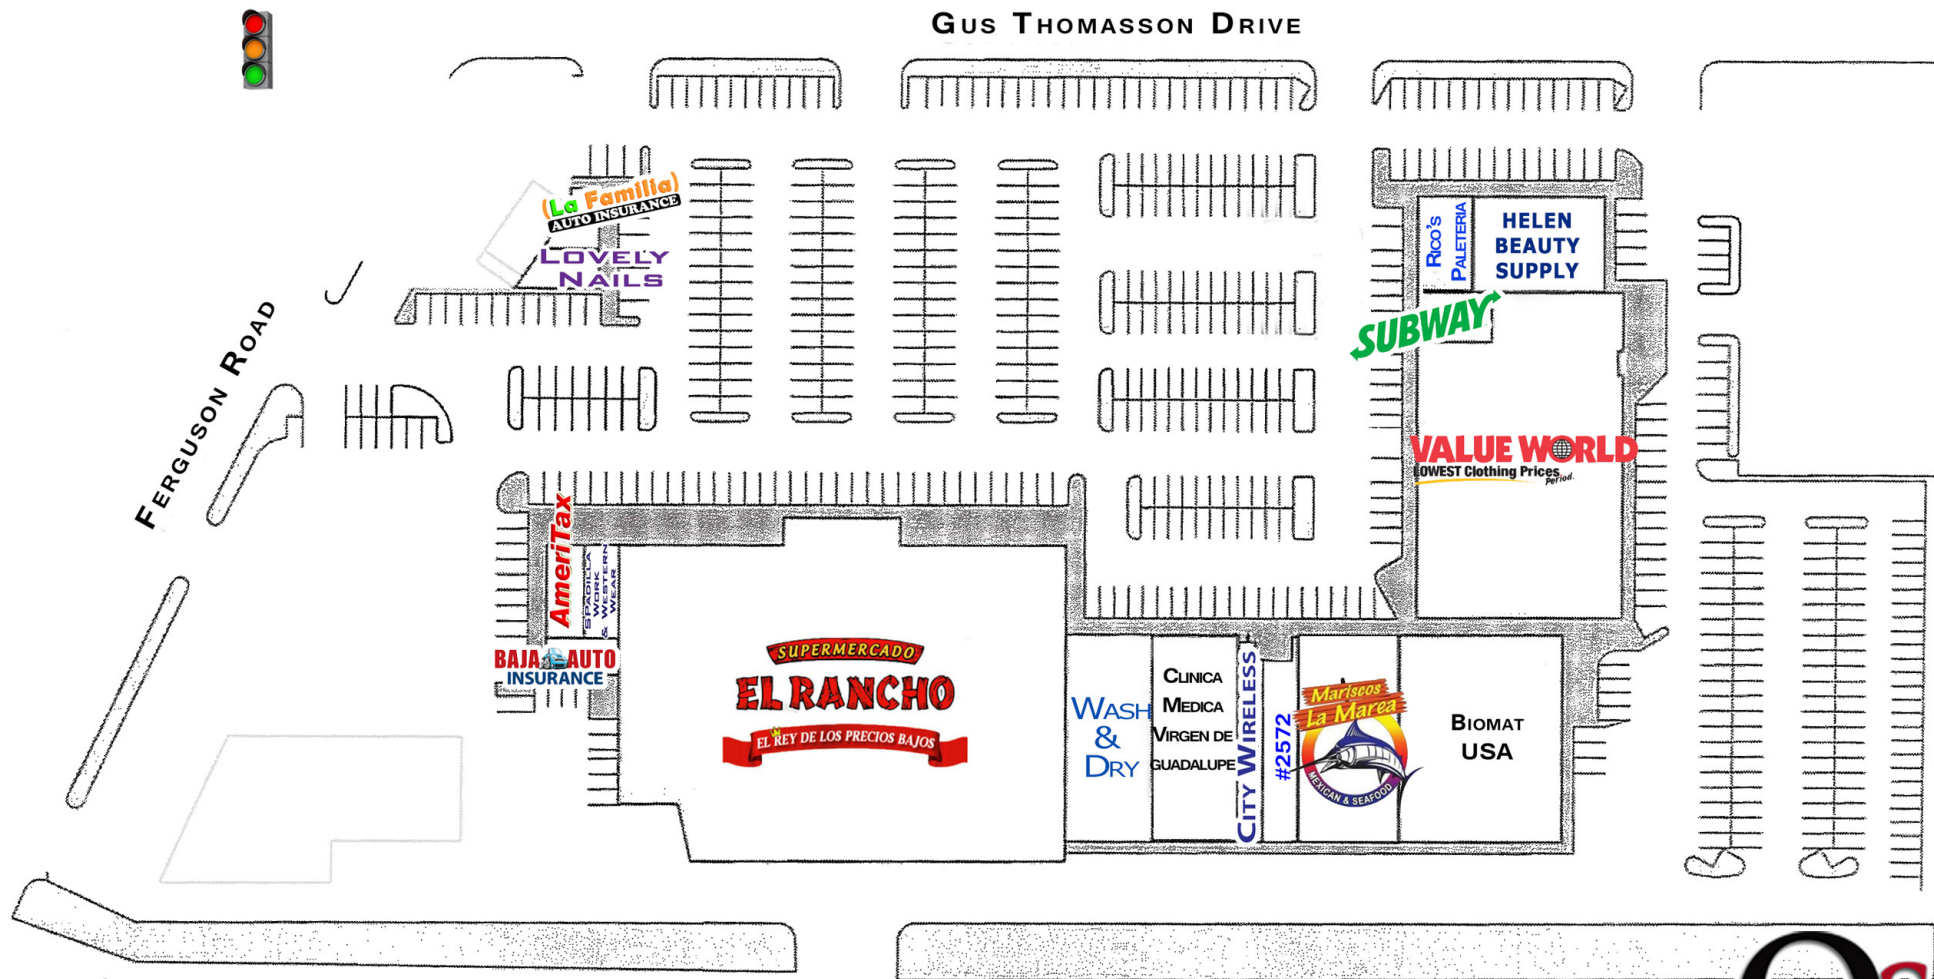

CASA VIEW VILLAGE
2506 -2598 GUS THOMASSON RD ■ DALLAS TX 75228

SITE PLAN

301 S SHERMAN ST, #100 • RICHARDSON TX 75081 • 972.669.8440 • F 972.783.8901 • WWW.QUINE.COM

RETAIL PROPERTY SPECIALISTS

The information contained herein was obtained from sources believed reliable; however, Quine & Associates, Inc. makes no guarantees, warranties or representation as to the completeness or accuracy thereof. The presentation of the property is submitted subject to errors, omissions, change of price or conditions prior to sale or lease or withdrawal without notice.