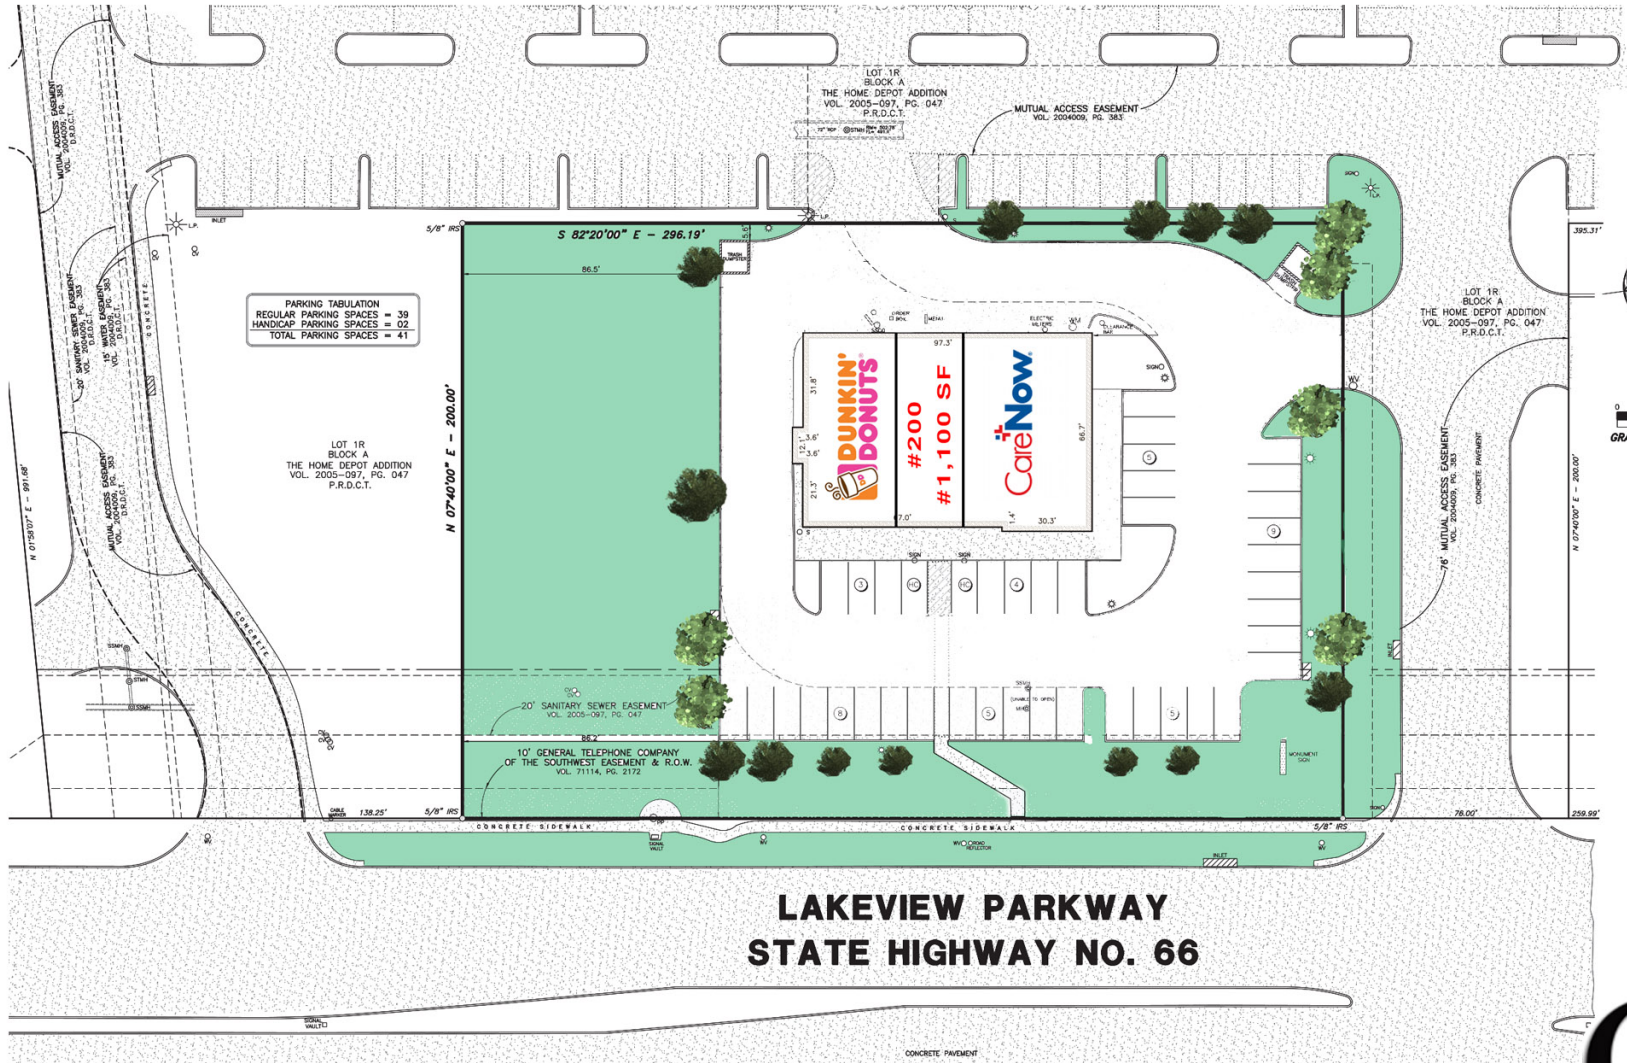

ROWLETT SHOPPING CENTER

101 LAKEVIEW PARKWAY ■ ROWLETT TX 75088

SITE PLAN

301 S SHERMAN ST, #100 • RICHARDSON TX 75081 • 972.669.8440 • F 972.783.8901 • WWW.QUINE.COM

RETAIL PROPERTY SPECIALISTS

The information contained herein was obtained from sources believed reliable; however, Quine & Associates, Inc. makes no guarantees, warranties or representation as to the completeness or accuracy thereof. The presentation of the property is submitted subject to errors, omissions, change of price or conditions prior to sale or lease or withdrawal without notice.