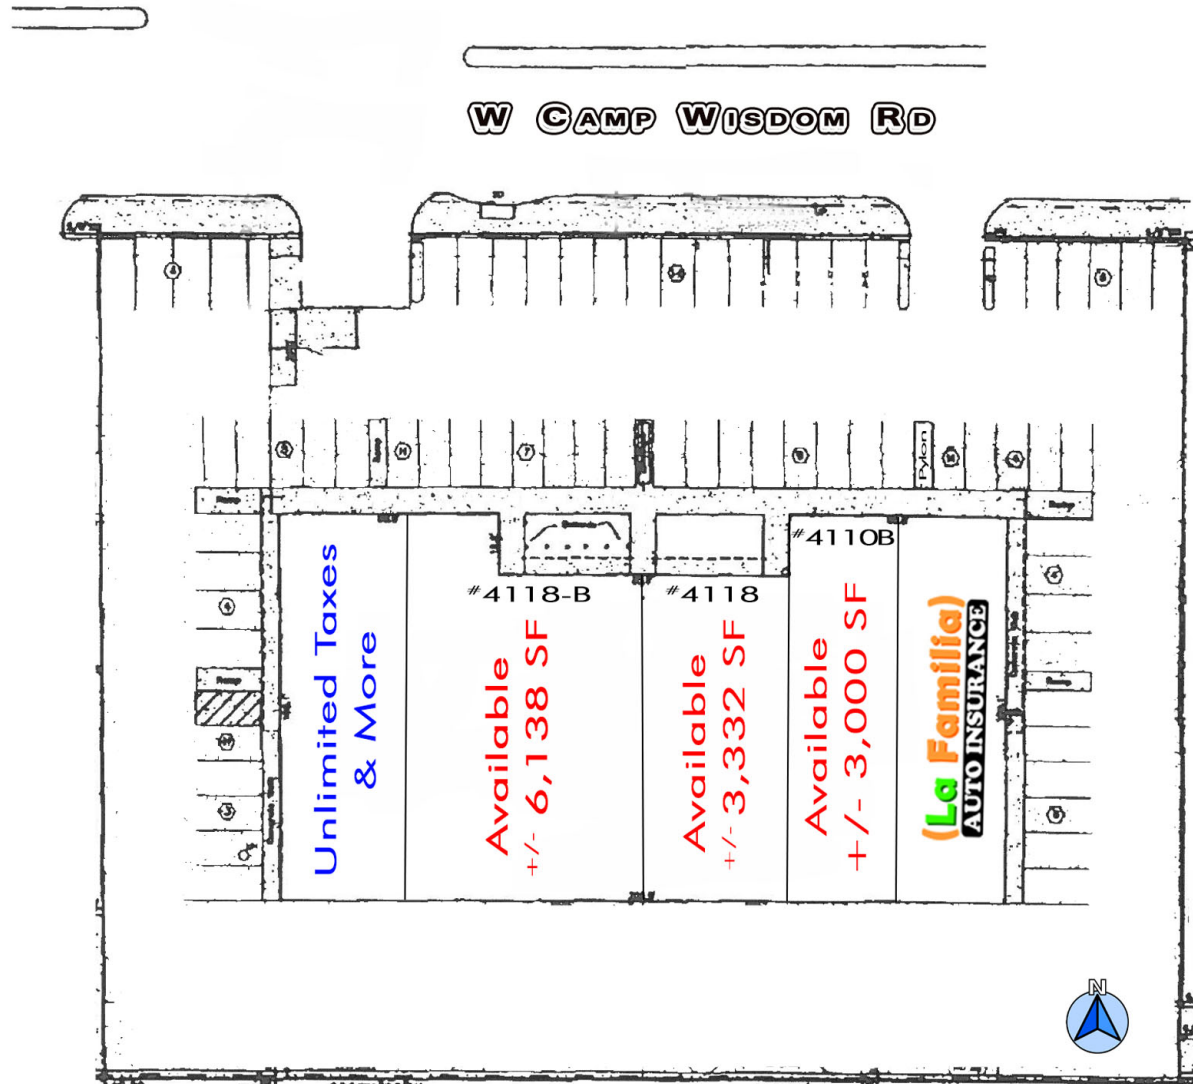

CAMP WISDOM CENTER
4110 W CAMP WISDOM ROAD ■ DALLAS TX 75237

SITE PLAN

301 S SHERMAN ST, #100 • RICHARDSON TX 75081 • 972.669.8440 • F 972.783.8901 • WWW.QUINE.COM

RETAIL PROPERTY SPECIALISTS

The information contained herein was obtained from sources believed reliable; however, Quine & Associates, Inc. makes no guarantees, warranties or representation as to the completeness or accuracy thereof. The presentation of the property is submitted subject to errors, omissions, change of price or conditions prior to sale or lease or withdrawal without notice.