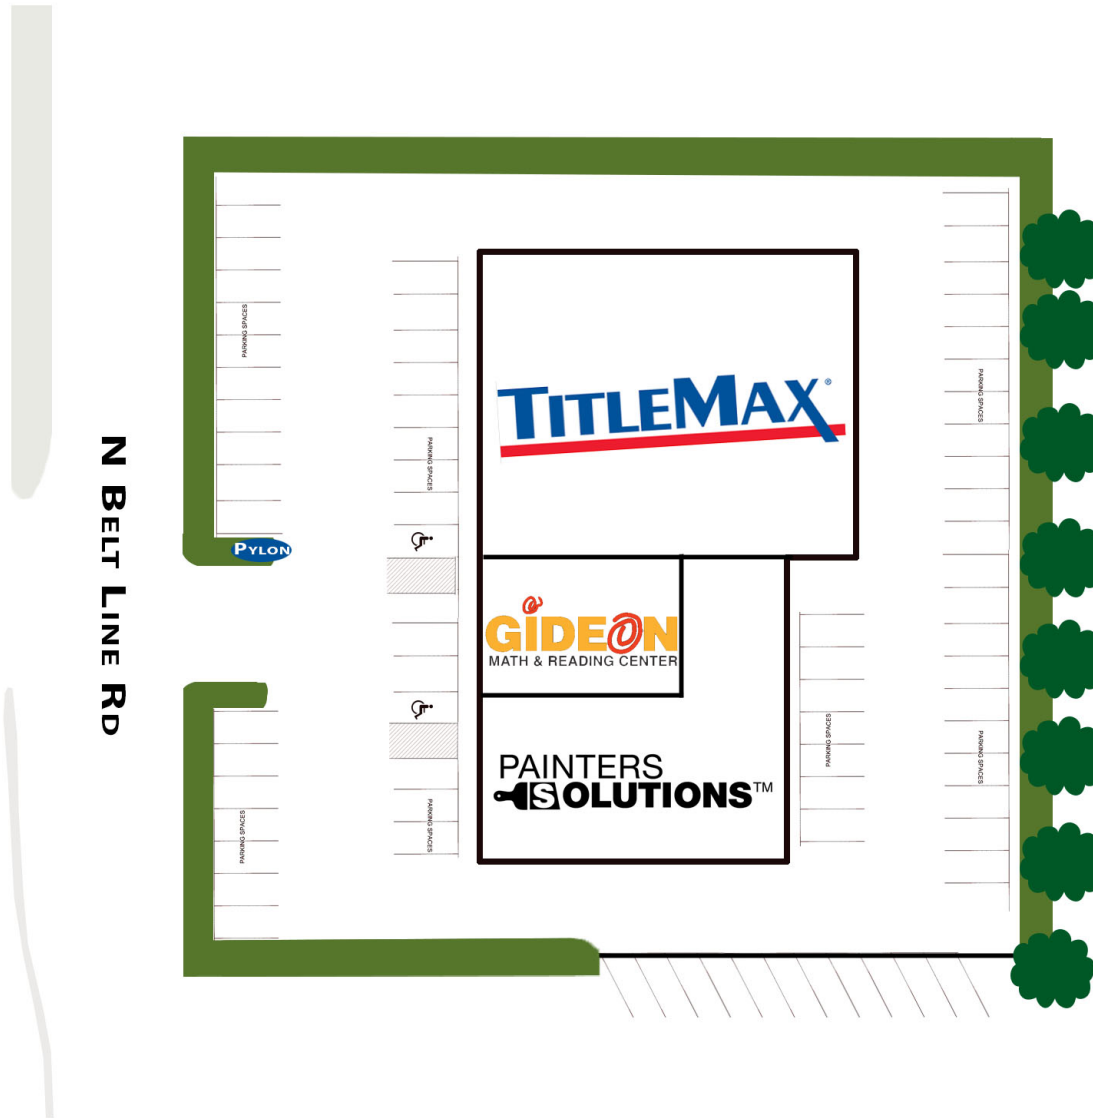

SUNNYVALE SHOPPING CENTER
3624 N BELT LINE RD ■ SUNNYVALE TX 75182

SITE PLAN

QUINE & ASSOCIATES, INC. • 301 S SHERMAN ST, #100 • RICHARDSON TX 75081 • 972.669.8440 • F 972.783.8901 • WWW.QUINE.COM
Texas Real Estate Broker