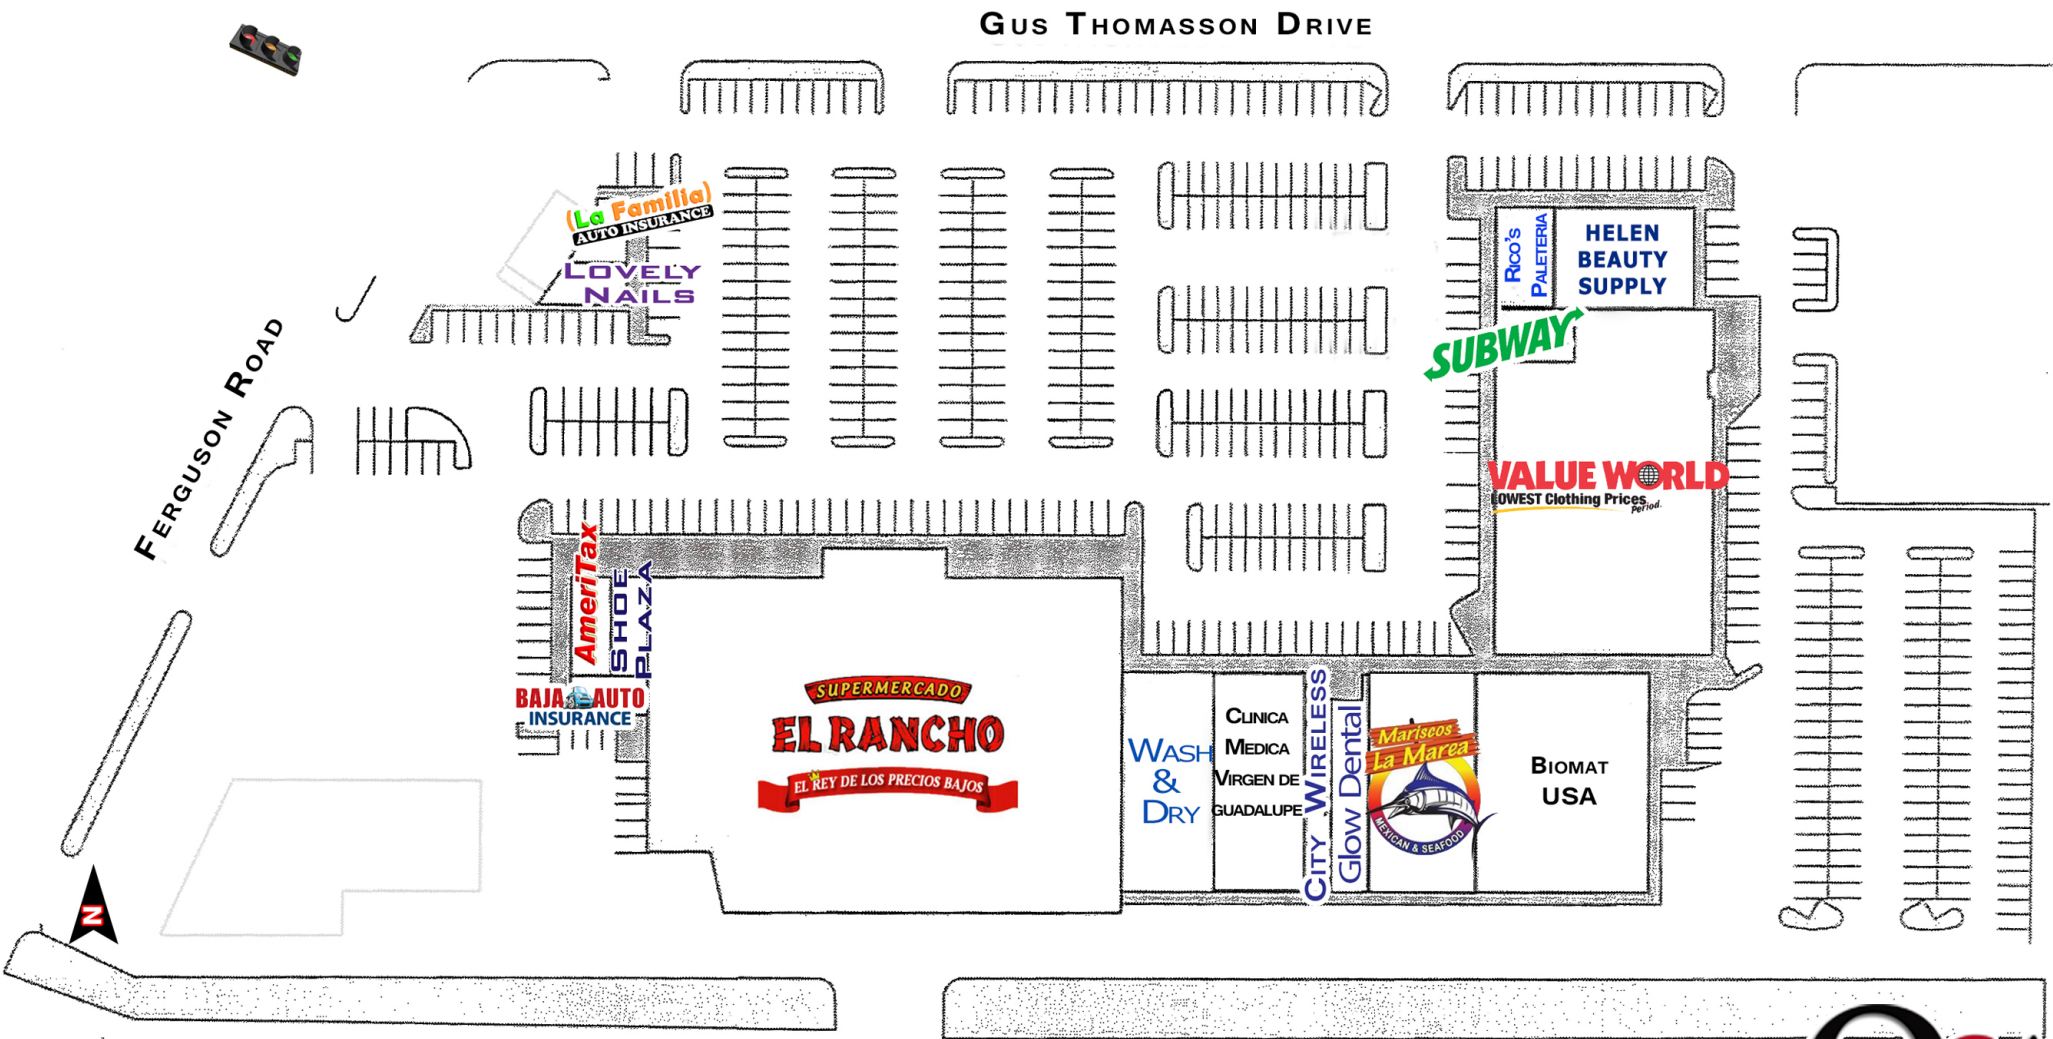

CASA VIEW VILLAGE
2506 -2598 GUS THOMASSON RD ■ DALLAS TX 75228

SITE PLAN

301 S SHERMAN ST, #100 • RICHARDSON TX 75081 • 972.669.8440 • F 972.783.8901 • WWW.QUINE.COM

RETAIL PROPERTY SPECIALISTS

The information contained herein was obtained from sources believed reliable; however, Quine & Associates, Inc. makes no guarantees, warranties or representation as to the completeness or accuracy thereof. The presentation of the property is submitted subject to errors, omissions, change of price or conditions prior to sale or lease or withdrawal without notice.