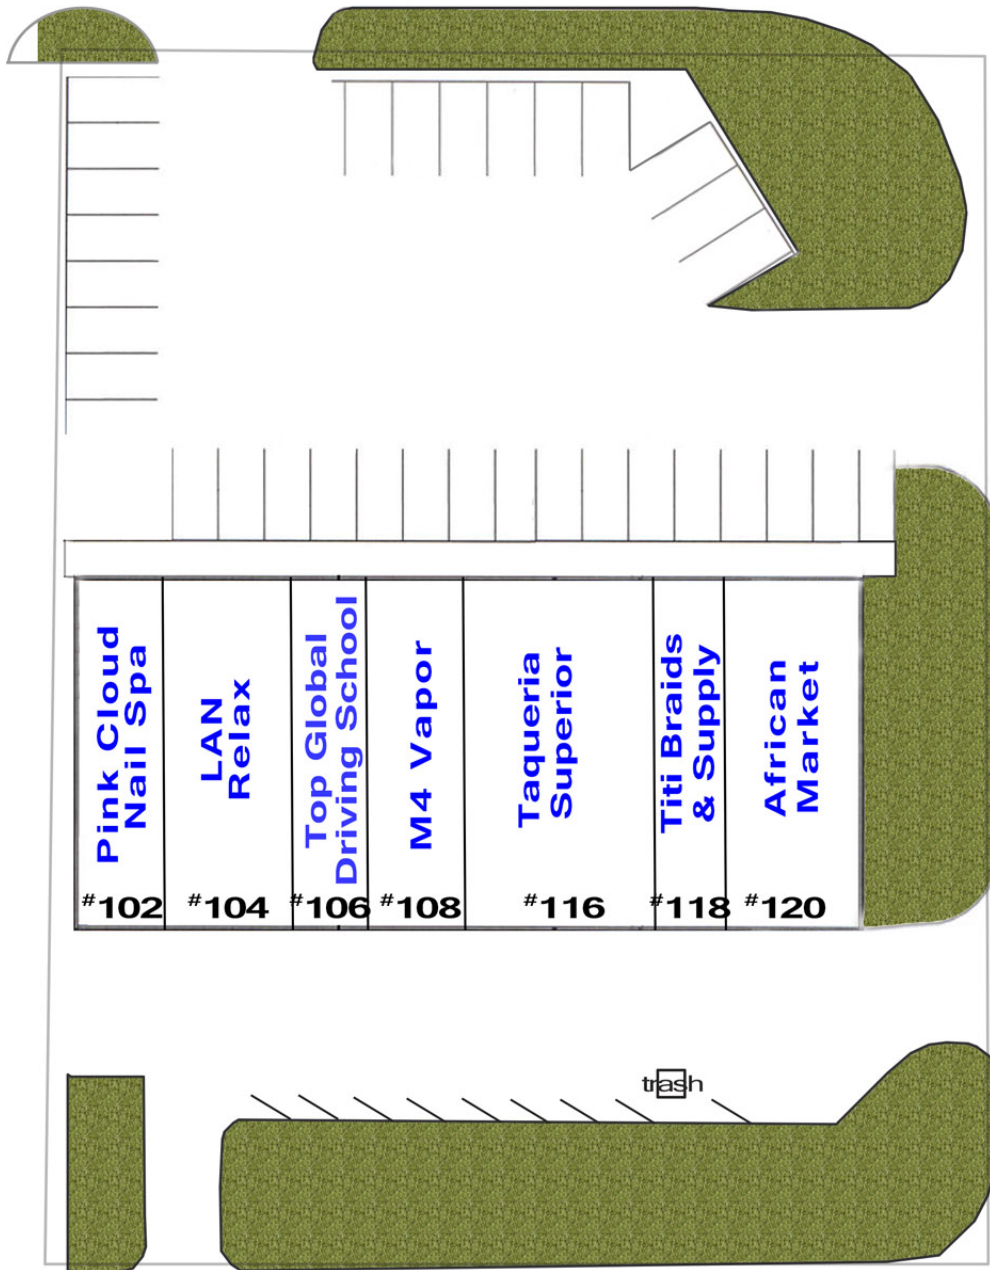

SITE PLAN

Hwy 78

Sachse Rd

Billingsley St

RETAIL PROPERTY SPECIALISTS

QUINE & ASSOCIATES, INC. • 301 S SHERMAN ST, #100 • RICHARDSON TX 75081 • 972.669.8440 • F 972.783.8901 • www.quine.com