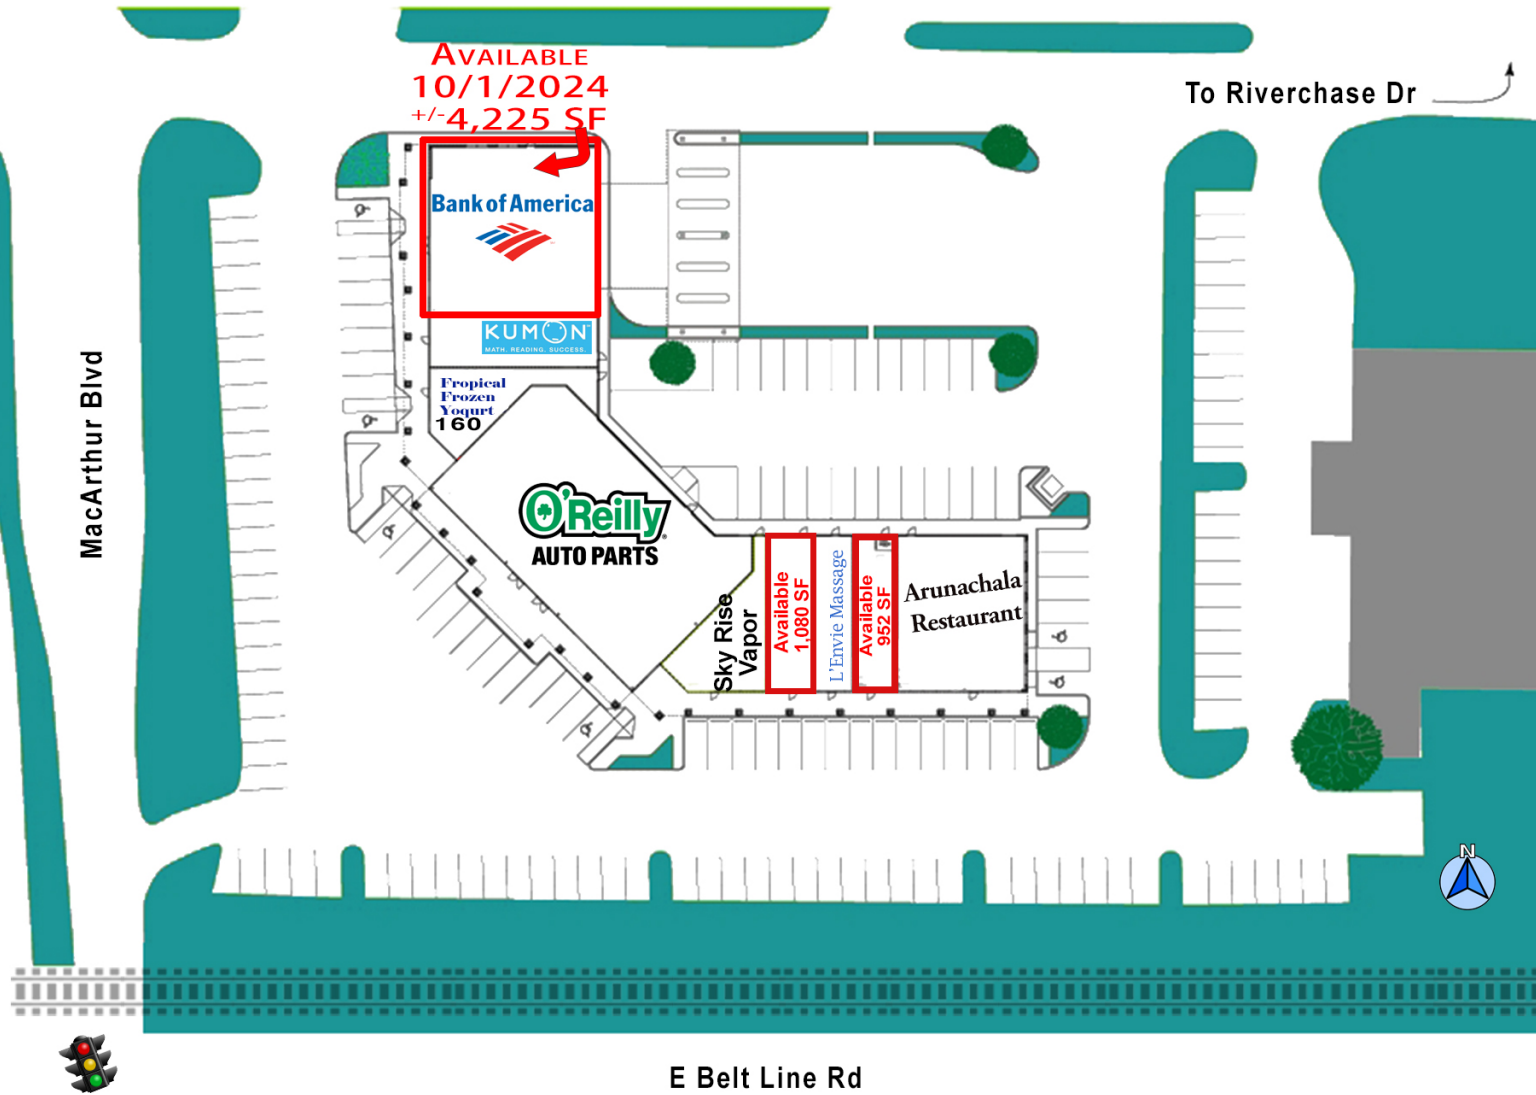

SHOPS AT RIVERCHASE  
780 S MACARTHUR BLVD ■ COPPELL TX 75019

SITE PLAN

301 S SHERMAN ST, #100 • RICHARDSON TX 75081 • 972.669.8440 • F 972.783.8901 • WWW.QUINE.COM