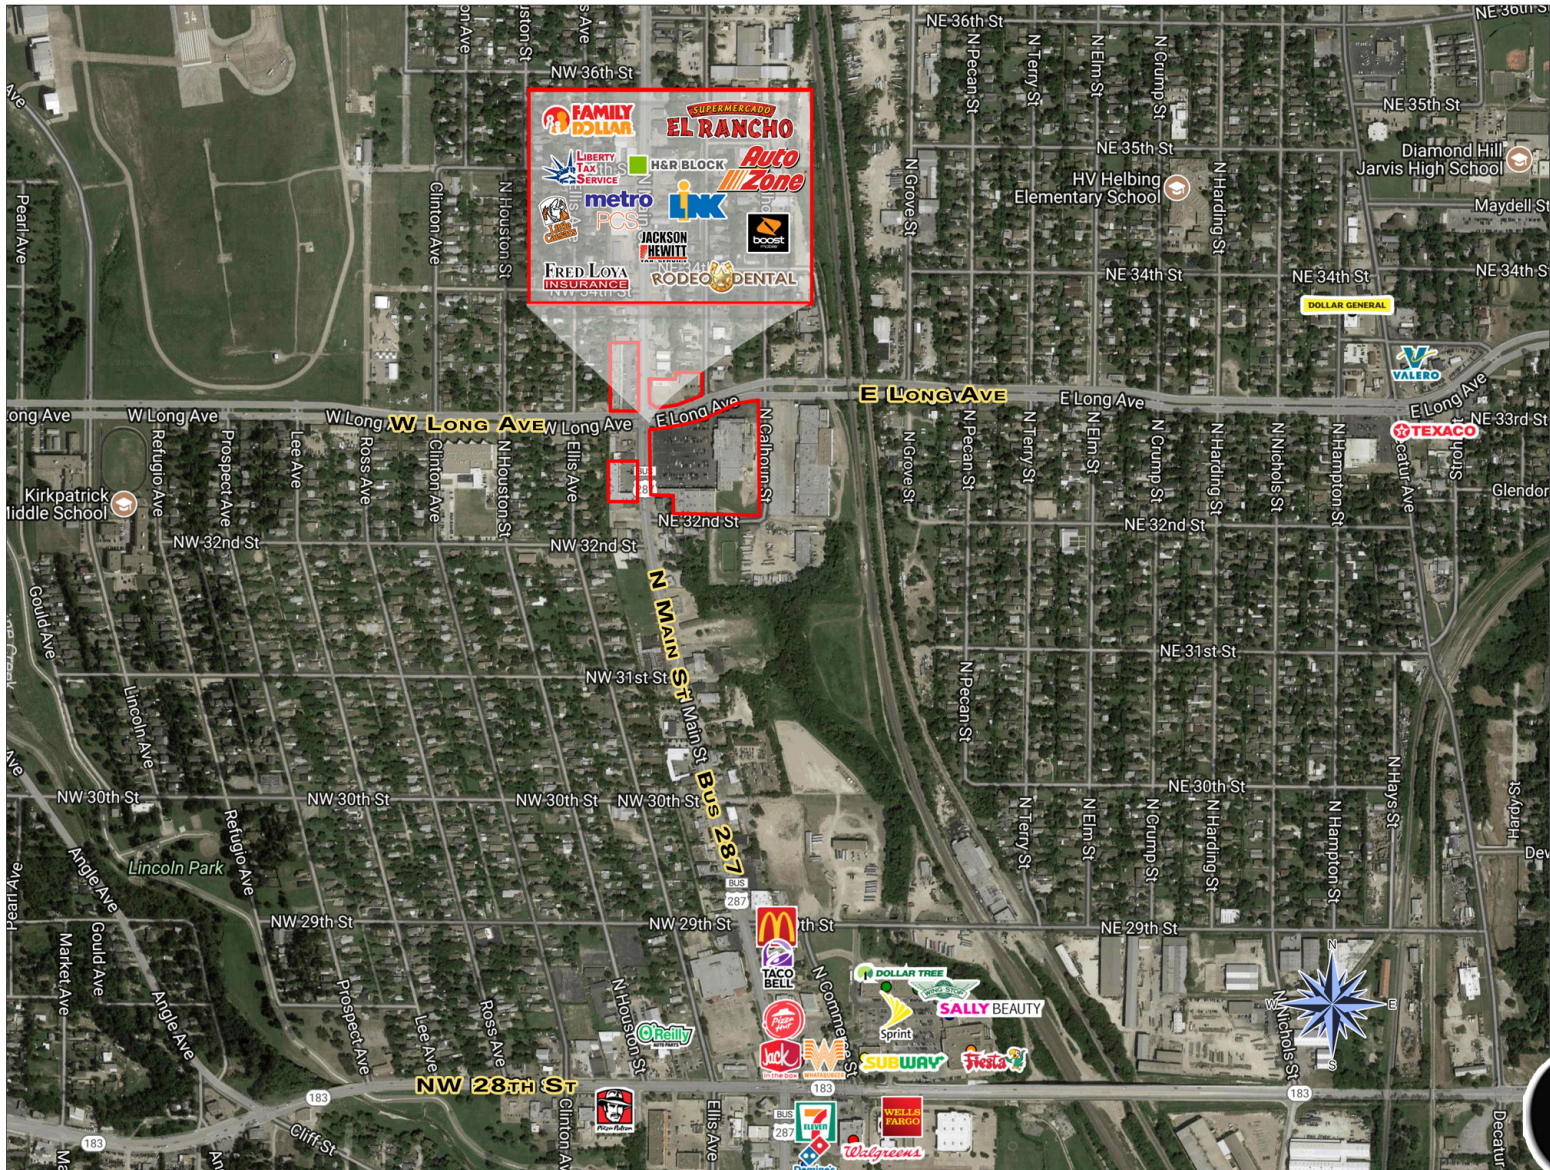

NORTHSIDE SHOPPING CENTERS MAIN & LONG ■ FORT WORTH TX 76106

AERIAL

301 S SHERMAN ST, #100 • RICHARDSON TX 75081 • 972.669.8440 • F 972.783.8901 • WWW.QUINE.COM

RETAIL PROPERTY SPECIALISTS

The information contained herein was obtained from sources believed reliable; however, Quine & Associates, Inc. makes no guarantees, warranties or representation as to the completeness or accuracy thereof. The presentation of the property is submitted subject to errors, omissions, change of price or conditions prior to sale or lease or withdrawal without notice.