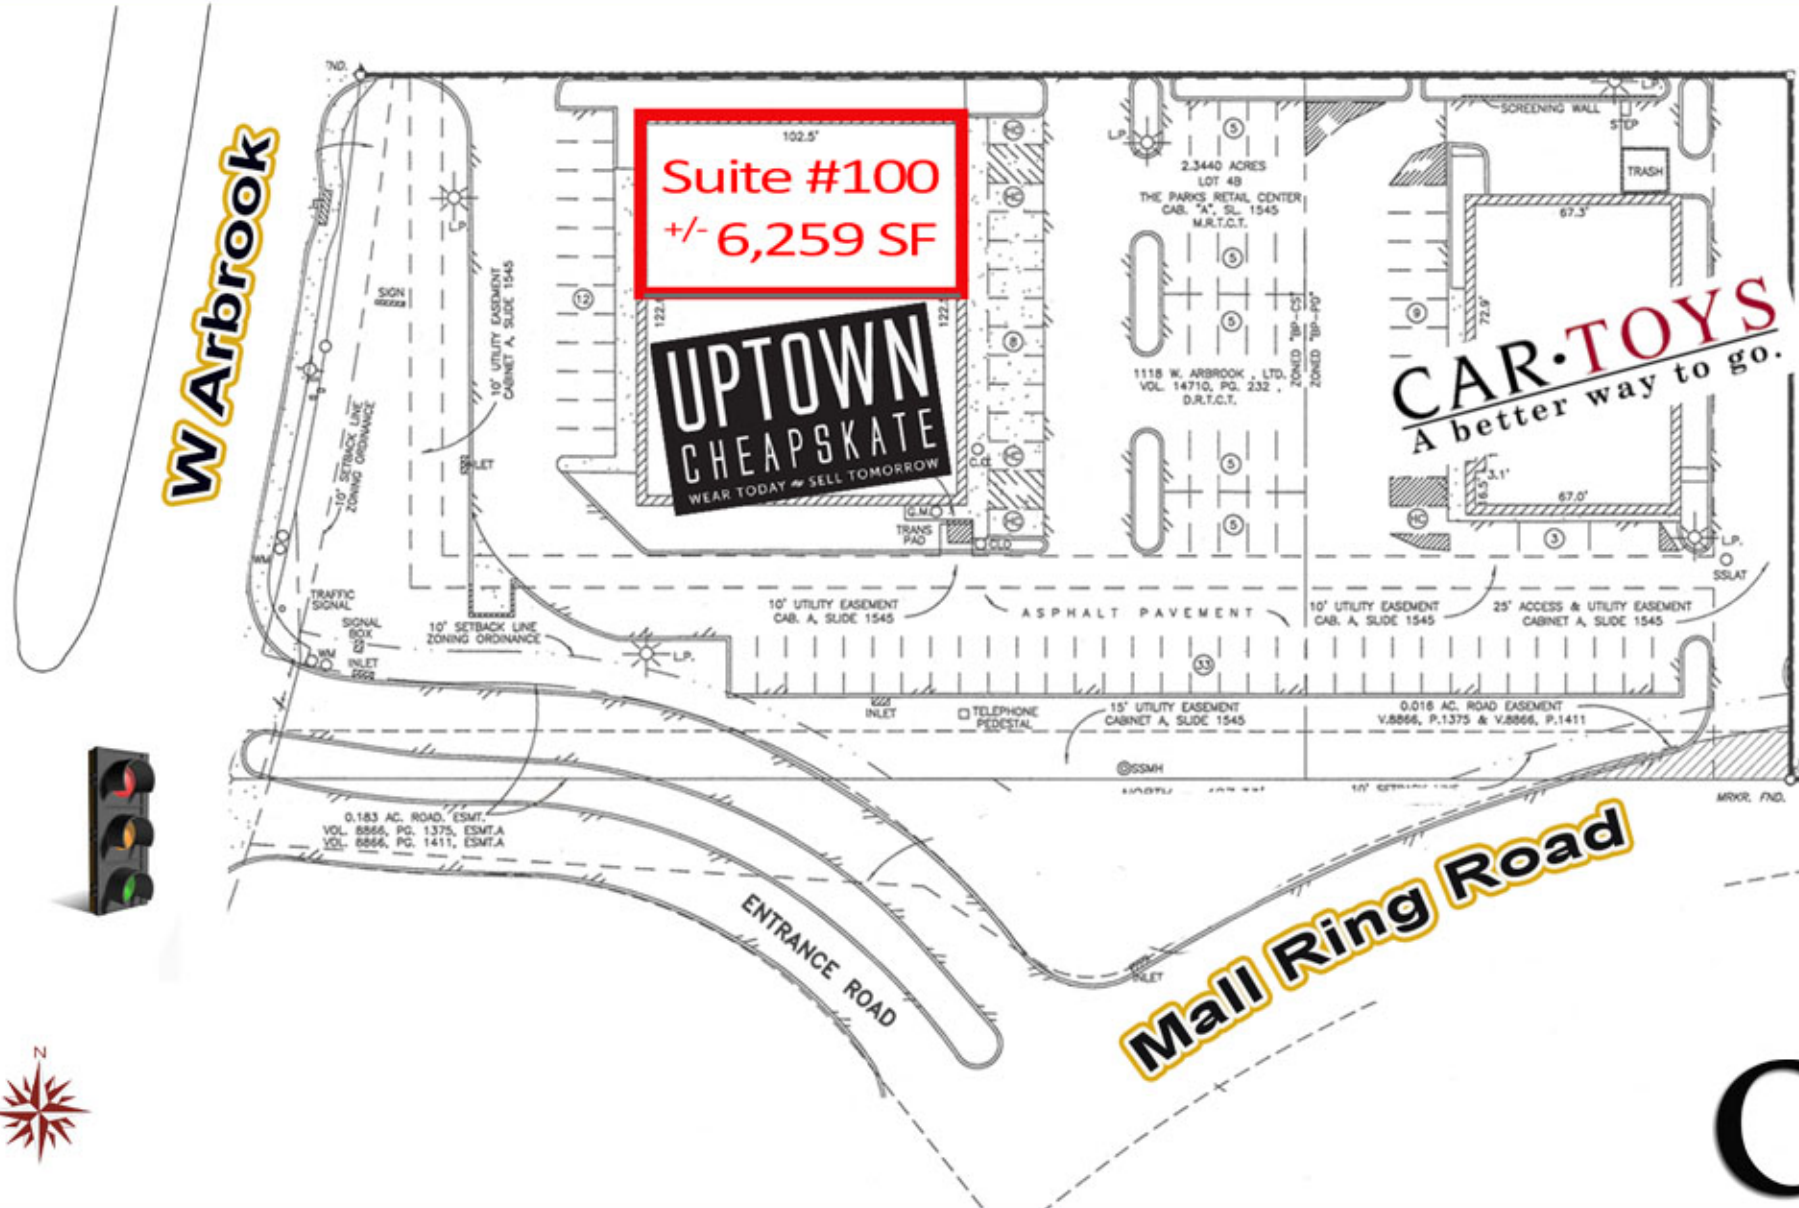

ARBROOK SHOPPING CENTER

1116-18 W ARBROOK BLVD • ARLINGTON • TEXAS • 76015

SITE PLAN

301 S SHERMAN ST, #100 • RICHARDSON TX 75081 • 972.669.8440 • F 972.783.8901 • WWW.QUINE.COM

RETAIL PROPERTY SPECIALISTS