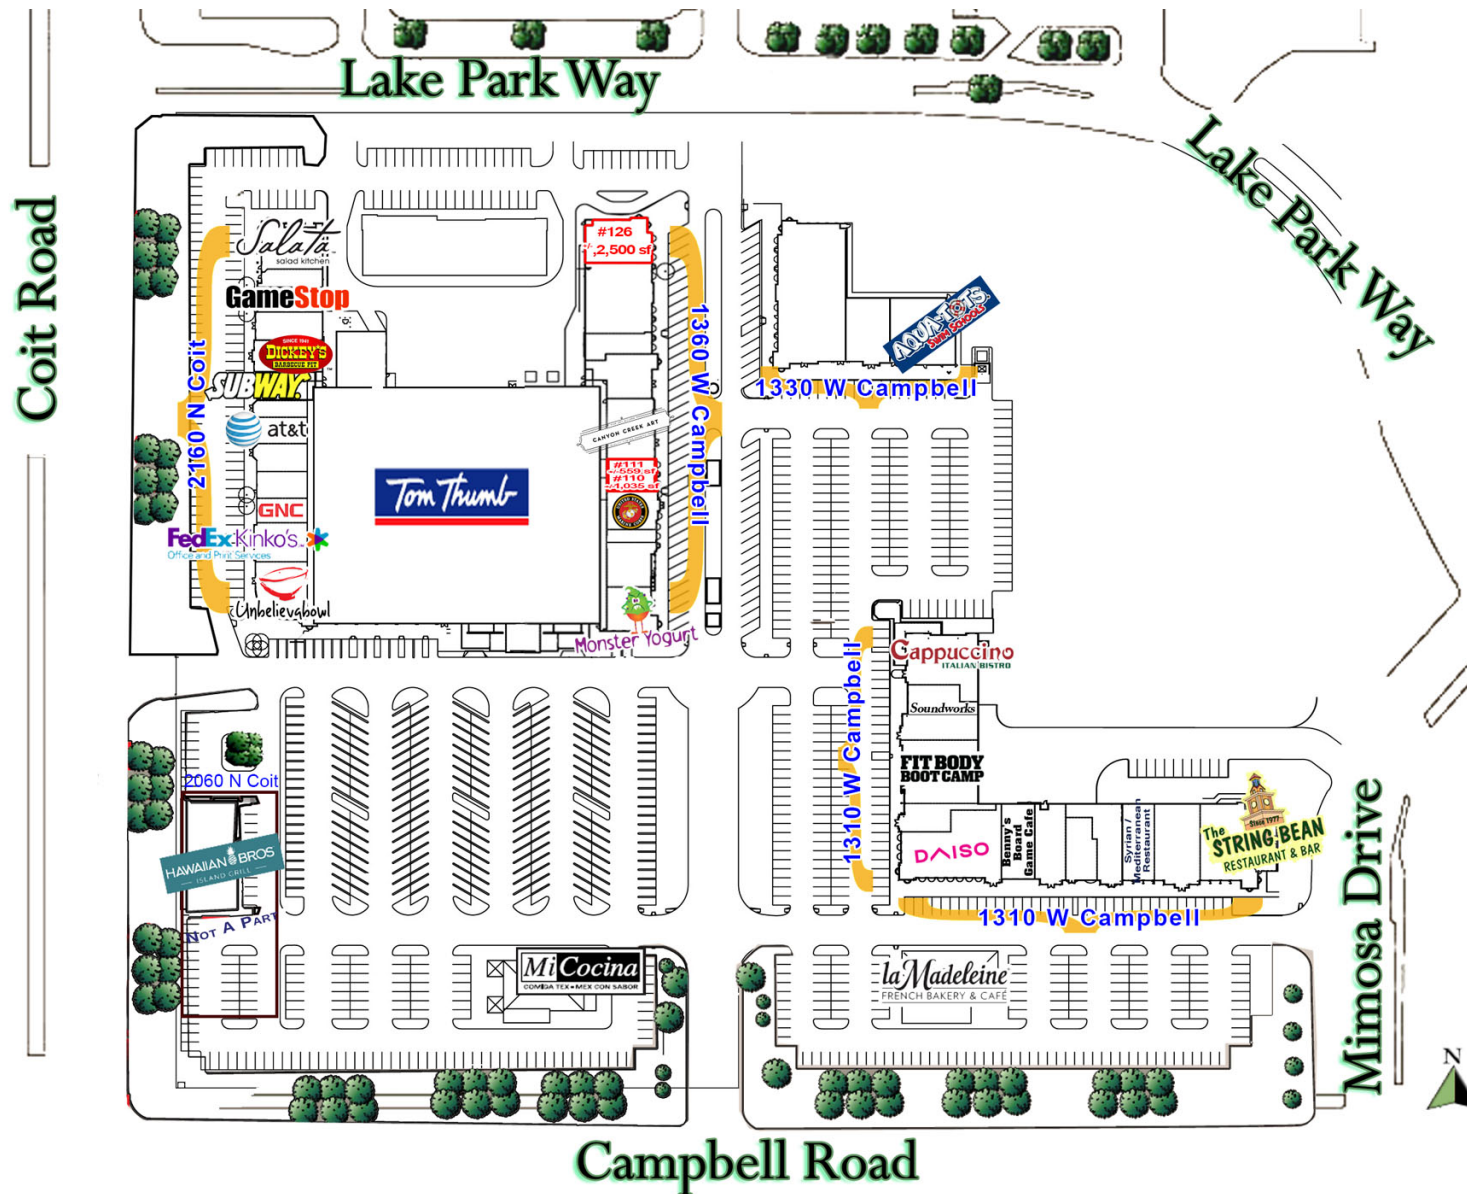

LENNOX CENTER
NEC CAMPBELL RD & COIT RD ■ RICHARDSON TX 75080

SITE PLAN

301 S SHERMAN ST, #100 • RICHARDSON TX 75081 • 972.669.8440 • F 972.783.8901 • WWW.QUINE.COM

The information contained herein was obtained from sources believed reliable; however, Quine & Associates, Inc. makes no guarantees, warranties or representation as to the completeness or accuracy thereof. The presentation of the property is submitted subject to errors, omissions, change of price or conditions prior to sale or lease or withdrawal without notice.