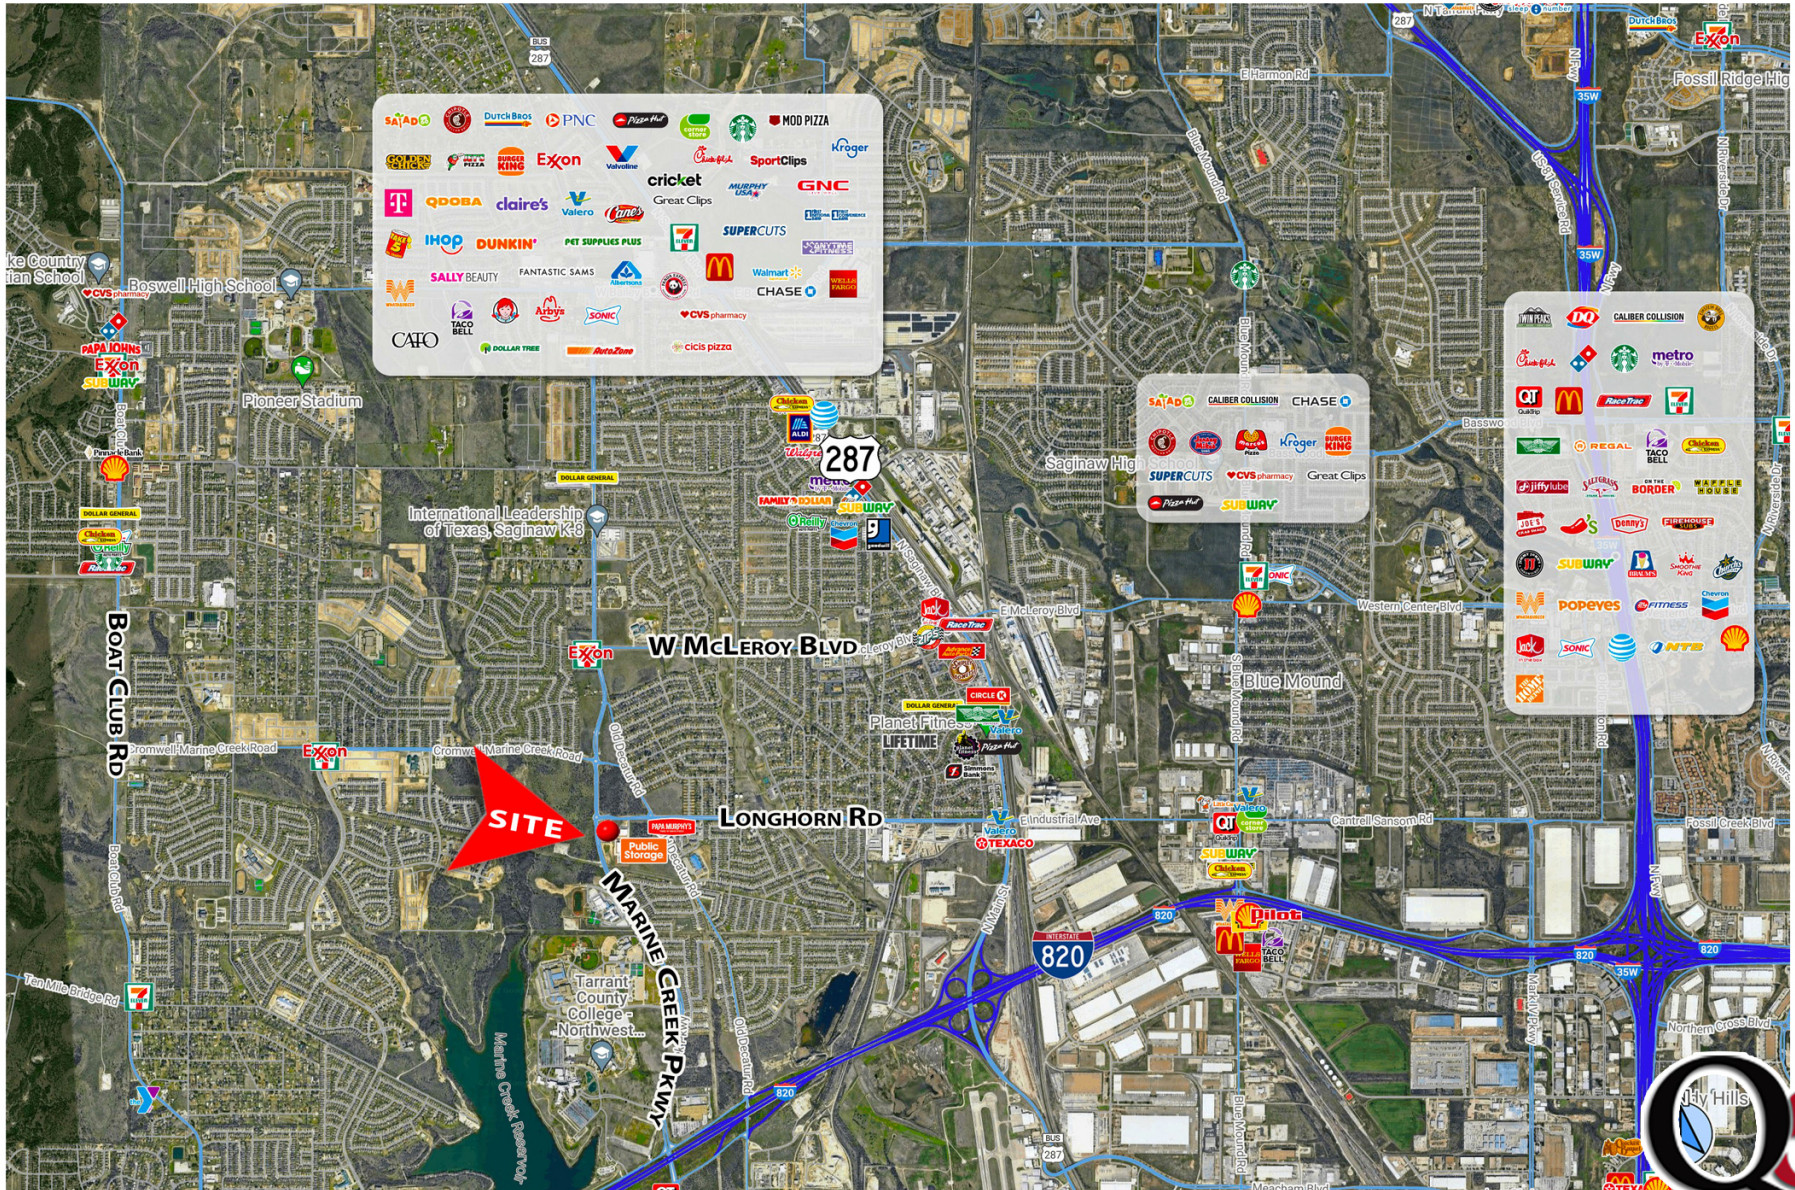

1409 LONGHORN RD
FORT WORTH ■ TX 76179

AERIAL

301 S SHERMAN ST, #100 • RICHARDSON TX 75081 • 972.669.8440 • F 972.783.8901 • WWW.QUINE.COM

The information contained herein was obtained from sources believed reliable; however, Quine & Associates, Inc. makes no guarantees, warranties or representation as to the completeness or accuracy thereof. The presentation of the property is submitted subject to errors, omissions, change of price or conditions prior to sale or lease or withdrawal without notice.