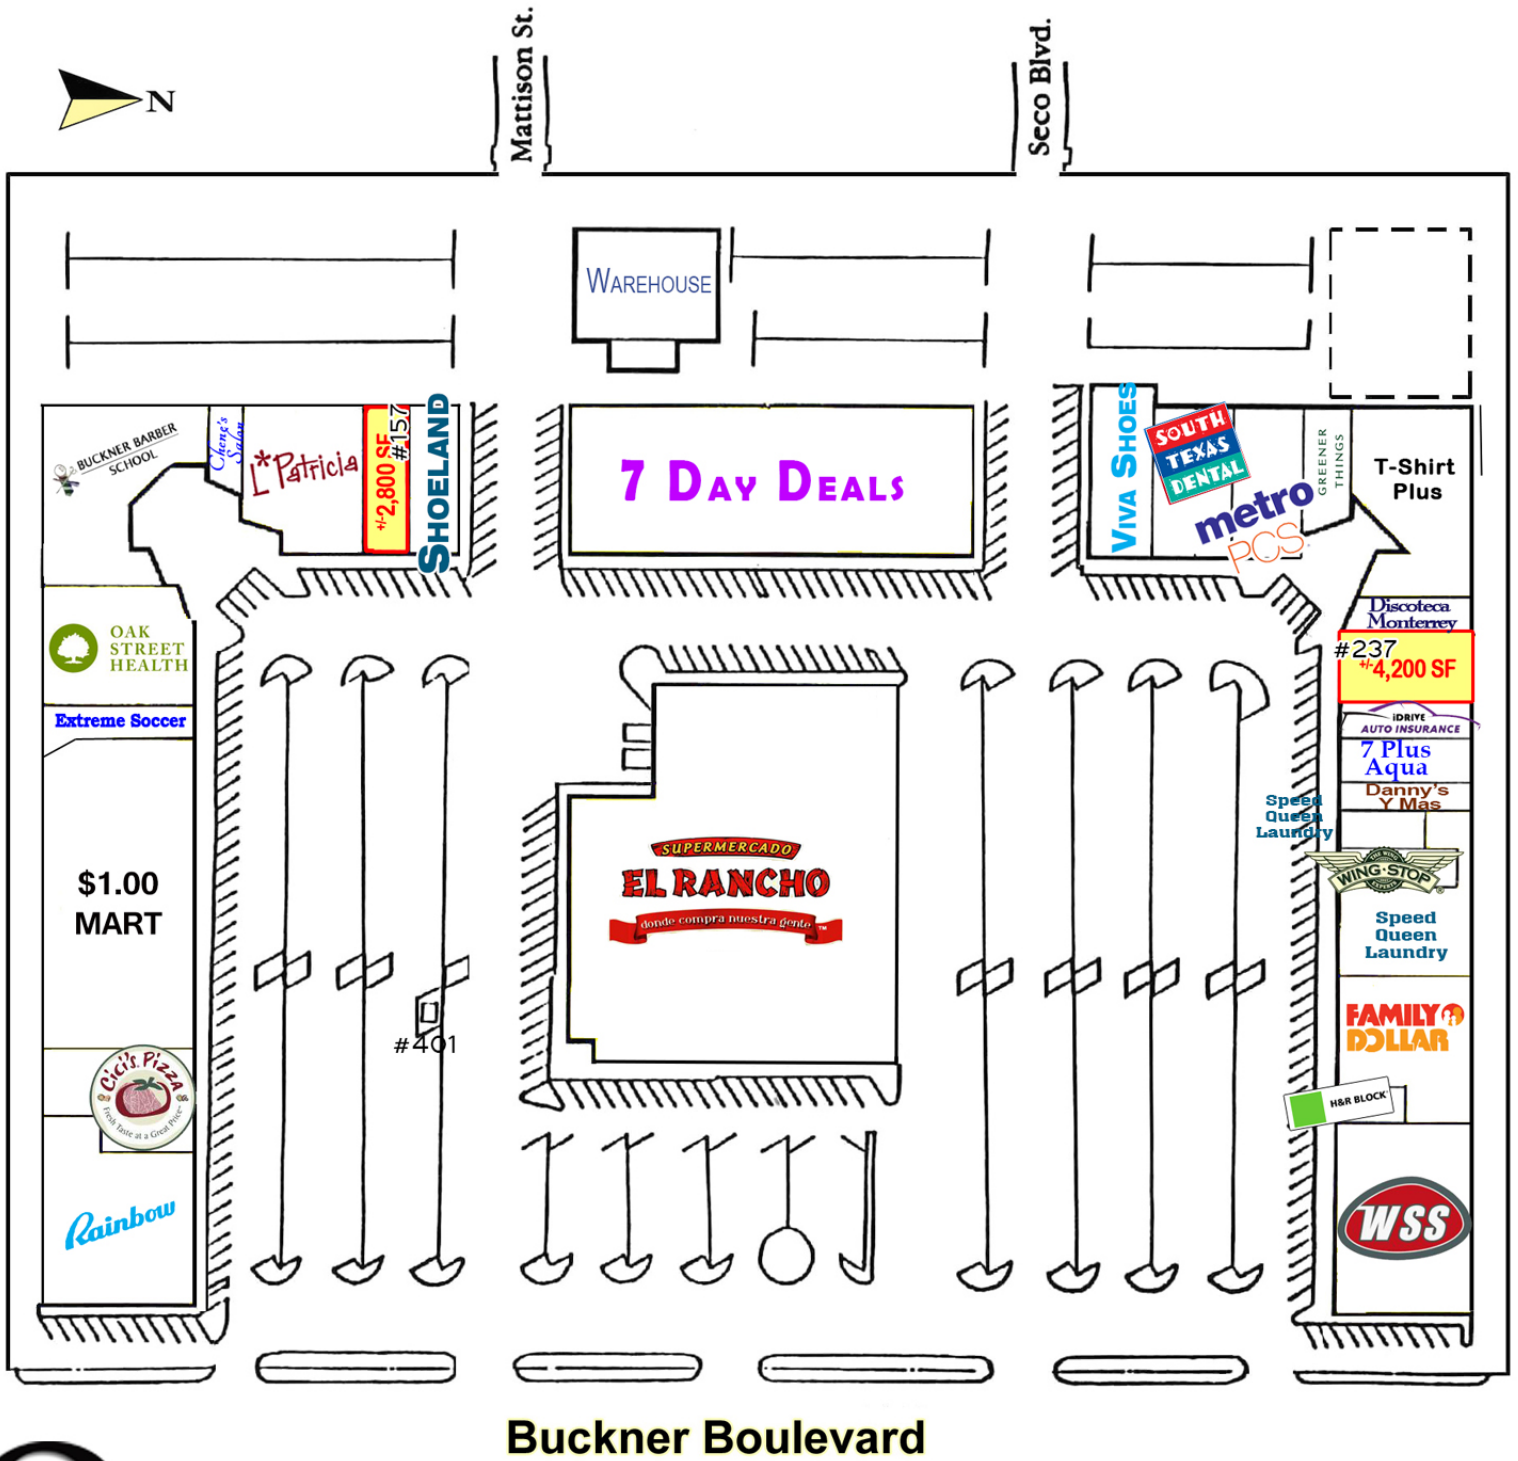

**PLEASANT GROVE SHOPPING CENTER**  
**1515 SOUTH BUCKNER BLVD • DALLAS TEXAS 75217**

**SITE PLAN**

The information contained herein was obtained from sources believed reliable; however, Quine & Associates, Inc. makes no guarantees, warranties or representation as to the completeness or accuracy thereof. The presentation of the property is submitted subject to errors, omissions, change of price or conditions prior to sale or lease or withdrawal without notice.