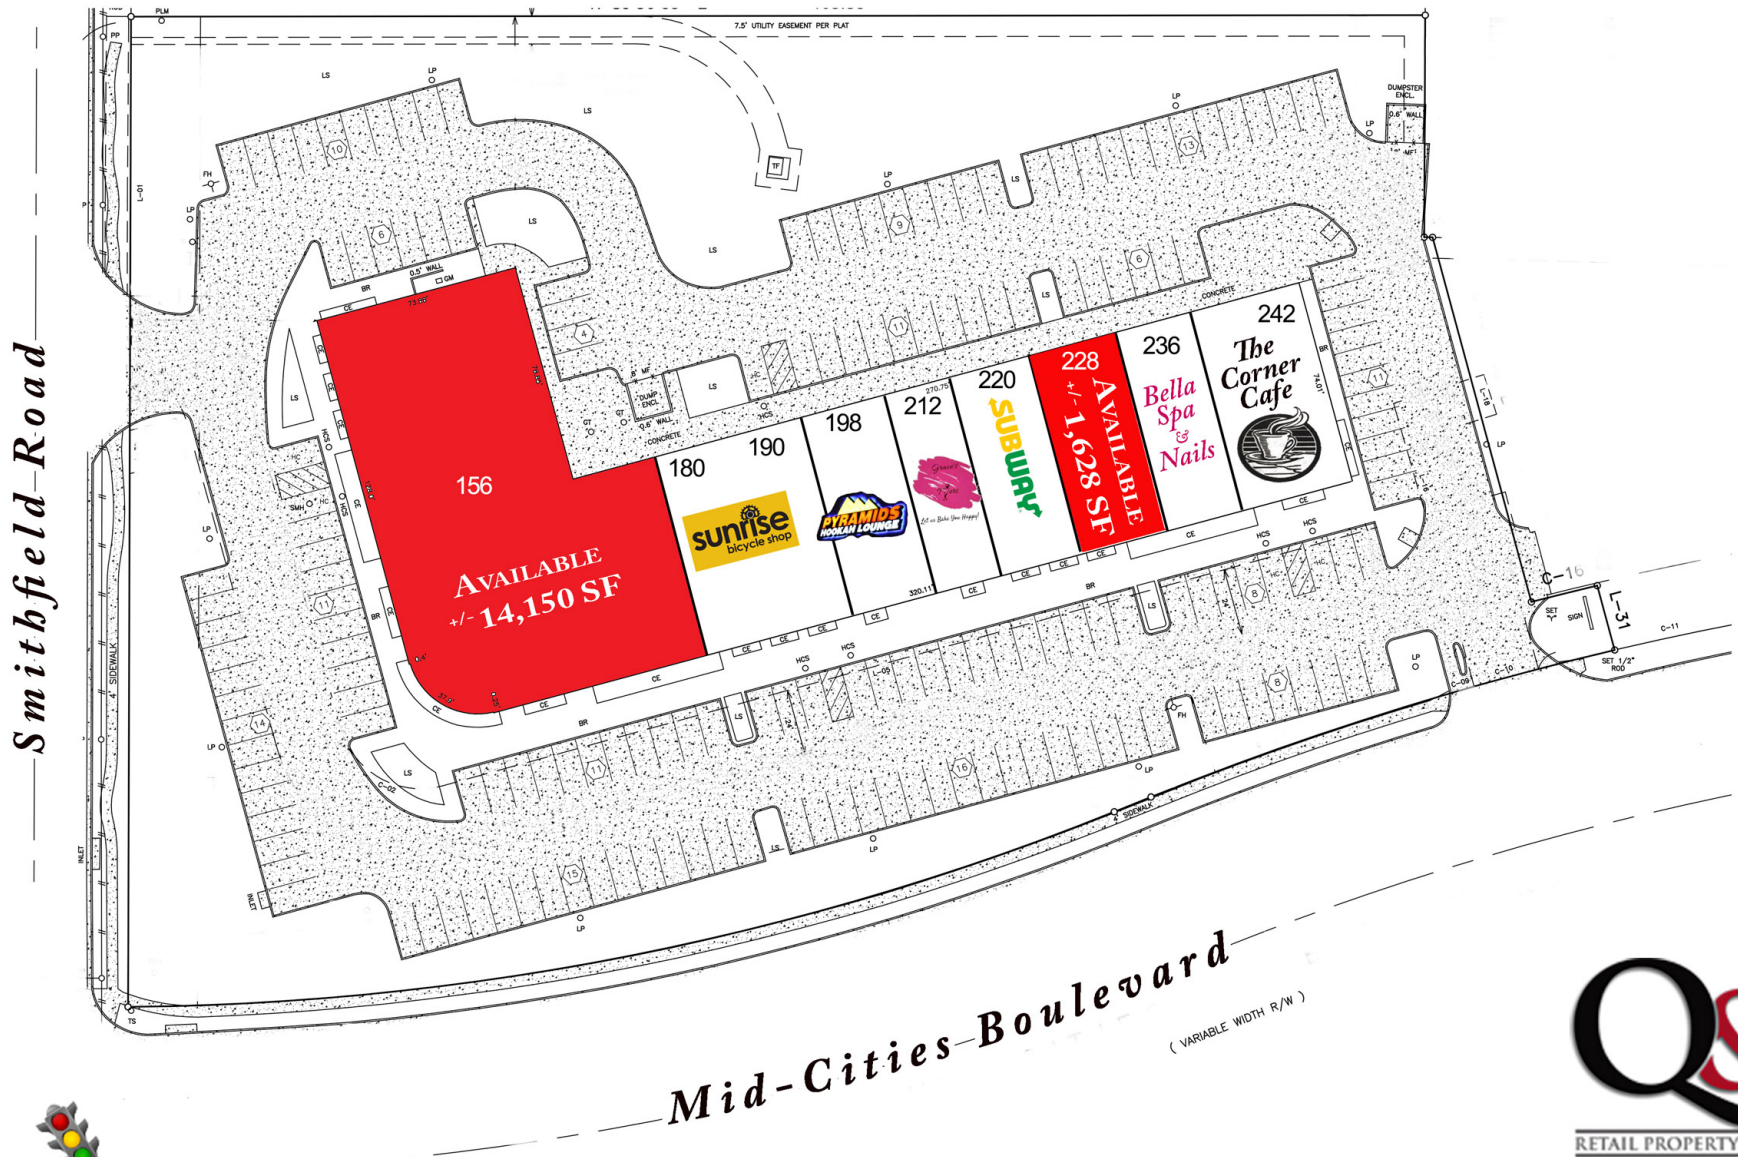

CITI SQUARE  
7901 MID CITIES BLVD ■ NORTH RICHLAND HILLS TX 76180

SITE PLAN

QUINE & ASSOCIATES, INC. • 301 S SHERMAN ST, #100 • RICHARDSON TX 75081 • 972.669.8440 • F 972.783.8901 • WWW.QUINE.COM  
Texas Real Estate Broker