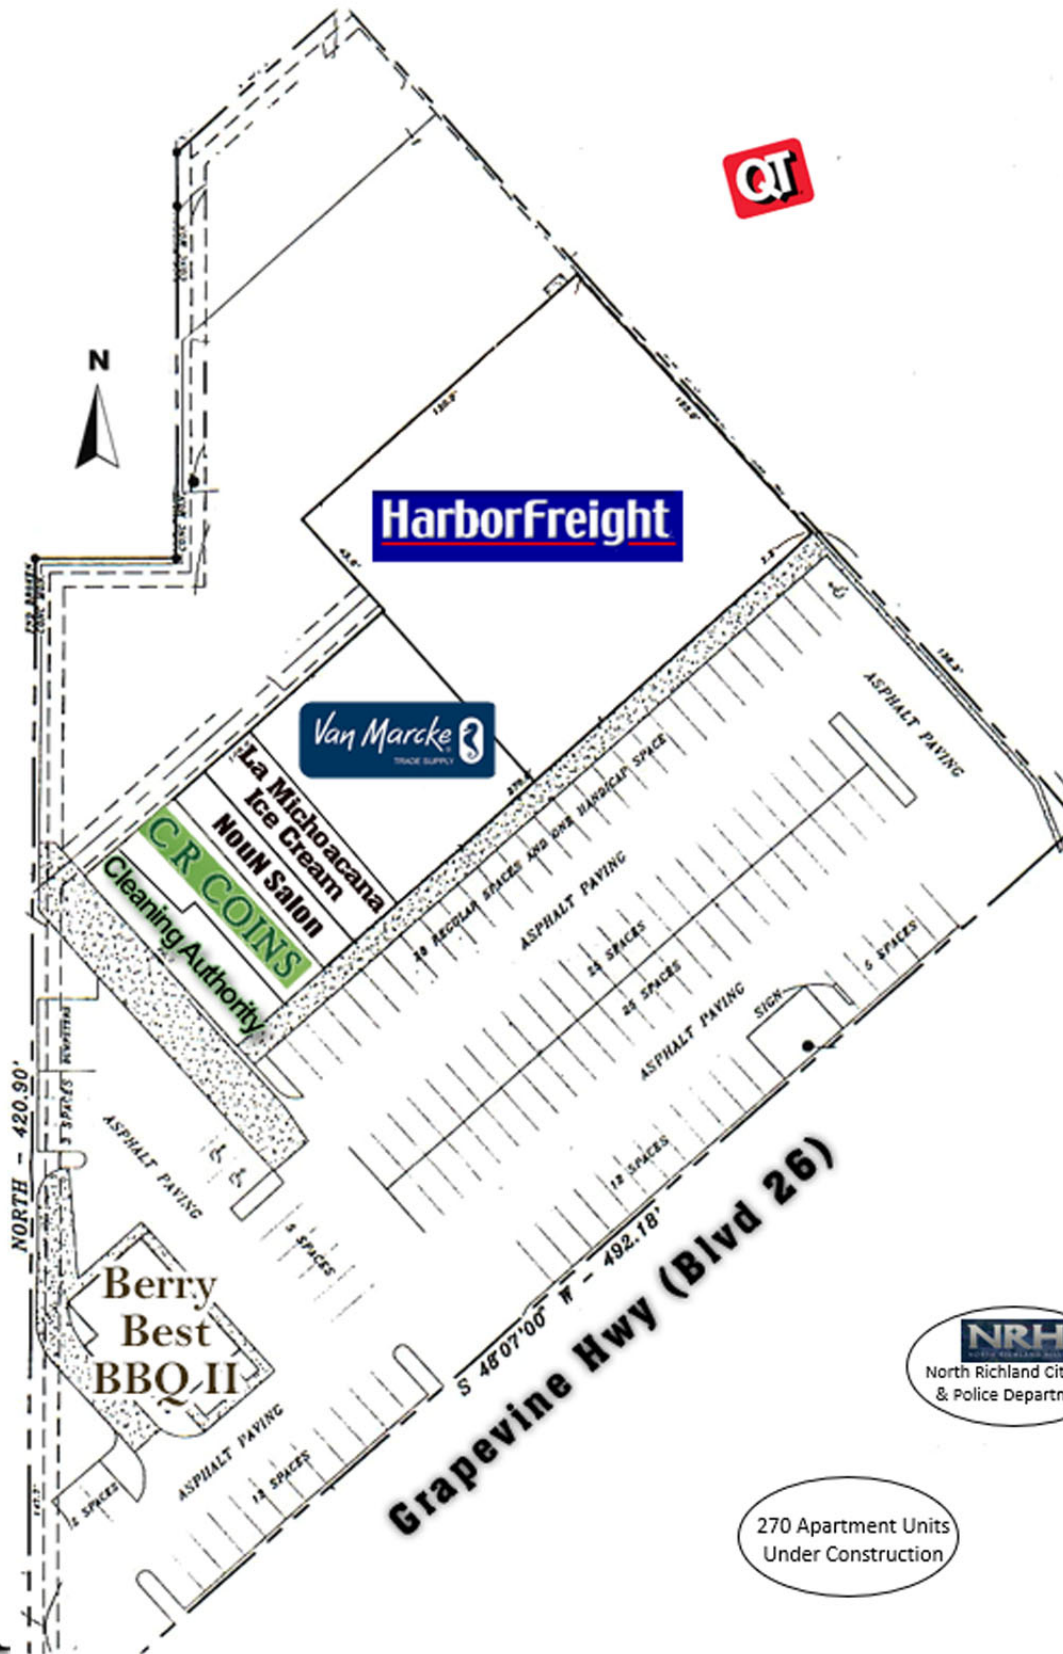

HWY 26 SHOPPING CENTER

7509-7523 GRAPEVINE HWY • NORTH RICHLAND HILLS TEXAS 76180

SITE PLAN

The information contained herein was obtained from sources believed reliable; however, Quine & Associates, Inc. makes no guarantees, warranties or representation as to the completeness or accuracy thereof. The presentation of the property is submitted subject to errors, omissions, change of price or conditions prior to sale or lease or withdrawal without notice.