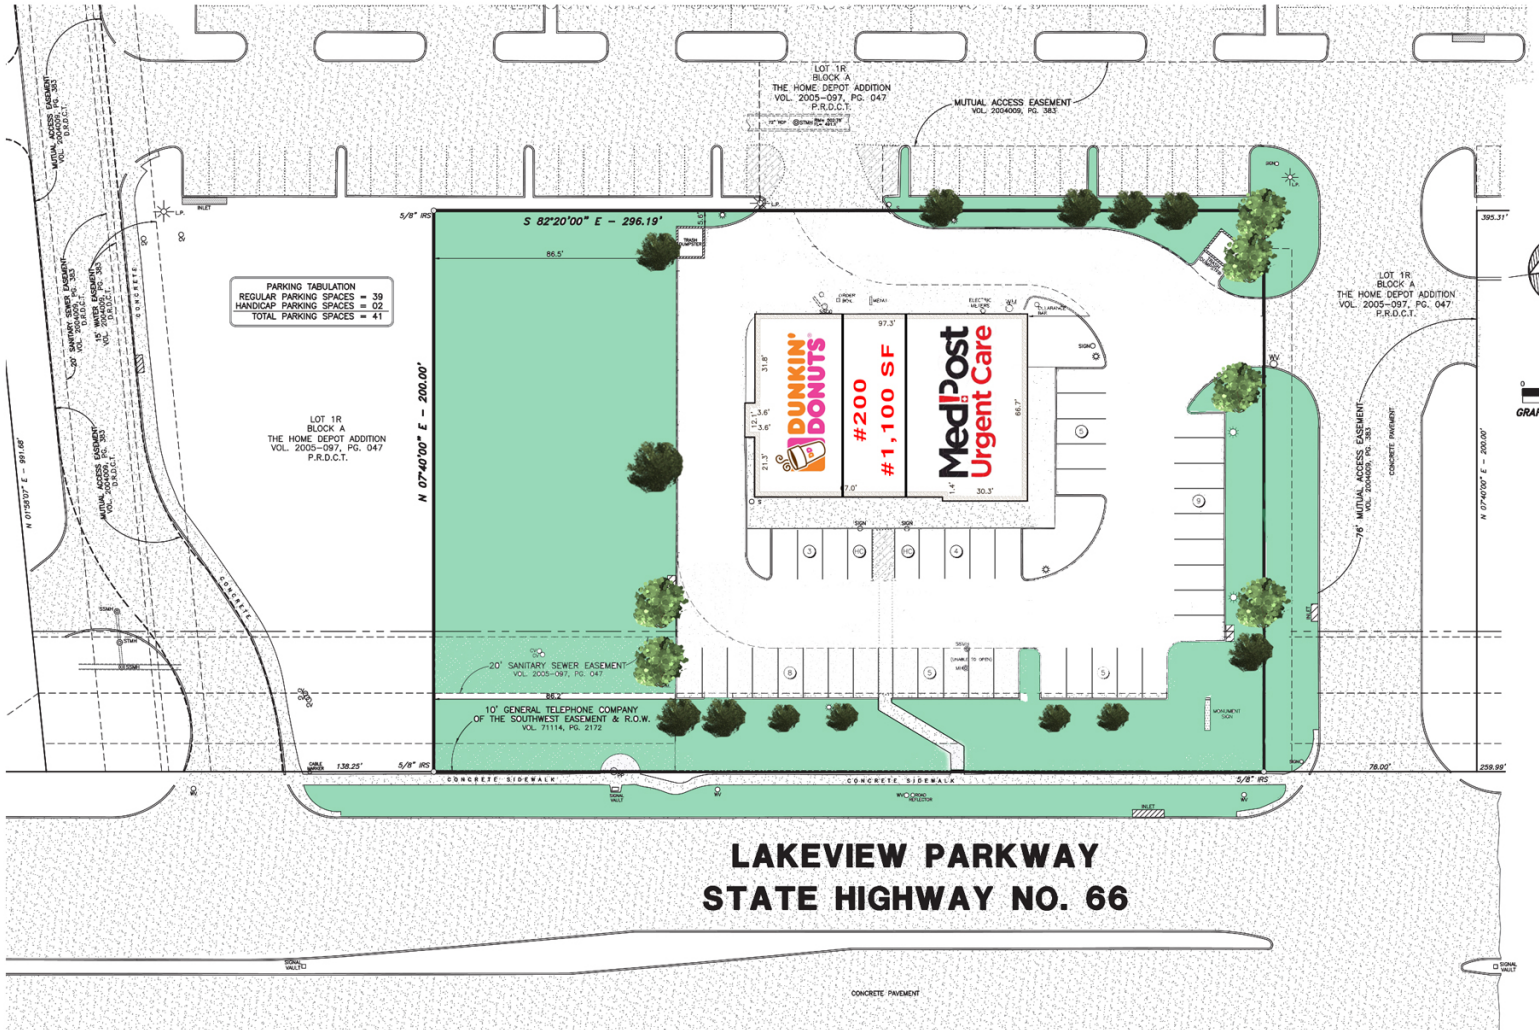

ROWLETT SHOPPING CENTER
101 LAKEVIEW PARKWAY ■ ROWLETT TX 75088

SITE PLAN

LAKEVIEW PARKWAY
STATE HIGHWAY NO. 66

301 S SHERMAN ST, #100 • RICHARDSON TX 75081 • 972.669.8440 • F 972.783.8901 • WWW.QUINE.COM