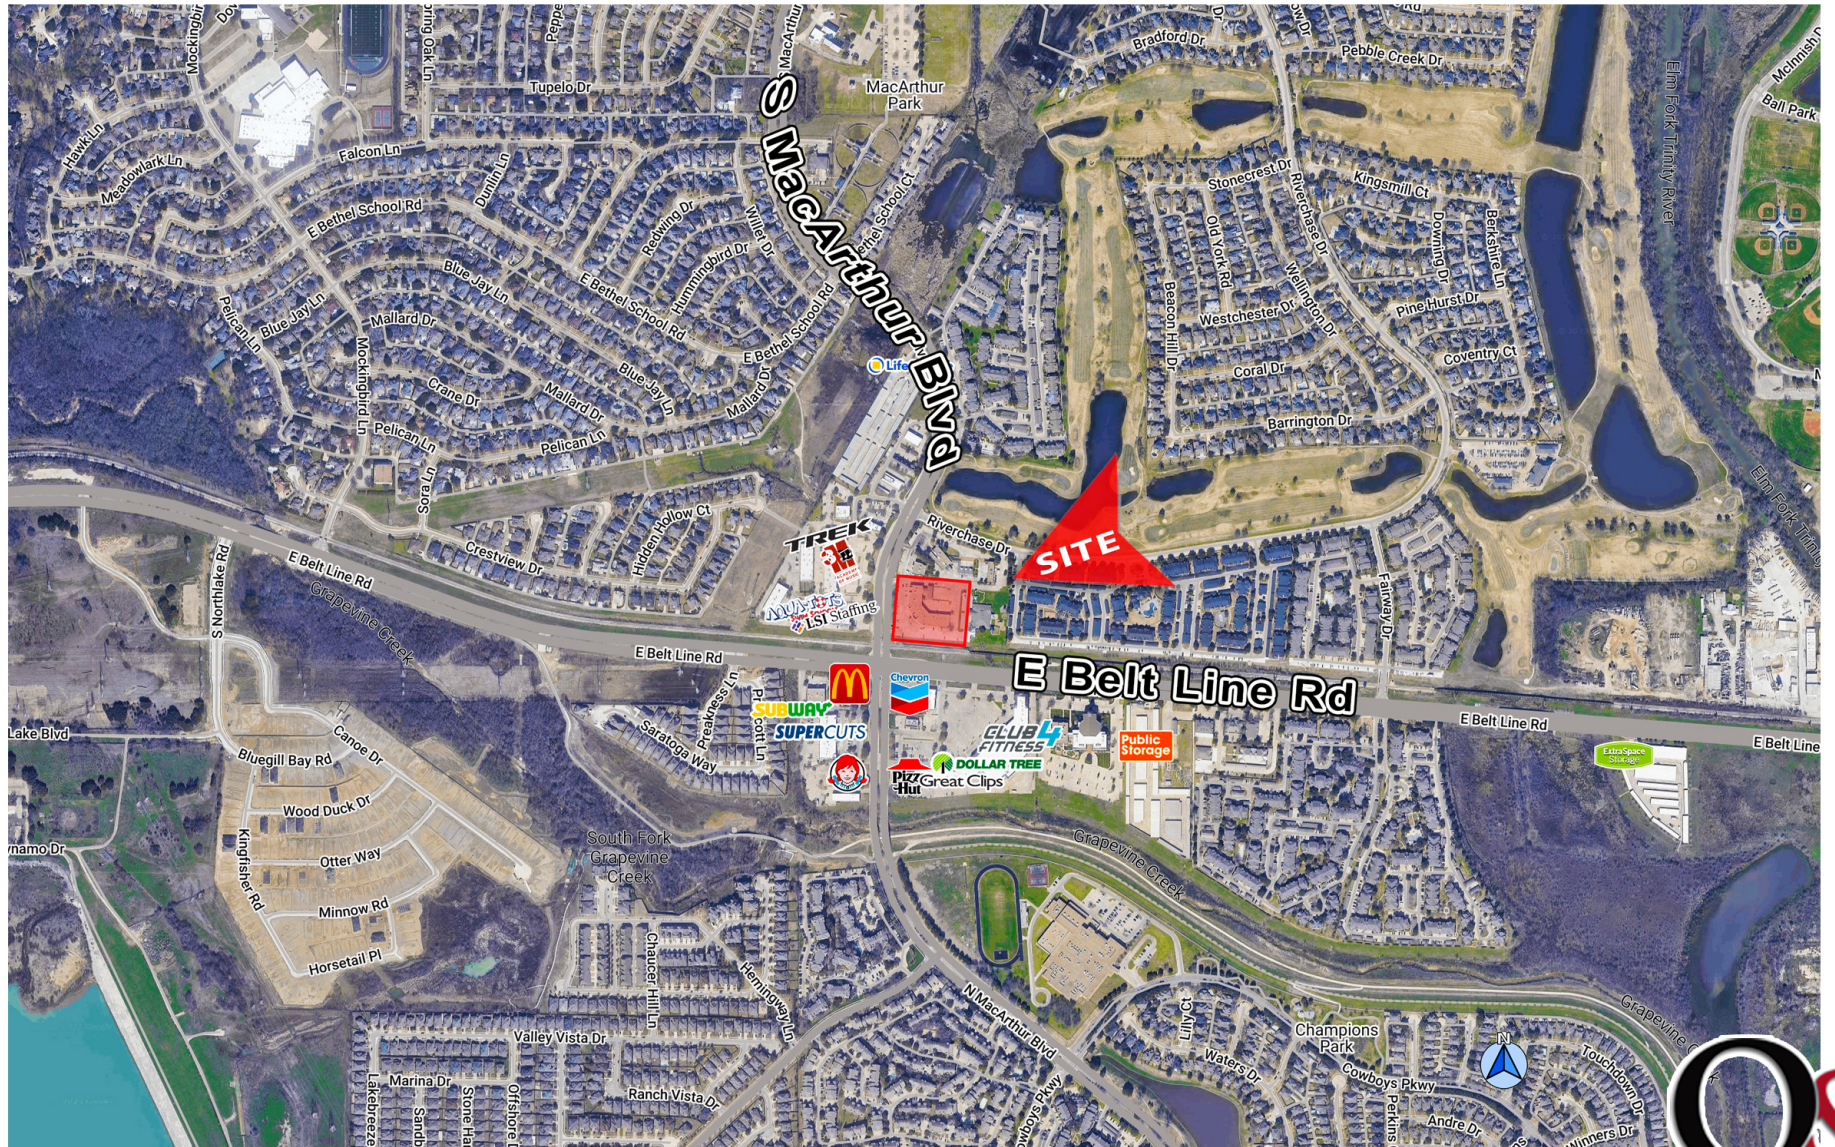

SHOPS AT RIVERCHASE
780 S MACARTHUR BLVD ■ COPPELL TX 75019

AERIAL

301 S SHERMAN ST, #100 • RICHARDSON TX 75081 • 972.669.8440 • F 972.783.8901 • WWW.QUINE.COM

RETAIL PROPERTY SPECIALISTS

The information contained herein was obtained from sources believed reliable; however, Quine & Associates, Inc. makes no guarantees, warranties or representation as to the completeness or accuracy thereof. The presentation of the property is submitted subject to errors, omissions, change of price or conditions prior to sale or lease or withdrawal without notice.