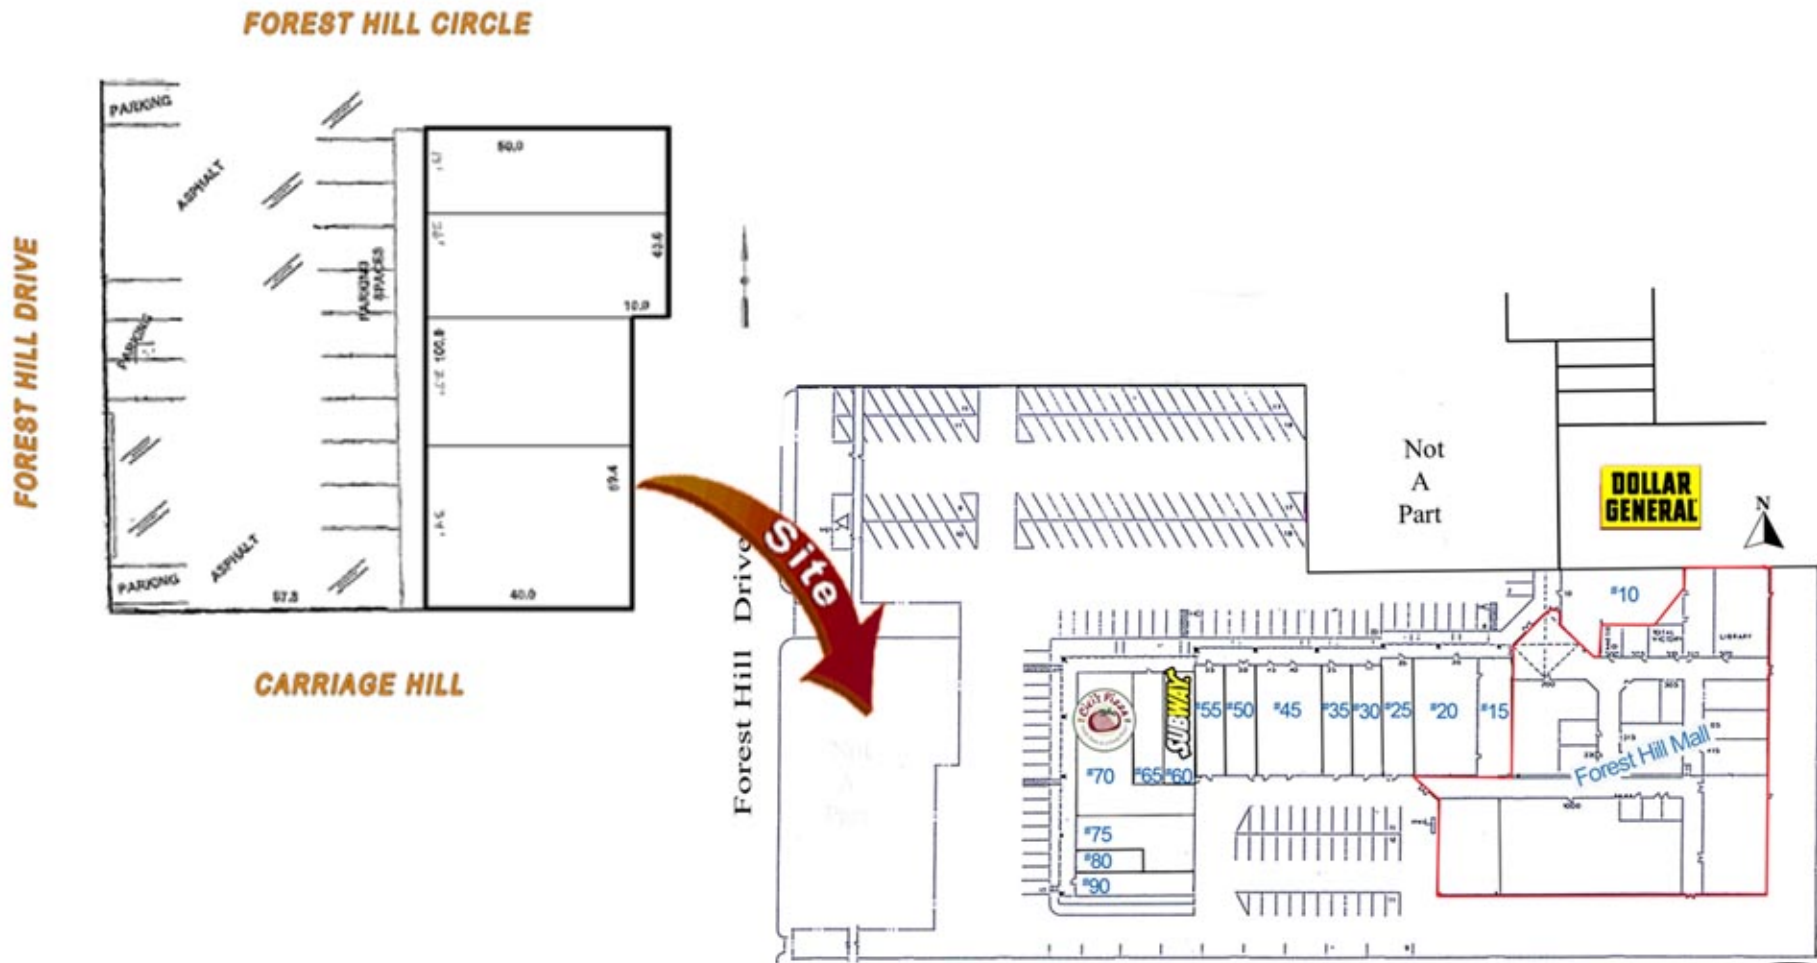

FOREST HILL II SHOPPING CENTER
6625 - 6631 FOREST HILL DRIVE ■ FOREST HILL TX 76140

SITE PLAN

301 S SHERMAN ST, #100 • RICHARDSON TX 75081 • 972.669.8440 • F 972.783.8901 • WWW.QUINE.COM **RETAIL PROPERTY SPECIALISTS**