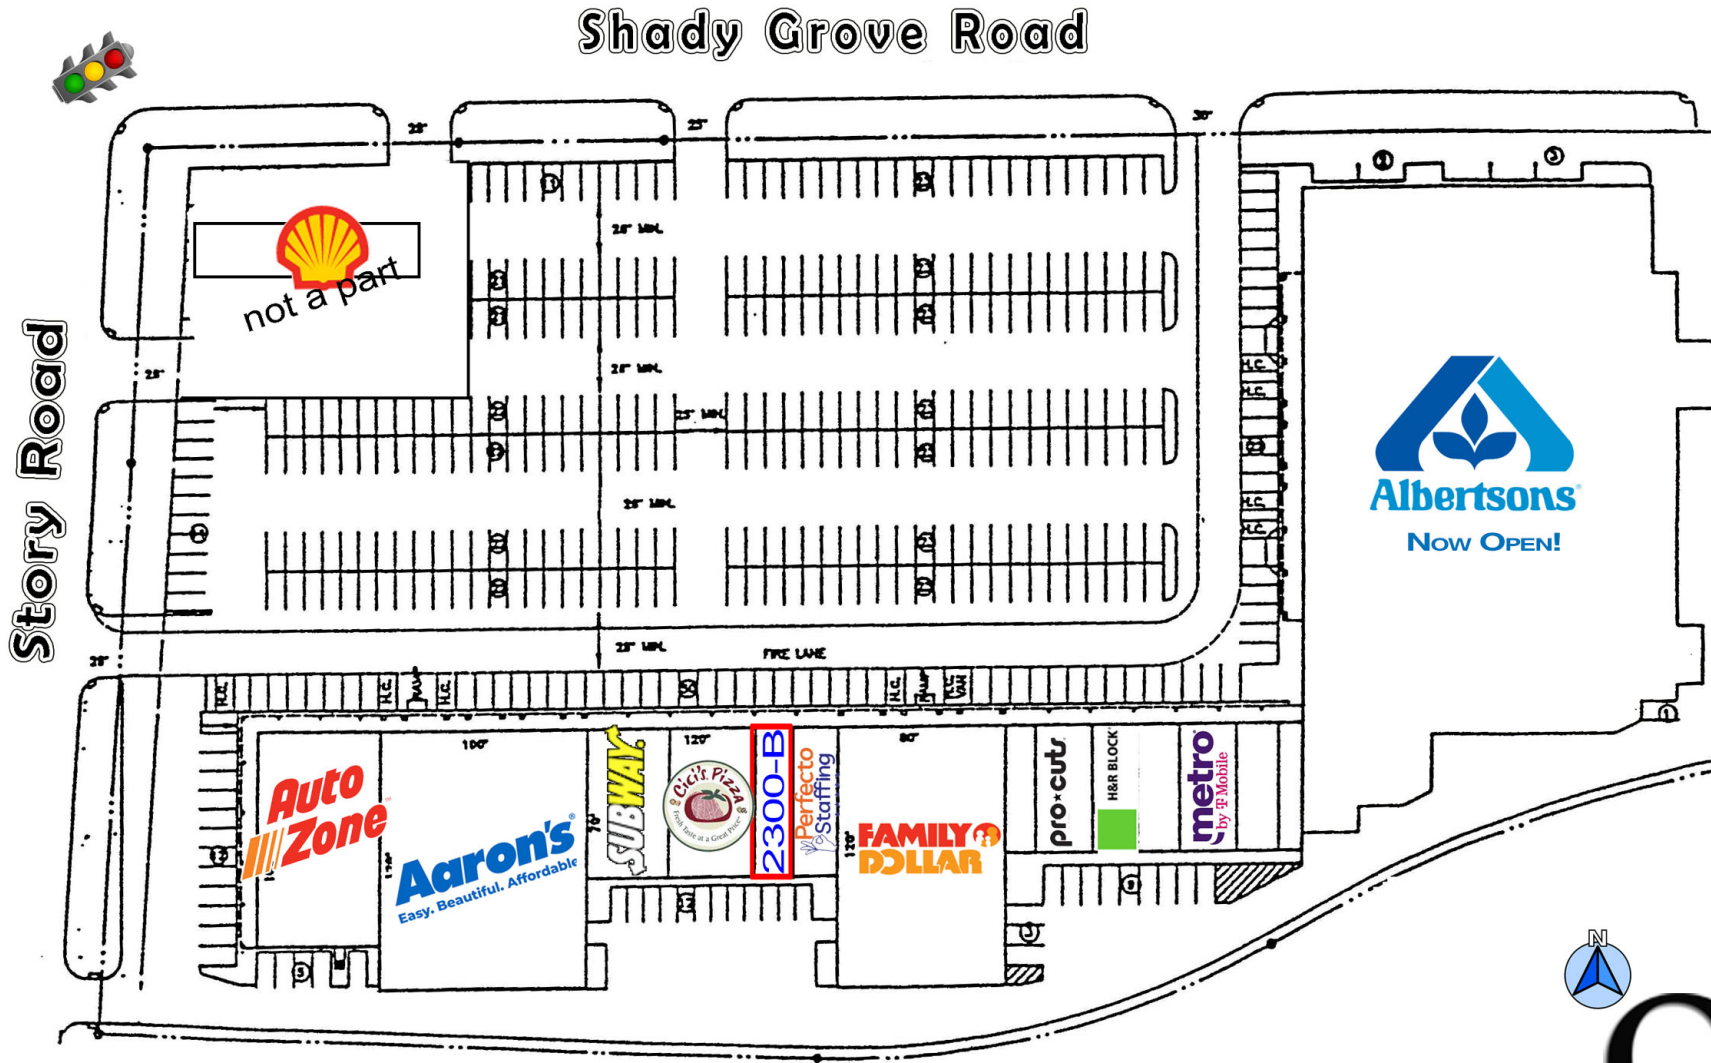

SHADY GROVE SHOPPING CENTER
SHADY GROVE & STORY RD ■ IRVING TX 75060

SITE PLAN

301 S SHERMAN ST, #100 • RICHARDSON TX 75081 • 972.669.8440 • F 972.783.8901 • WWW.QUINE.COM

RETAIL PROPERTY SPECIALISTS