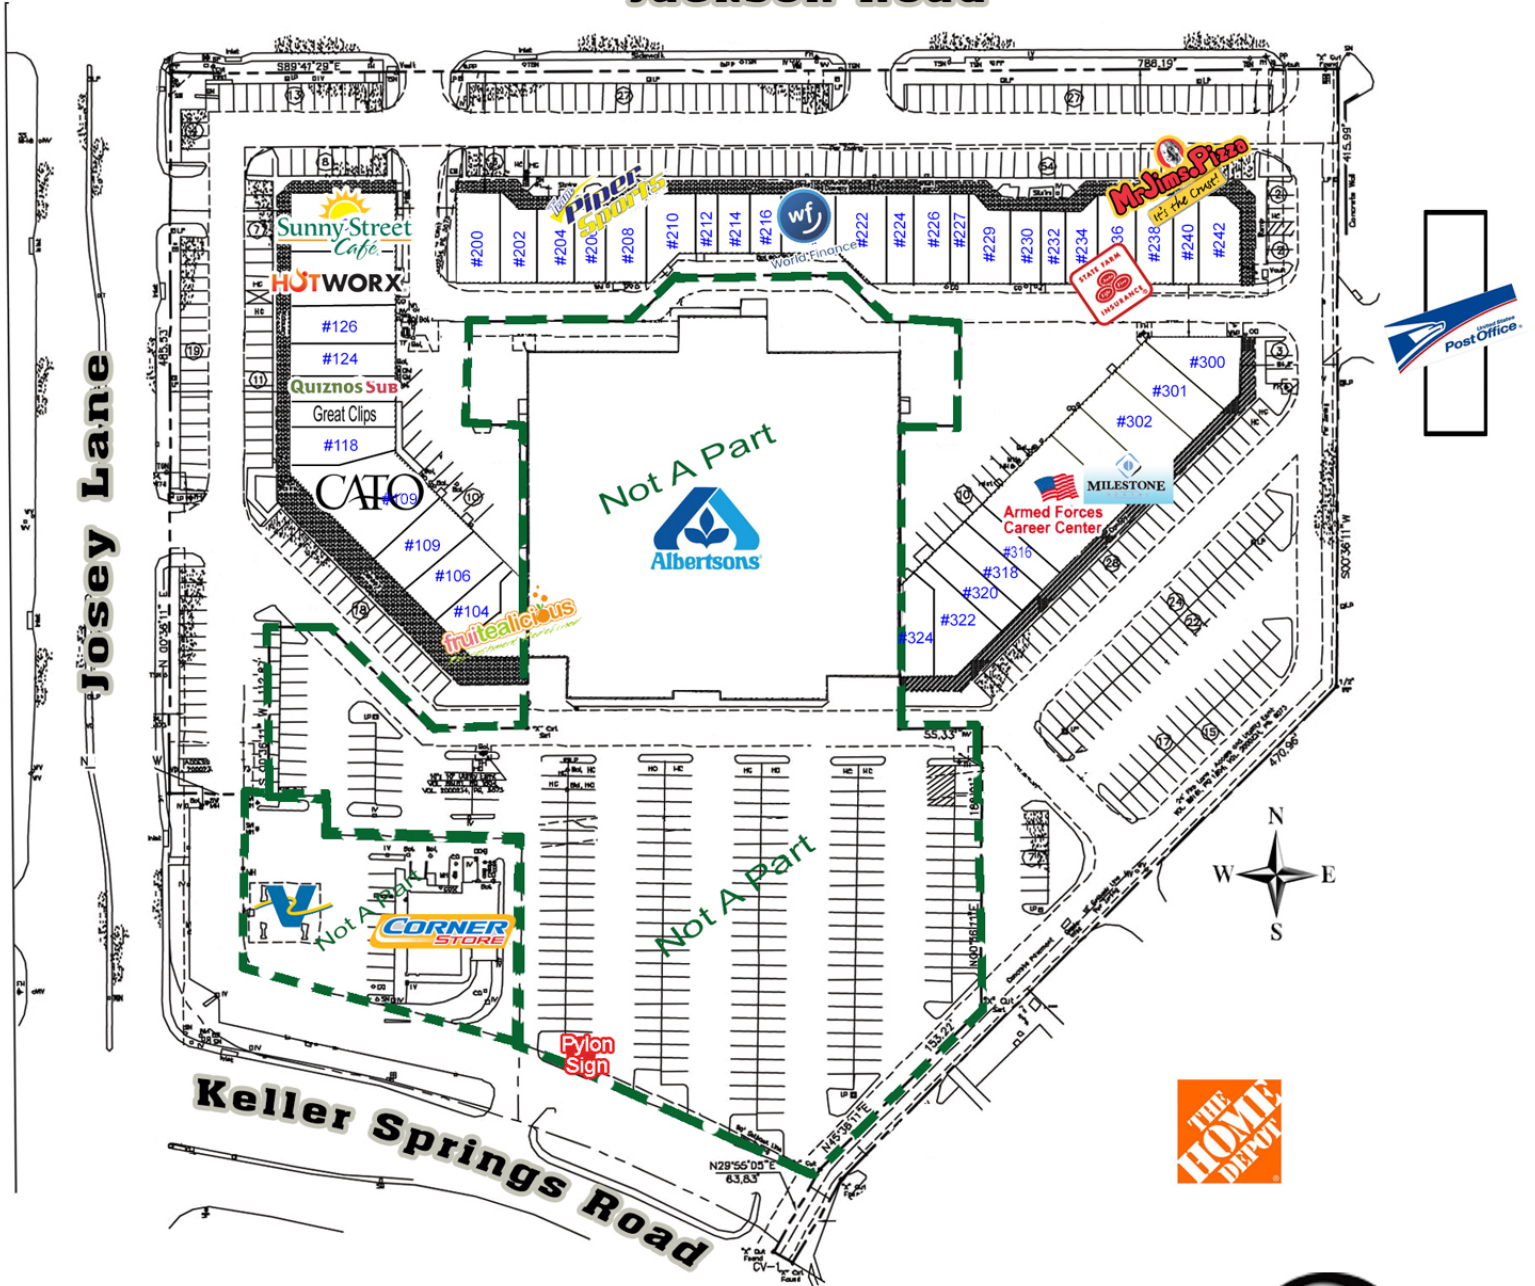

JOSEY RANCH SHOPPING CENTER
2150 N JOSEY LANE • CARROLLTON • TEXAS • 75006

SITE PLAN

CARROLLTON
TEXAS

Jackson Road

The information contained herein was obtained from sources believed reliable; however, Quine & Associates, Inc. makes no guarantees, warranties or representation as to the completeness or accuracy thereof. The presentation of the property is submitted subject to errors, omissions, change of price or conditions prior to sale or lease or withdrawal without notice.