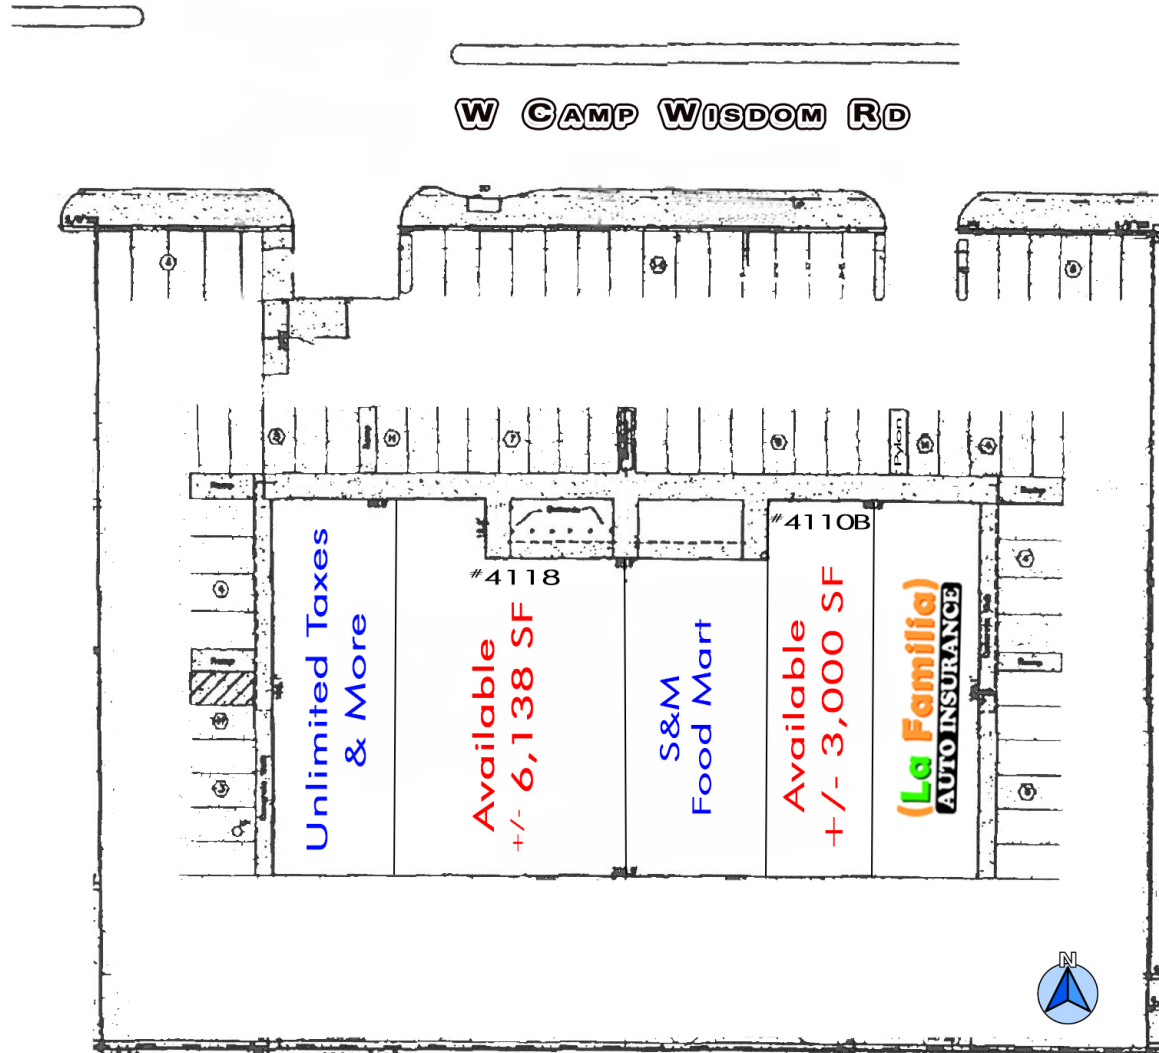

CAMP WISDOM CENTER
4110 W CAMP WISDOM ROAD ■ DALLAS TX 75237

SITE PLAN

301 S SHERMAN ST, #100 • RICHARDSON TX 75081 • 972.669.8440 • F 972.783.8901 • WWW.QUINE.COM

The information contained herein was obtained from sources believed reliable; however, Quine & Associates, Inc. makes no guarantees, warranties or representation as to the completeness or accuracy thereof. The presentation of the property is submitted subject to errors, omissions, change of price or conditions prior to sale or lease or withdrawal without notice.