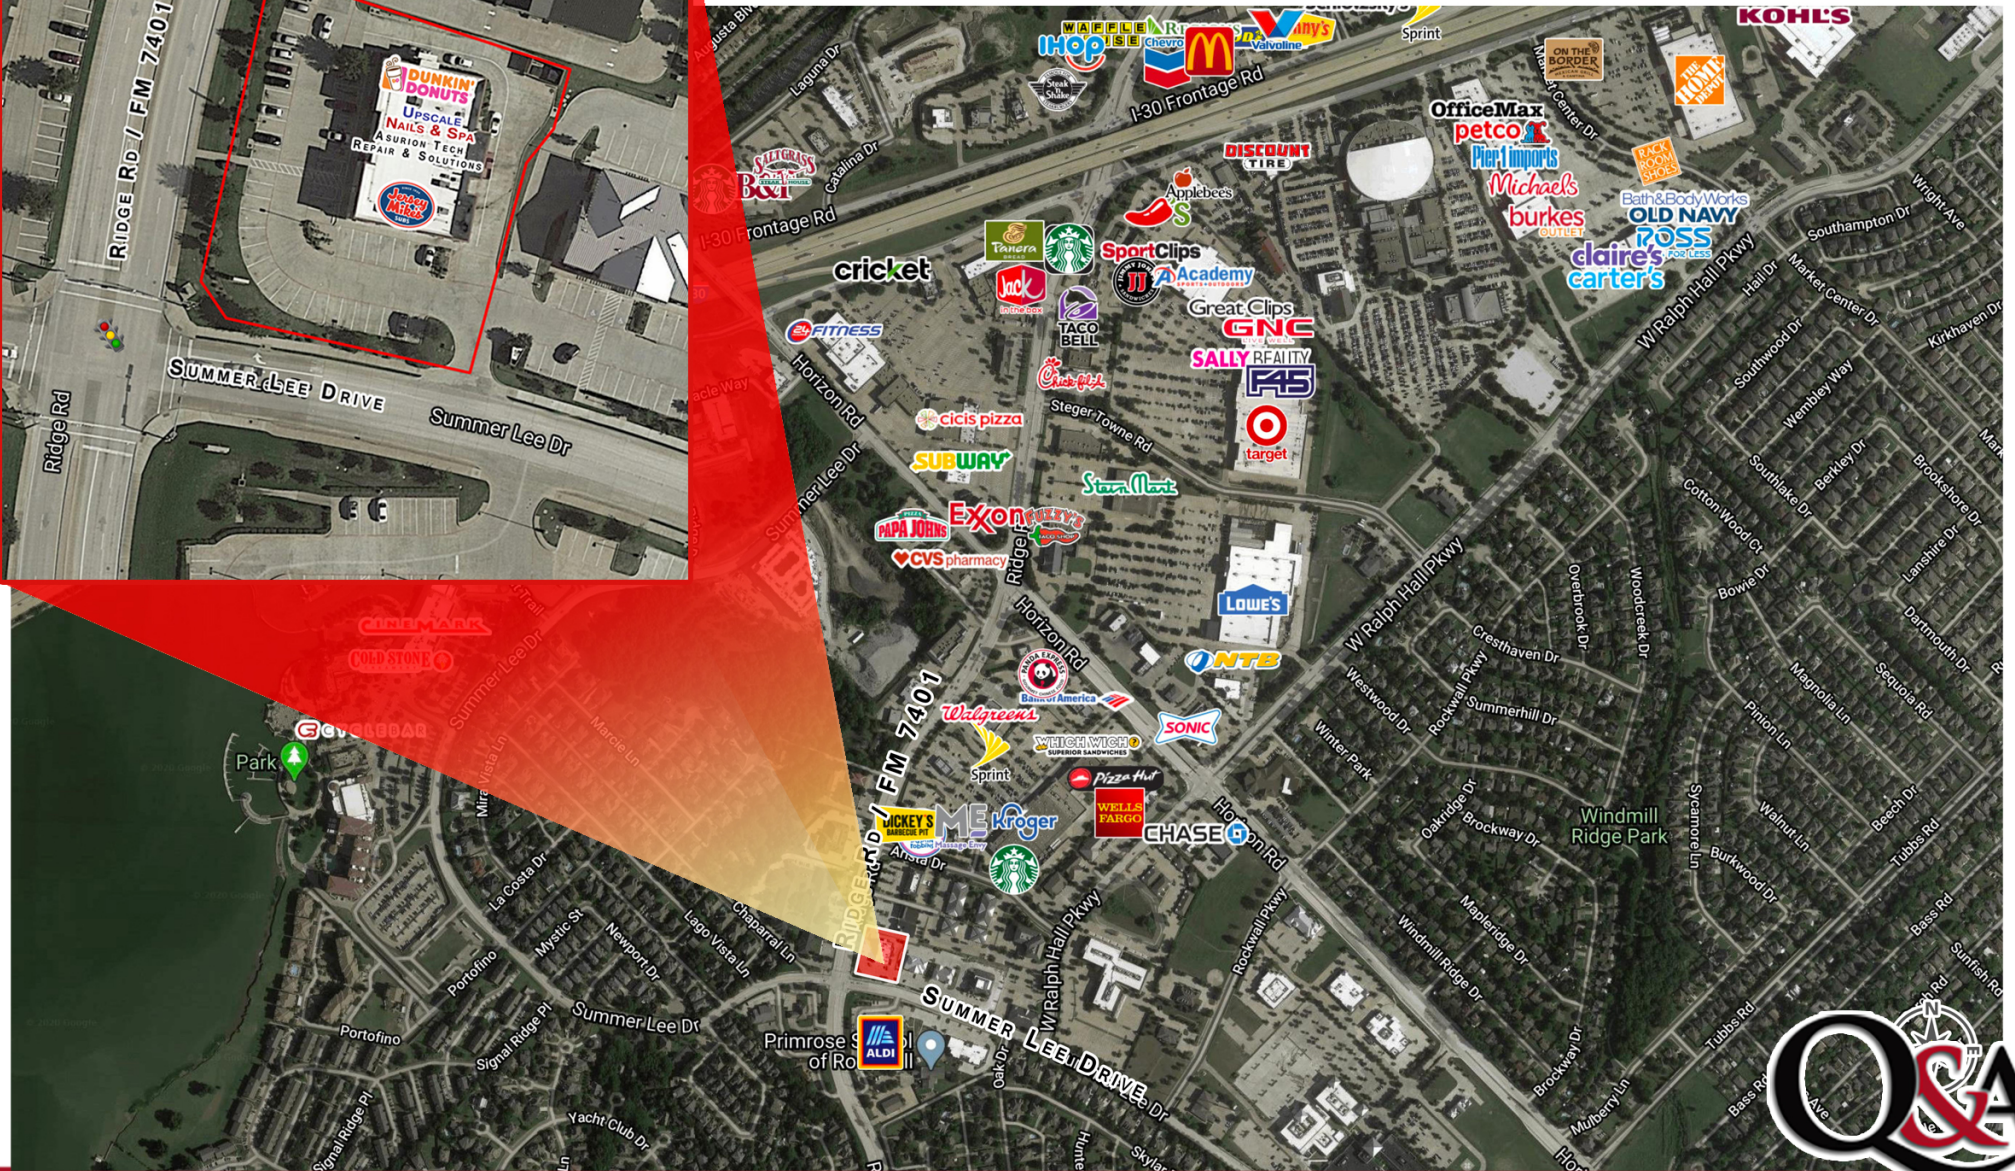

ROCKWALL SHOPPING CENTER 3035 RIDGE ROAD ■ ROCKWALL TX 75032

AERIAL

301 S SHERMAN ST, #100 • RICHARDSON TX 75081 • 972.669.8440 • F 972.783.8901 • WWW.QUINE.COM

RETAIL PROPERTY SPECIALISTS

The information contained herein was obtained from sources believed reliable; however, Quine & Associates, Inc. makes no guarantees, warranties or representation as to the completeness or accuracy thereof. The presentation of the property is submitted subject to errors, omissions, change of price or conditions prior to sale or lease or withdrawal without notice.