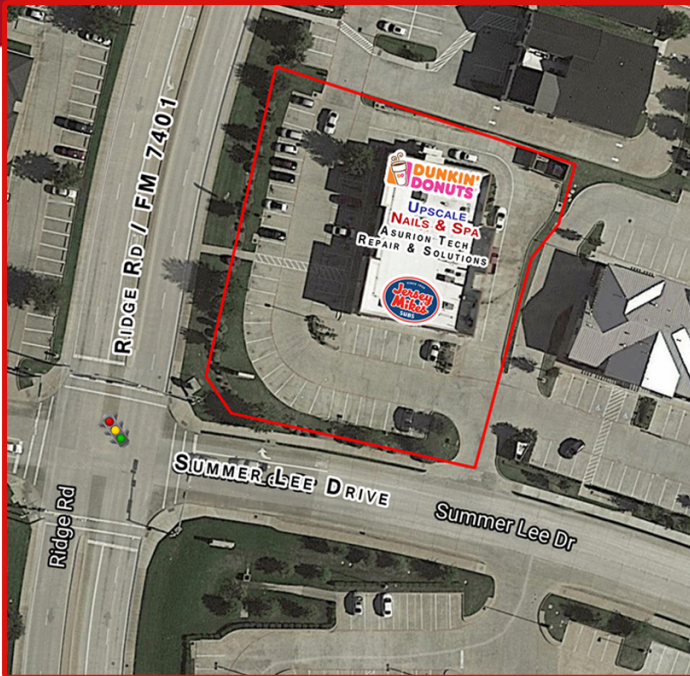

ROCKWALL SHOPPING CENTER 3035 RIDGE ROAD ■ ROCKWALL TX 75032

AERIAL

301 S SHERMAN ST, #100 • RICHARDSON TX 75081 • 972.669.8440 • F 972.783.8901 • WWW.QUINE.COM

RETAIL PROPERTY SPECIALISTS

The information contained herein was obtained from sources believed reliable; however, Quine & Associates, Inc. makes no guarantees, warranties or representation as to the completeness or accuracy thereof. The presentation of the property is submitted subject to errors, omissions, change of price or conditions prior to sale or lease or withdrawal without notice.