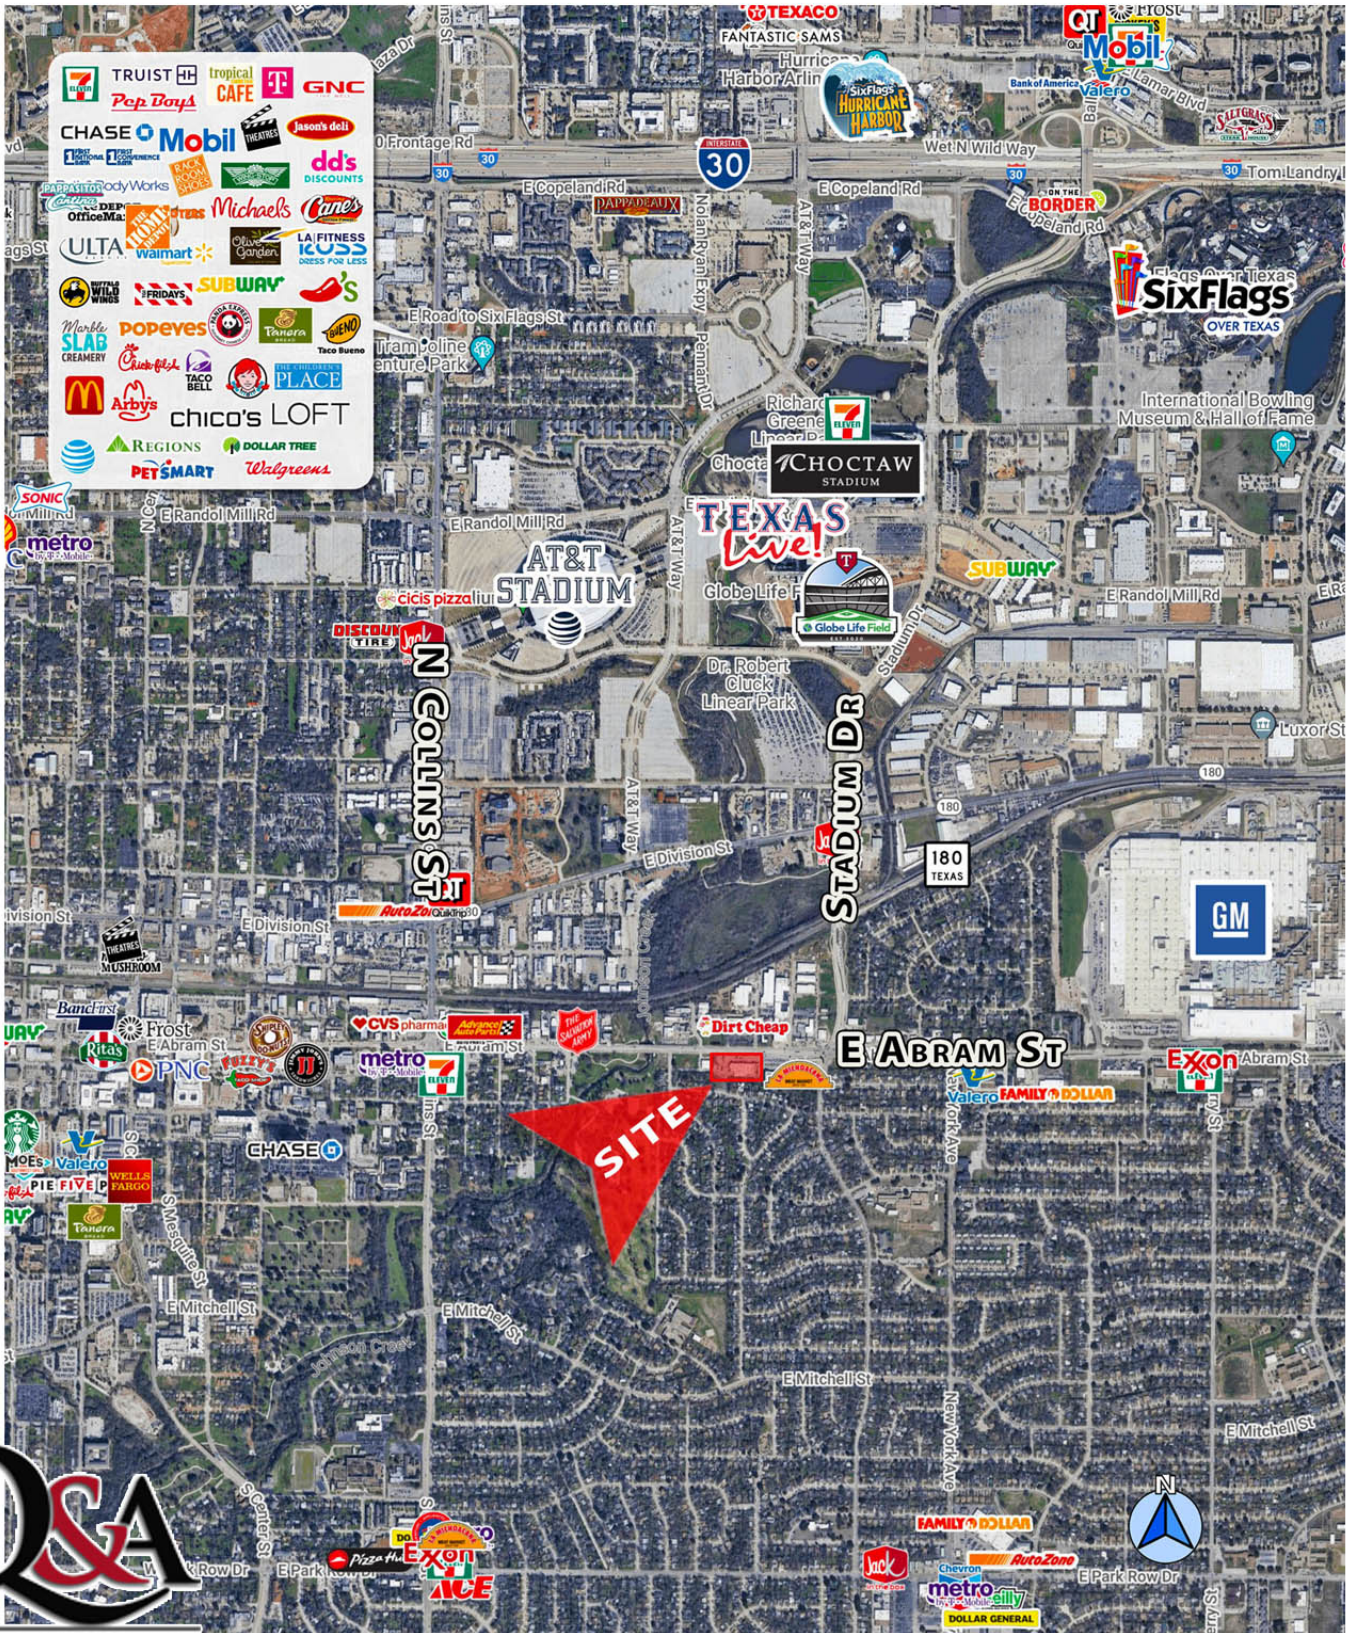

**ABRAM SHOPPING CENTER**  
**1500 - 1524 E ABRAM ST • ARLINGTON TEXAS 76010**

**AERIAL**

**RETAIL PROPERTY SPECIALISTS**  
**Texas Real Estate Broker**

The information contained herein was obtained from sources believed reliable; however, Quine & Associates, Inc. makes no guarantees, warranties or representation as to the completeness or accuracy thereof. The presentation of the property is submitted subject to errors, omissions, change of price or conditions prior to sale or lease or withdrawal without notice.