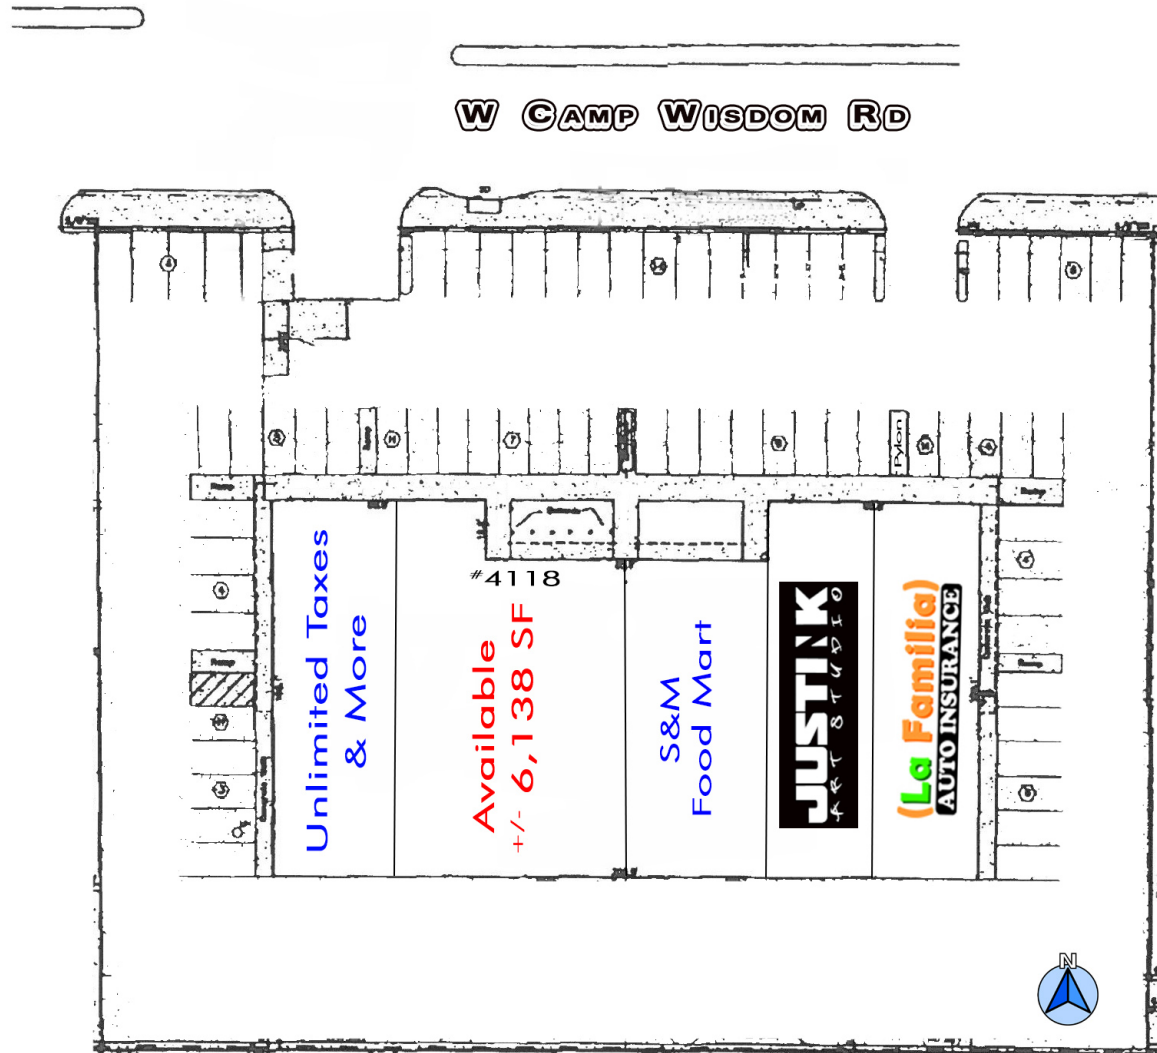

CAMP WISDOM CENTER
4110 W CAMP WISDOM ROAD ■ DALLAS TX 75237

SITE PLAN

301 S SHERMAN ST, #100 • RICHARDSON TX 75081 • 972.669.8440 • F 972.783.8901 • WWW.QUINE.COM

RETAIL PROPERTY SPECIALISTS

The information contained herein was obtained from sources believed reliable; however, Quine & Associates, Inc. makes no guarantees, warranties or representation as to the completeness or accuracy thereof. The presentation of the property is submitted subject to errors, omissions, change of price or conditions prior to sale or lease or withdrawal without notice.