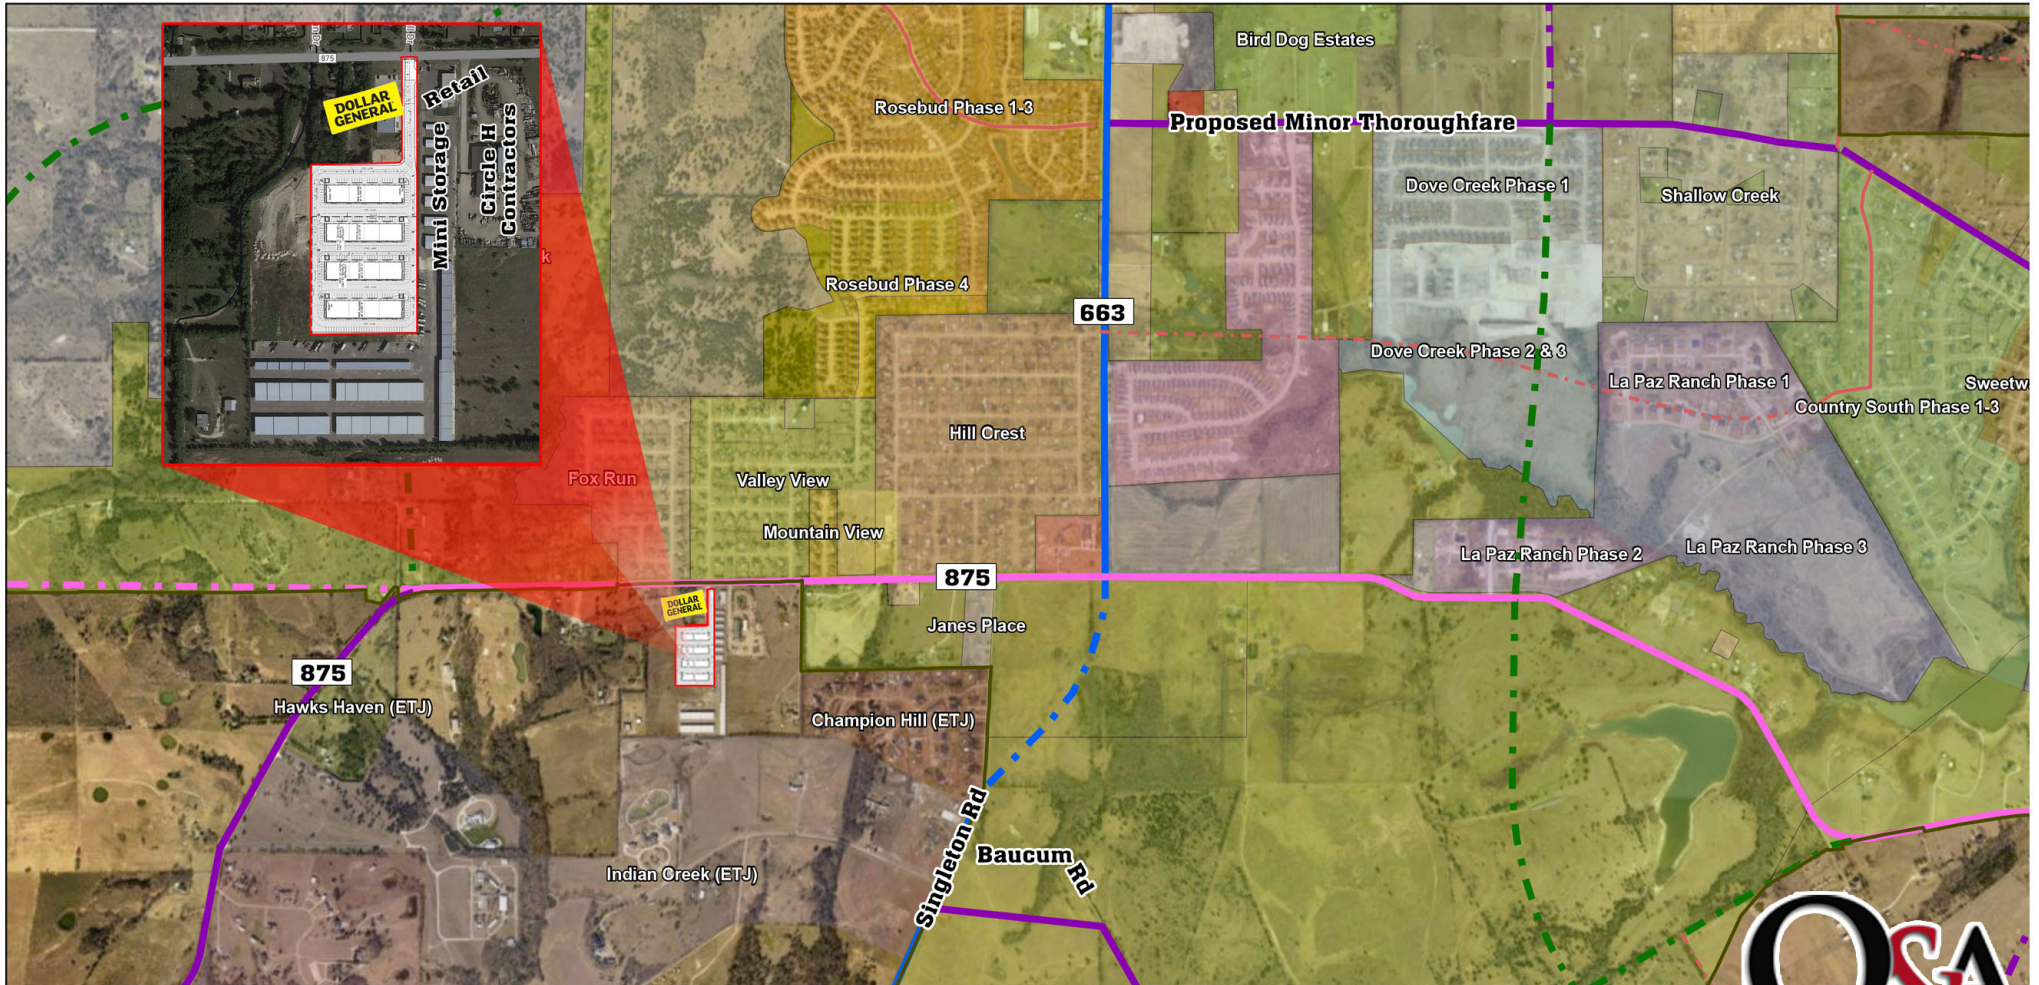

MT. PEAK BUSINESS PARK
1734 FM 875 ■ MIDLOTHIAN TX 76065

AERIAL

QUINE & ASSOCIATES, INC. • 301 S SHERMAN ST, #100 • RICHARDSON TX 75081 • 972.669.8440 • F 972.783.8901 • WWW.QUINE.COM
Texas Real Estate Broker