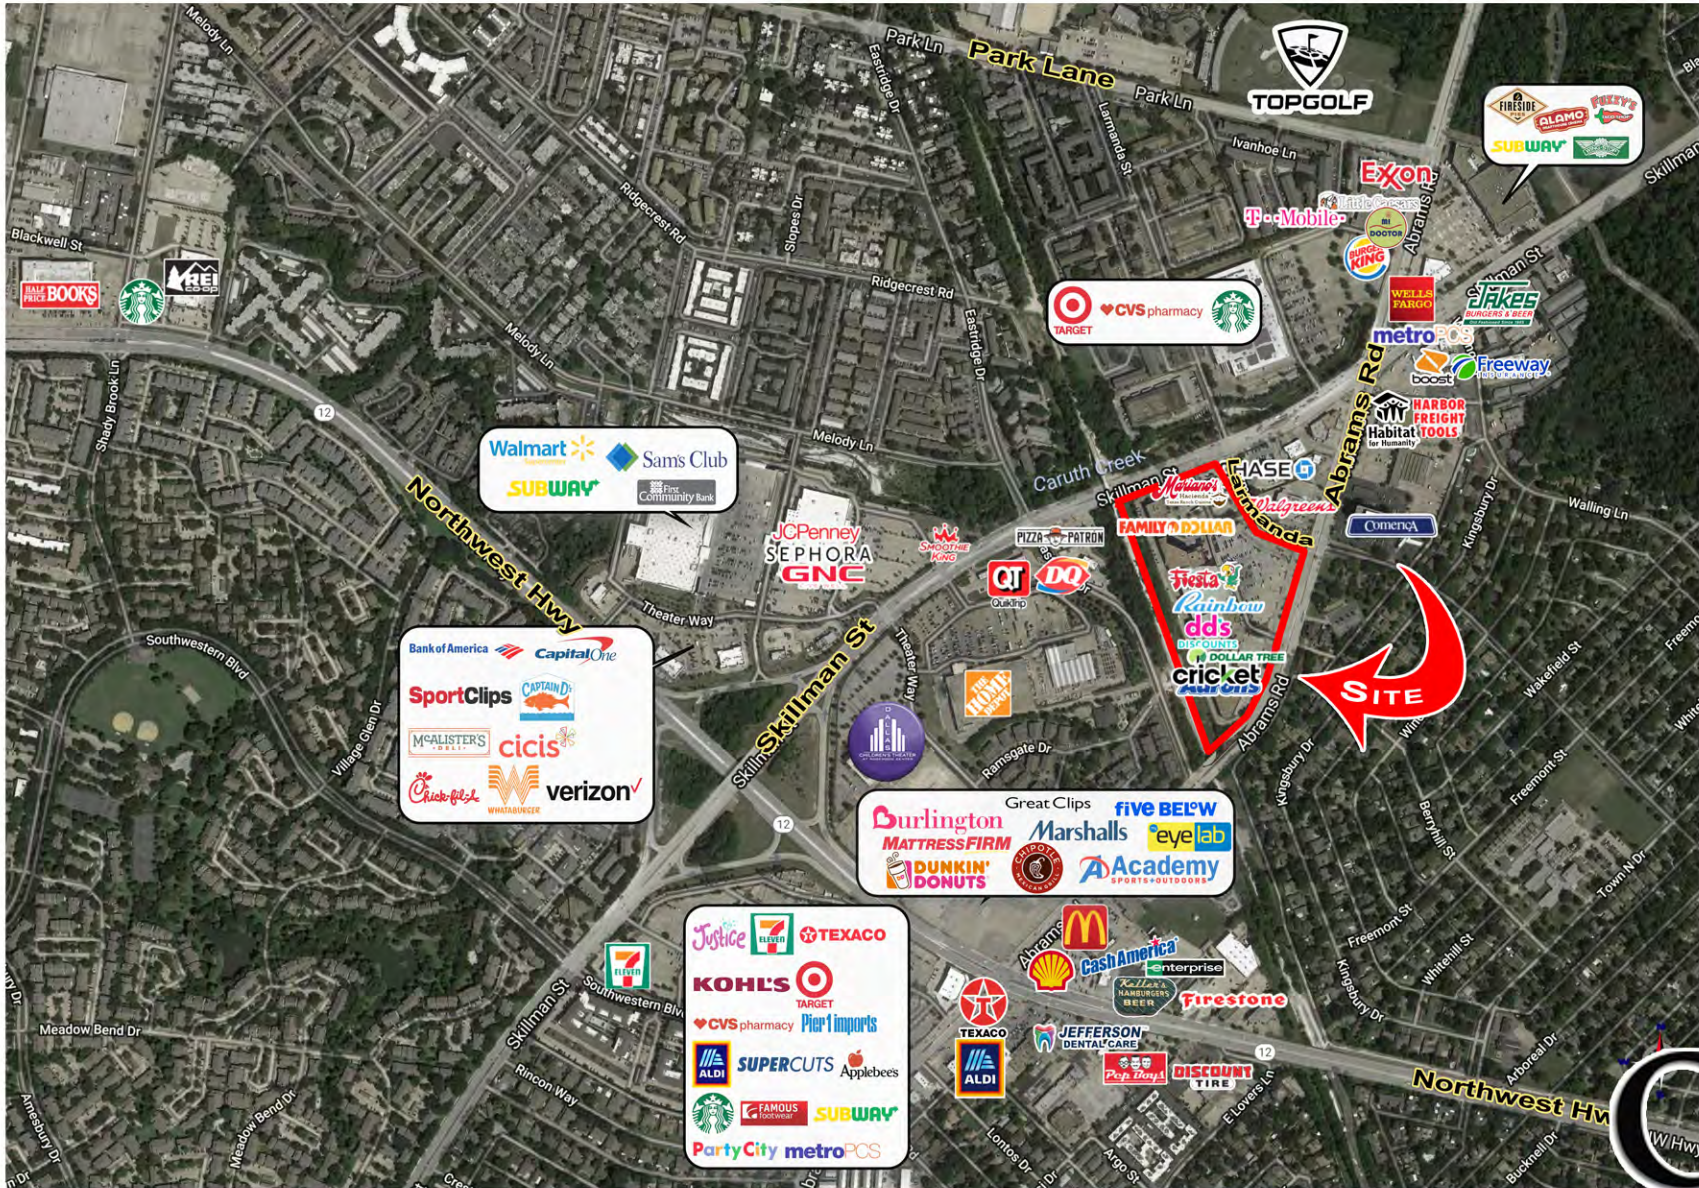

SKILLMAN ABRAMS CROSSING  
 SWC SKILLMAN ST & ABRAMS RD ■ DALLAS TX 75231

AERIAL

301 S SHERMAN ST, #100 • RICHARDSON TX 75081 • 972.669.8440 • F 972.783.8901 • WWW.QUINE.COM

RETAIL PROPERTY SPECIALISTS

The information contained herein was obtained from sources believed reliable; however, Quine & Associates, Inc. makes no guarantees, warranties or representation as to the completeness or accuracy thereof. The presentation of the property is submitted subject to errors, omissions, change of price or conditions prior to sale or lease or withdrawal without notice.