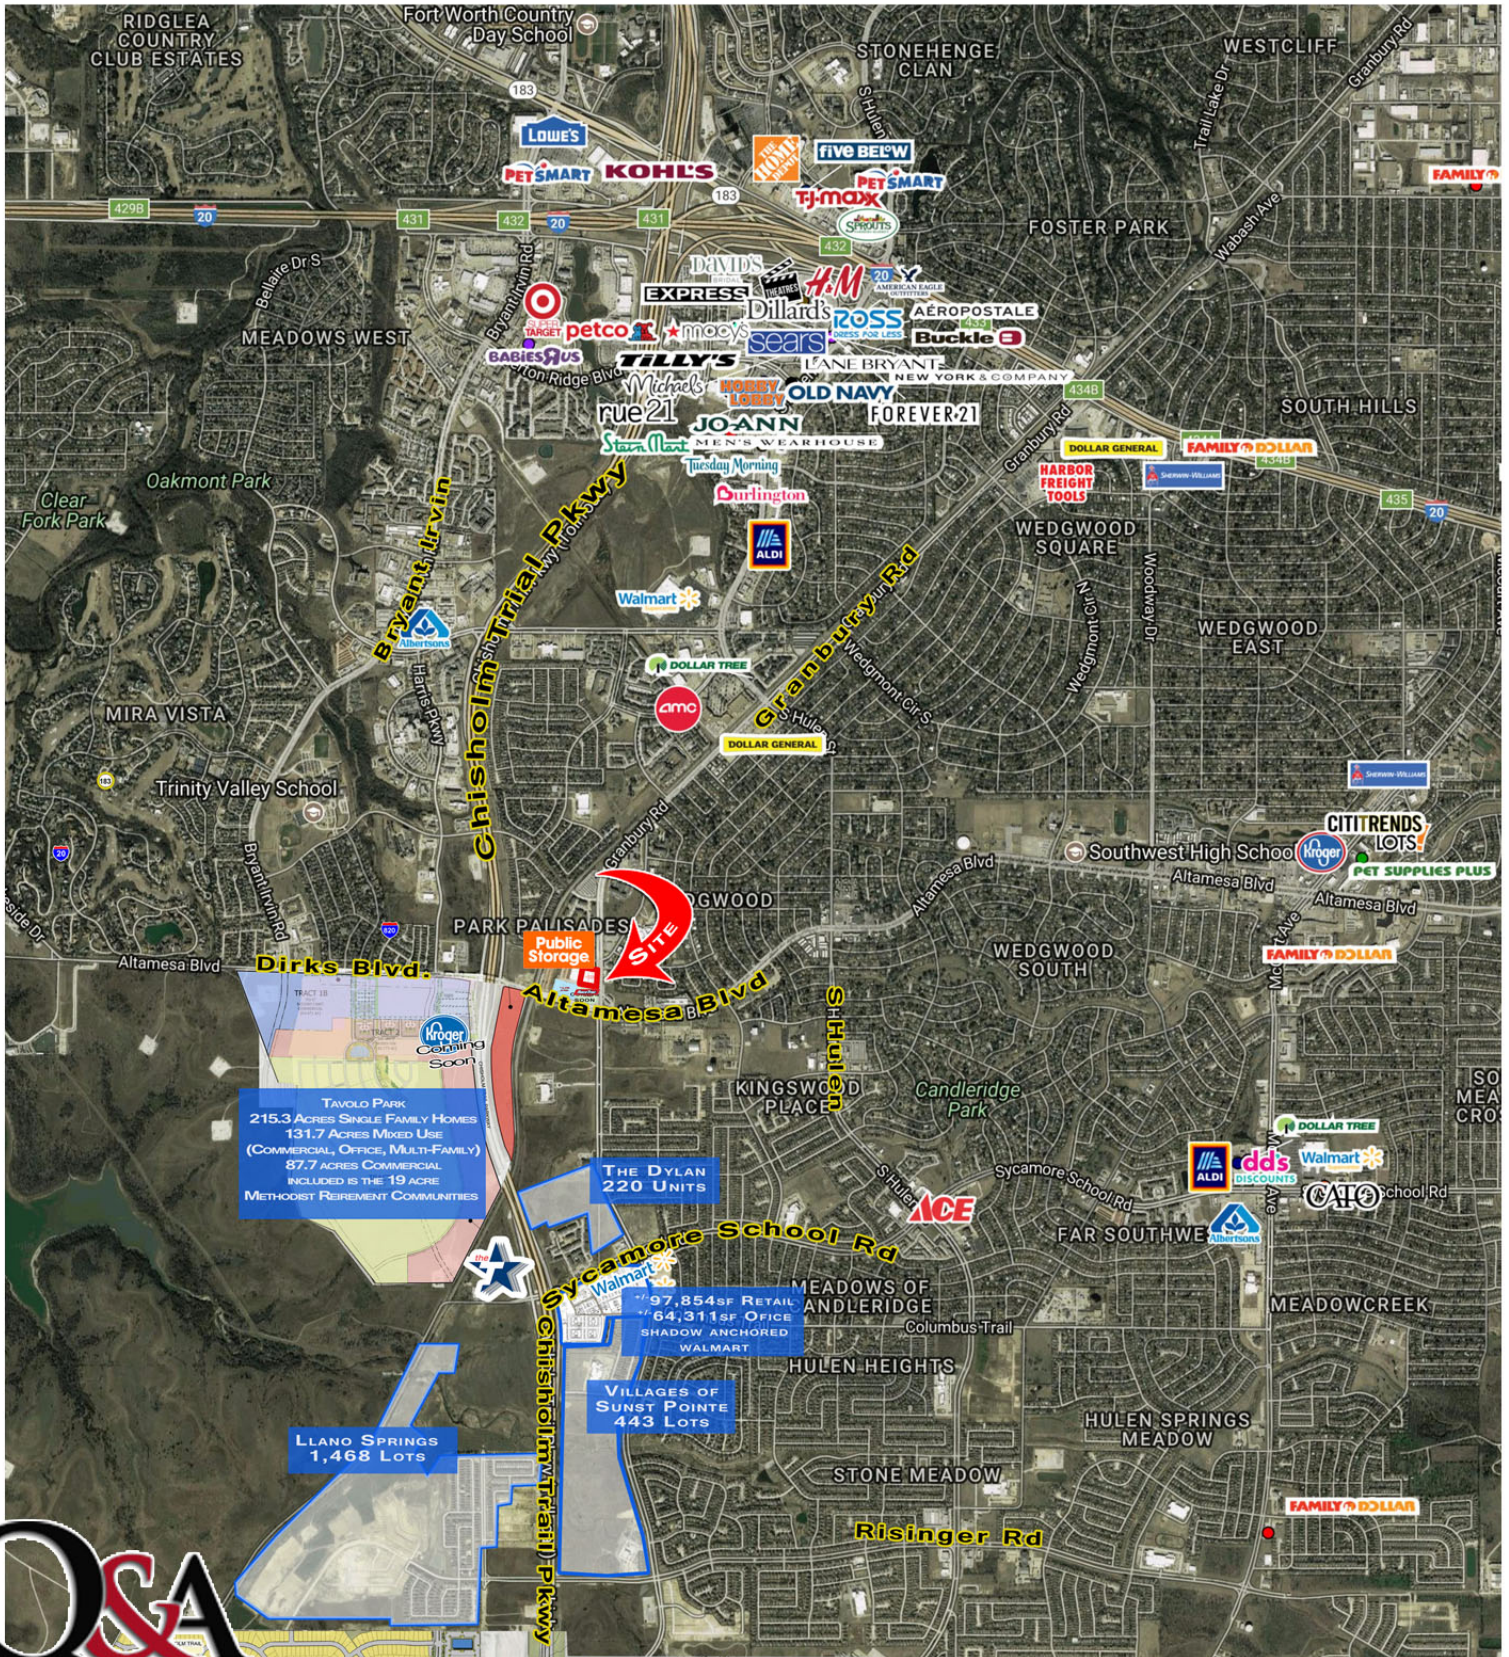

GRANBURY STATION RETAIL  
**NEW RETAIL CONSTRUCTION - SUMMER 2020**

7050 GRANBURY ROAD FORT WORTH TX 76133

**AERIAL**

The information contained herein was obtained from sources believed reliable; however, Quine & Associates, Inc. makes no guarantees, warranties or representation as to the completeness or accuracy thereof. The presentation of the property is submitted subject to errors, omissions, change of price or conditions prior to sale or lease or withdrawal without notice.