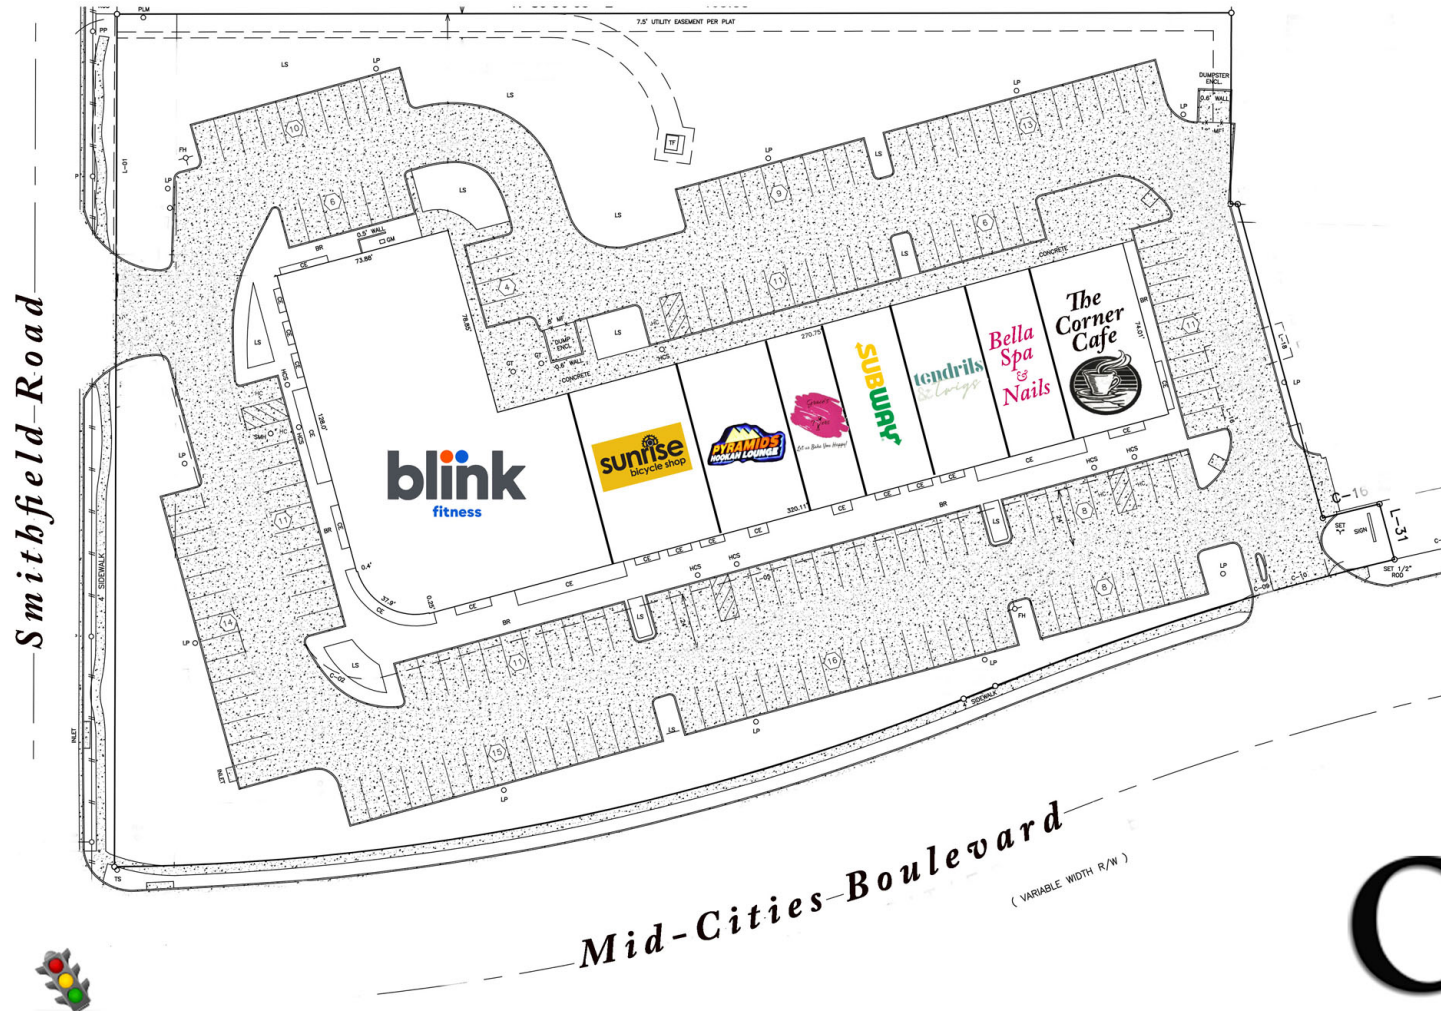

CITI SQUARE
7901 MID CITIES BLVD ■ NORTH RICHLAND HILLS TX 76180

SITE PLAN

QUINE & ASSOCIATES, INC. • 301 S SHERMAN ST, #100 • RICHARDSON TX 75081 • 972.669.8440 • F 972.783.8901 • WWW.QUINE.COM
Texas Real Estate Broker