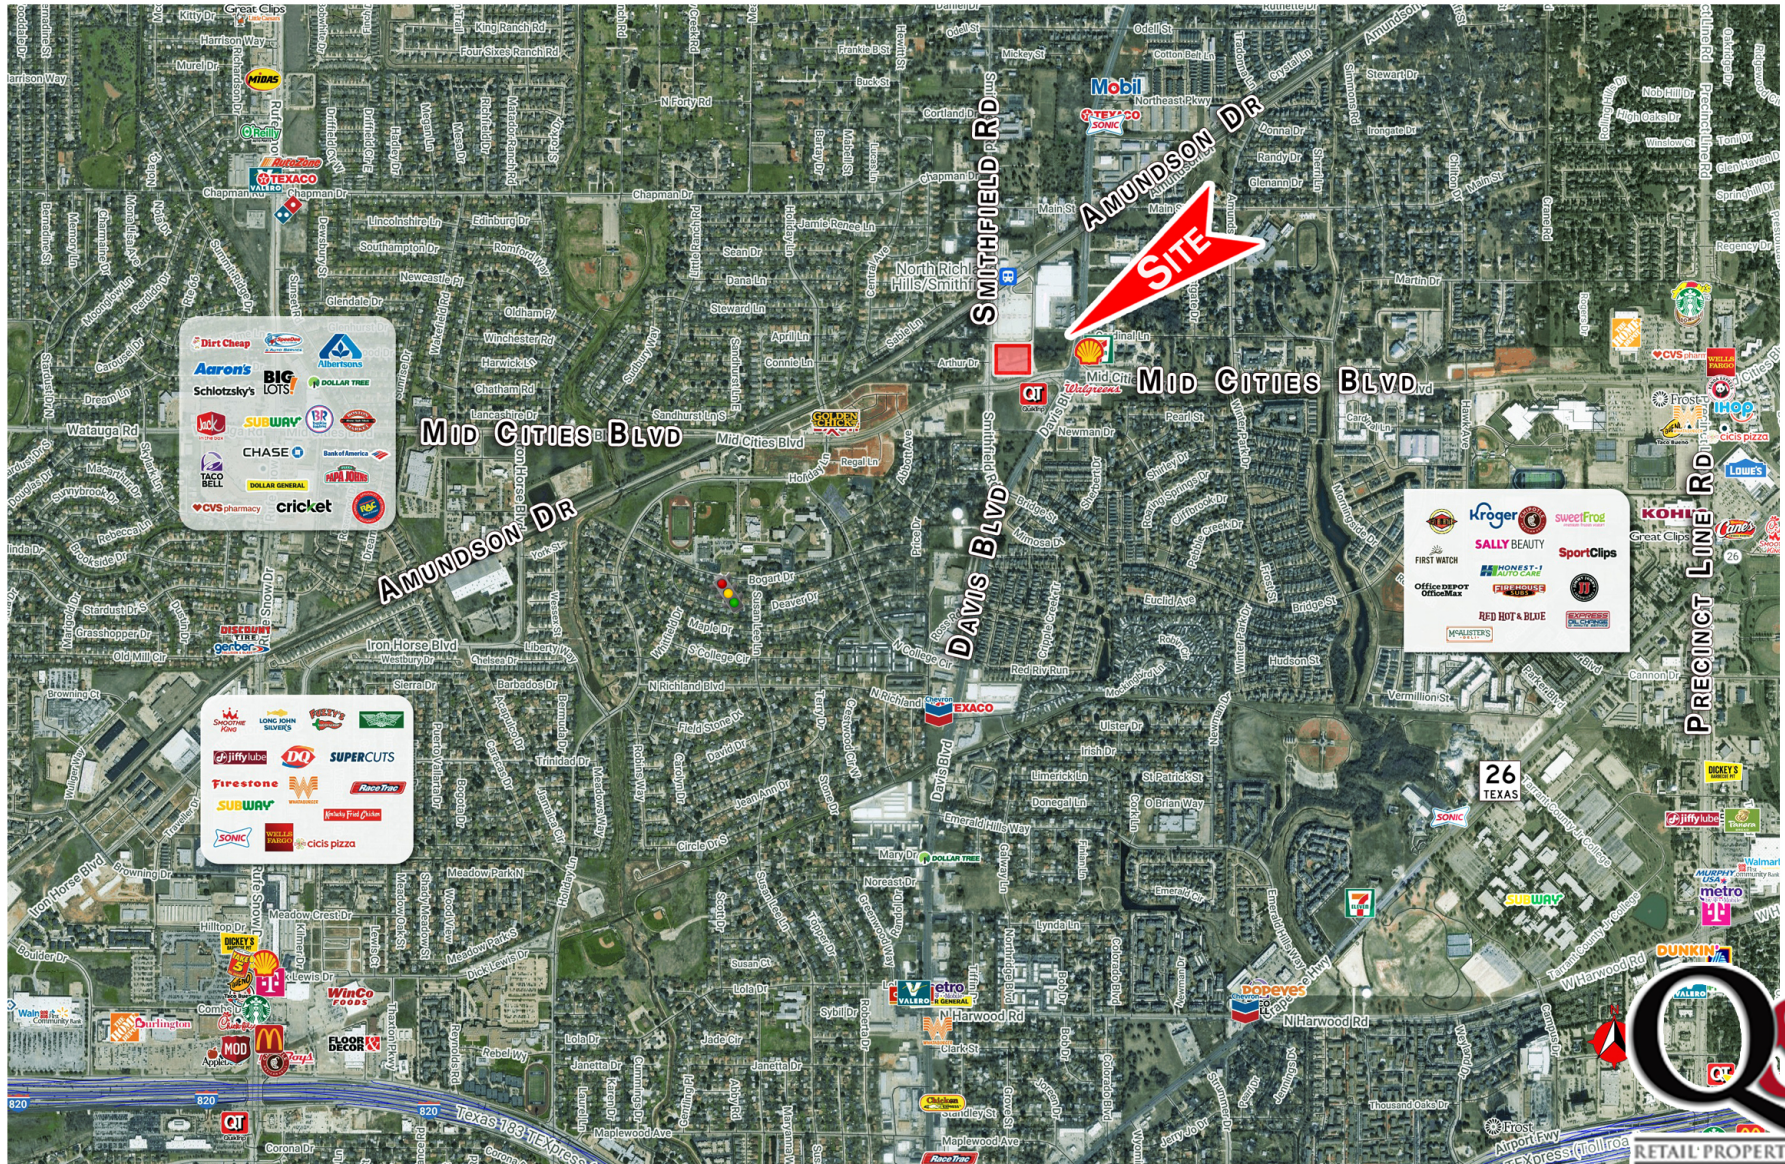

CITI SQUARE
7901 MID CITIES BLVD ■ NORTH RICHLAND HILLS TX 76180

AERIAL

QUINE & ASSOCIATES, INC. • 301 S SHERMAN ST, #100 • RICHARDSON TX 75081 • 972.669.8440 • F 972.783.8901 • WWW.QUINE.COM
Texas Real Estate Broker