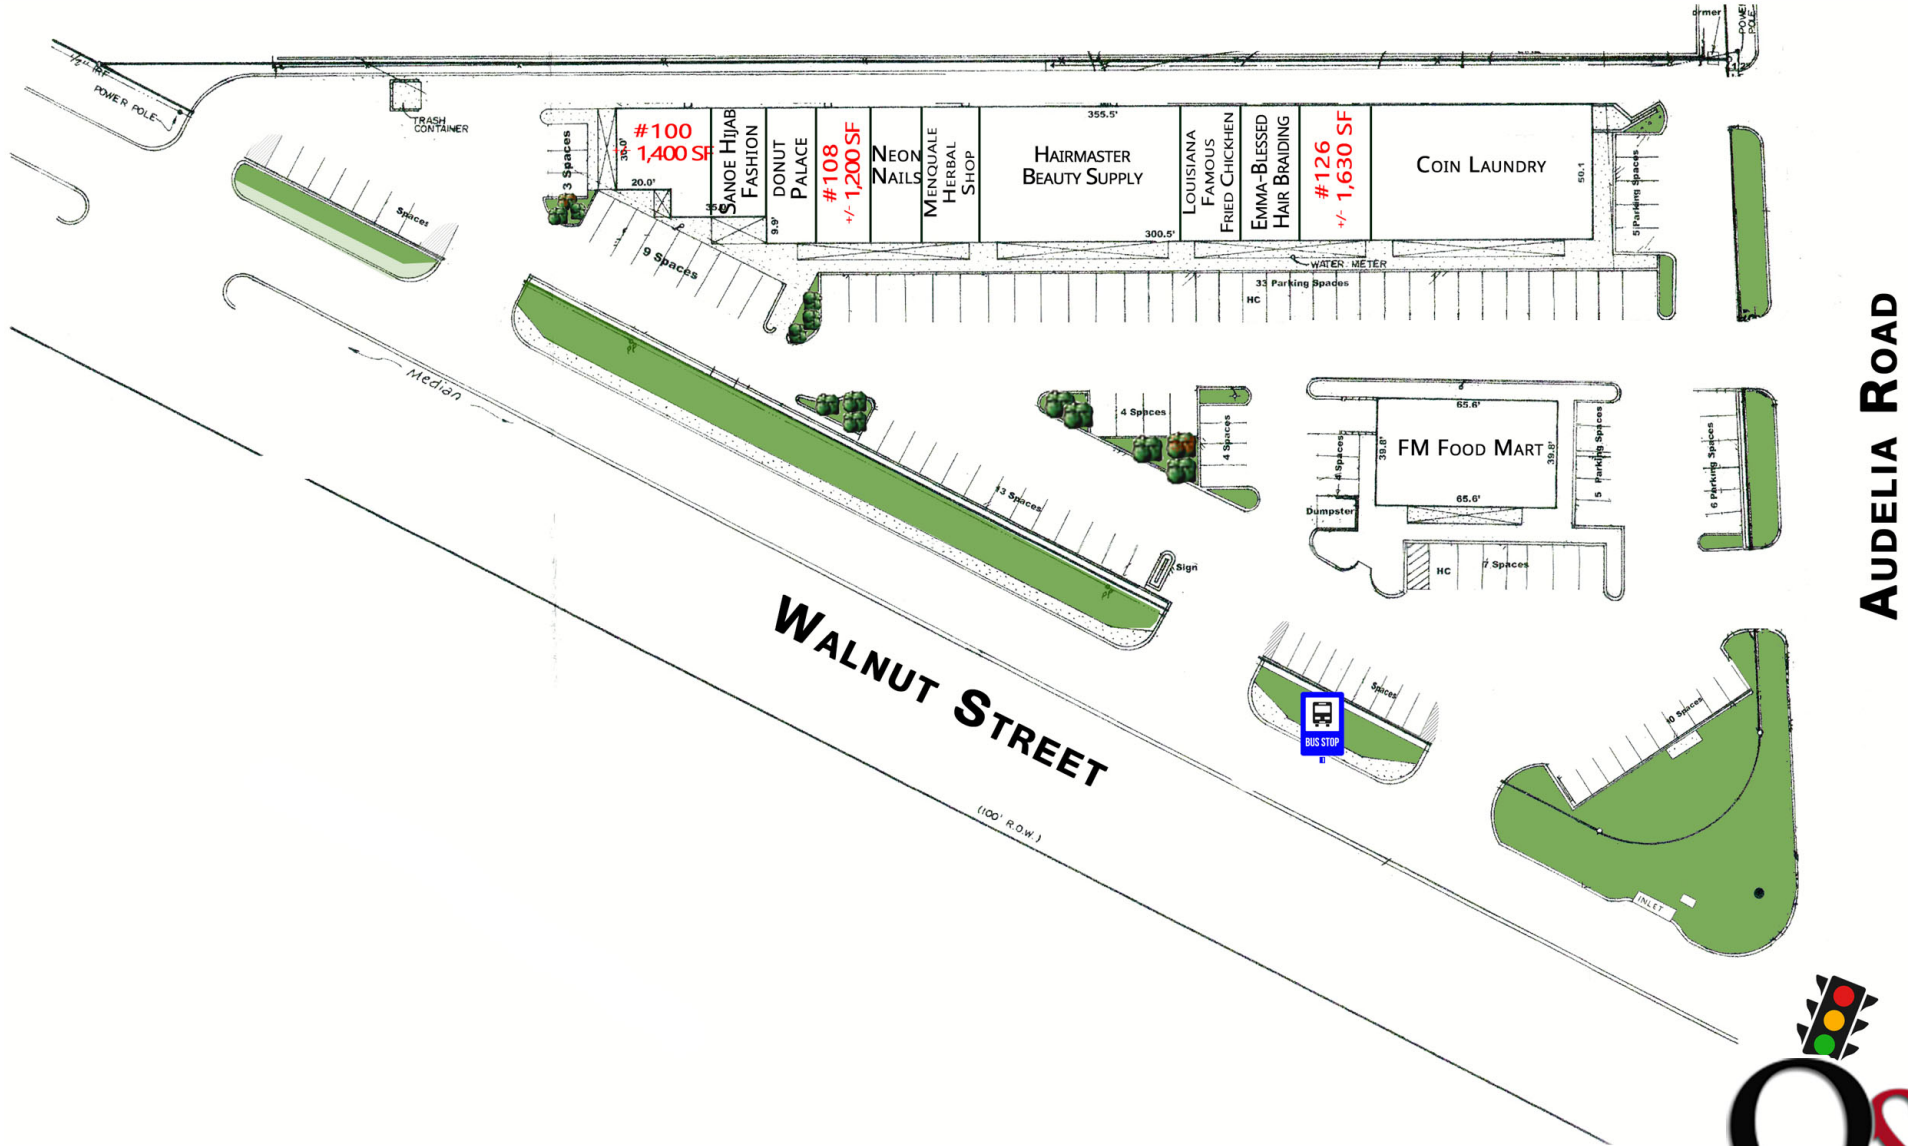

RICHLAND PLAZA SHOPPING CENTER
 9751-9761 WALNUT STREET ■ DALLAS TX 75243

SITE PLAN

AUDELIA ROAD

301 S SHERMAN ST, #100 • RICHARDSON TX 75081 • 972.669.8440 • F 972.783.8901 • WWW.QUINE.COM

RETAIL PROPERTY SPECIALISTS