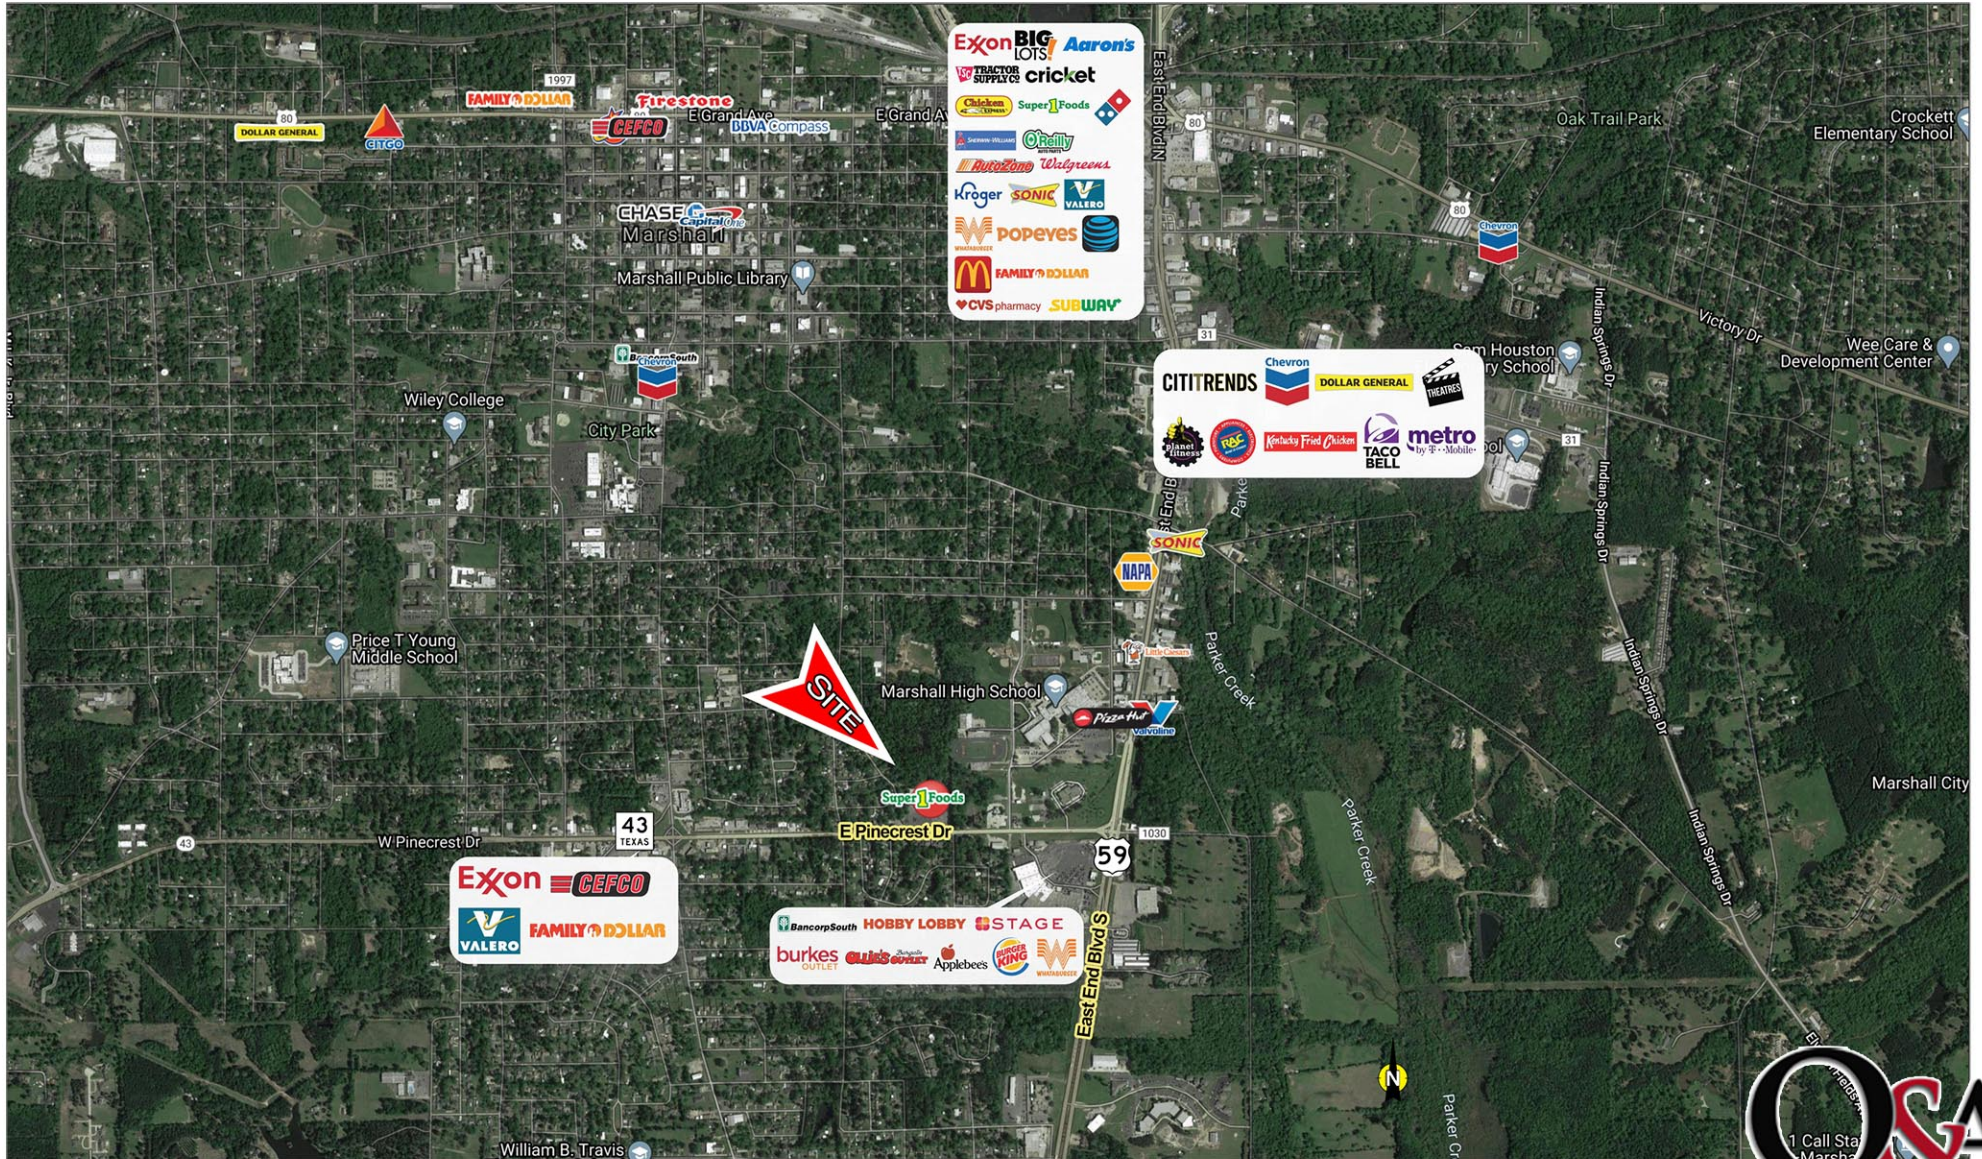

# TALL PINES SHOPPING CENTER

905-913 EAST PINECREST ■ MARSHALL TX 75670

AERIAL

301 S SHERMAN ST, #100 • RICHARDSON TX 75081 • 972.669.8440 • F 972.783.8901 • WWW.QUINE.COM

RETAIL PROPERTY SPECIALISTS

The information contained herein was obtained from sources believed reliable; however, Quine & Associates, Inc. makes no guarantees, warranties or representation as to the completeness or accuracy thereof. The presentation of the property is submitted subject to errors, omissions, change of price or conditions prior to sale or lease or withdrawal without notice.