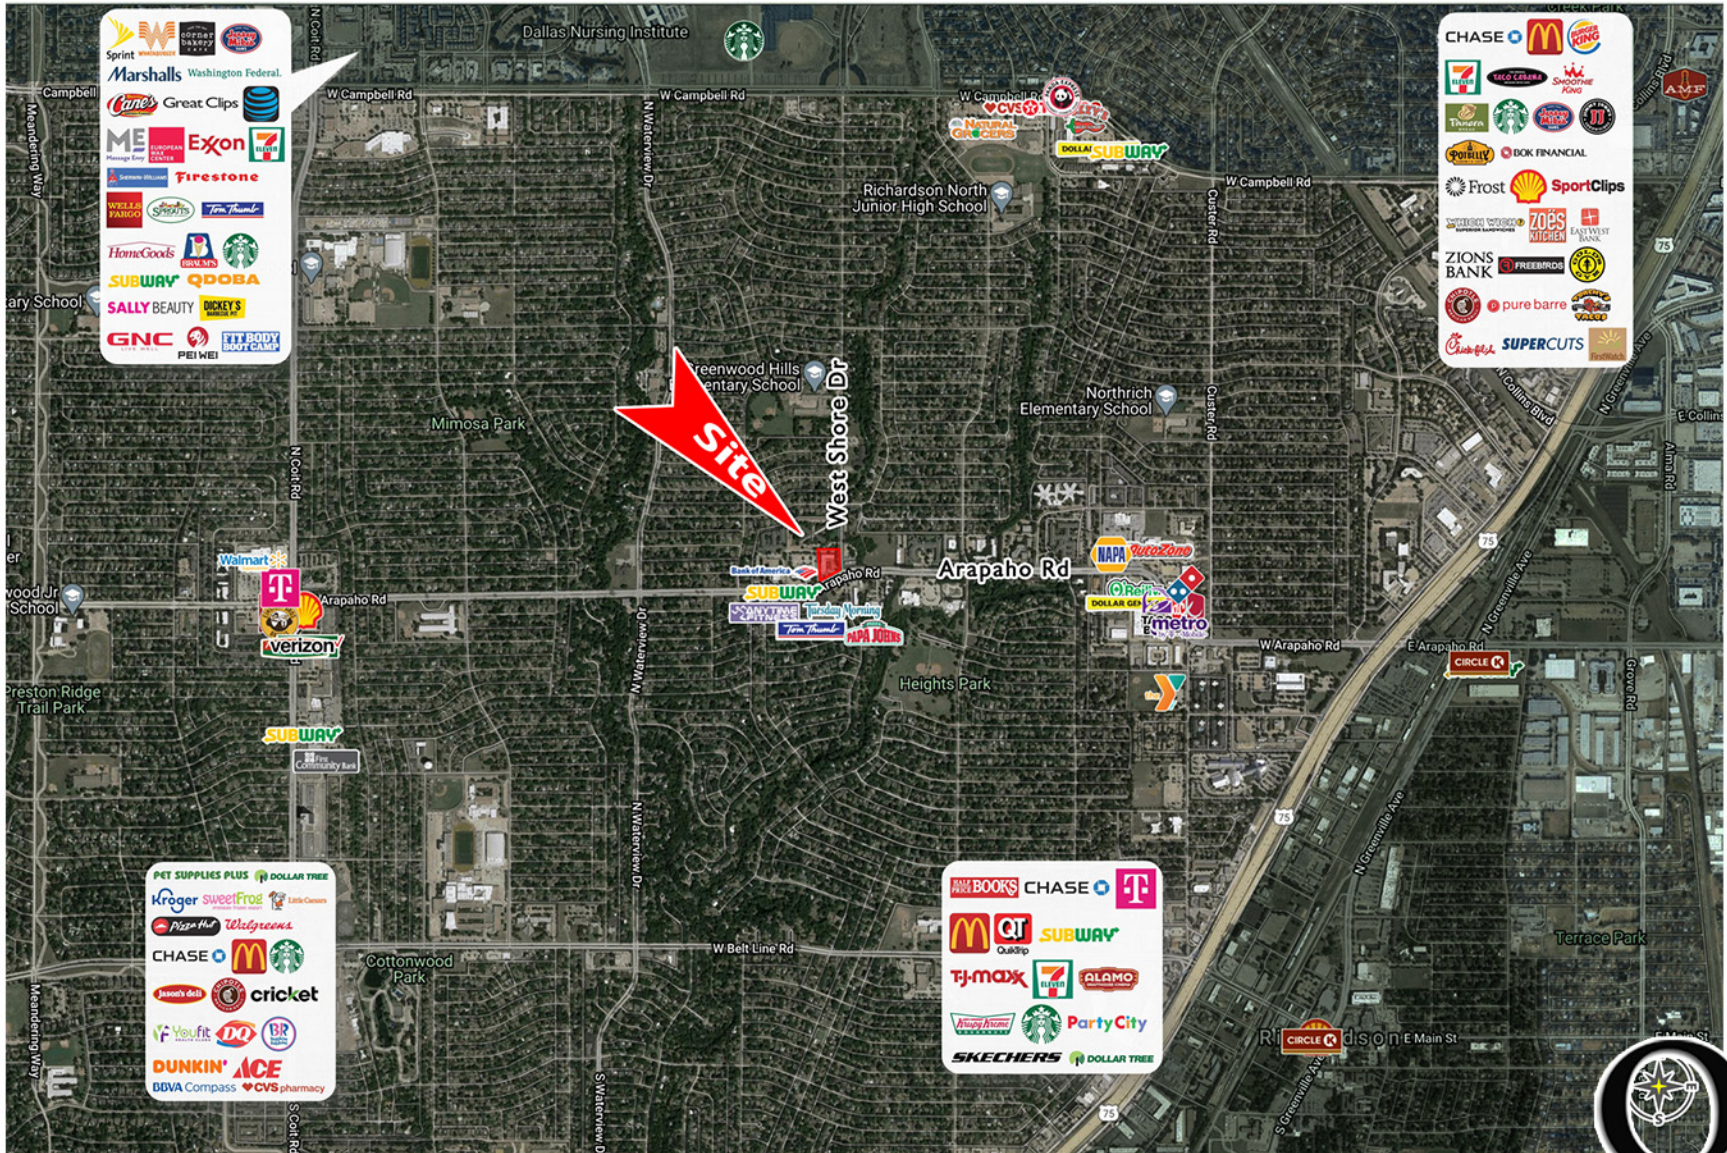

NORTH ARAPAHO VILLAGE

800 - 810 W ARAPAHO RD ■ RICHARDSON TX 75080

AERIAL

301 S SHERMAN ST, #100 • RICHARDSON TX 75081 • 972.669.8440 • F 972.783.8901 • WWW.QUINE.COM

The information contained herein was obtained from sources believed reliable; however, Quine & Associates, Inc. makes no guarantees, warranties or representation as to the completeness or accuracy thereof. The presentation of the property is submitted subject to errors, omissions, change of price or conditions prior to sale or lease or withdrawal without notice.