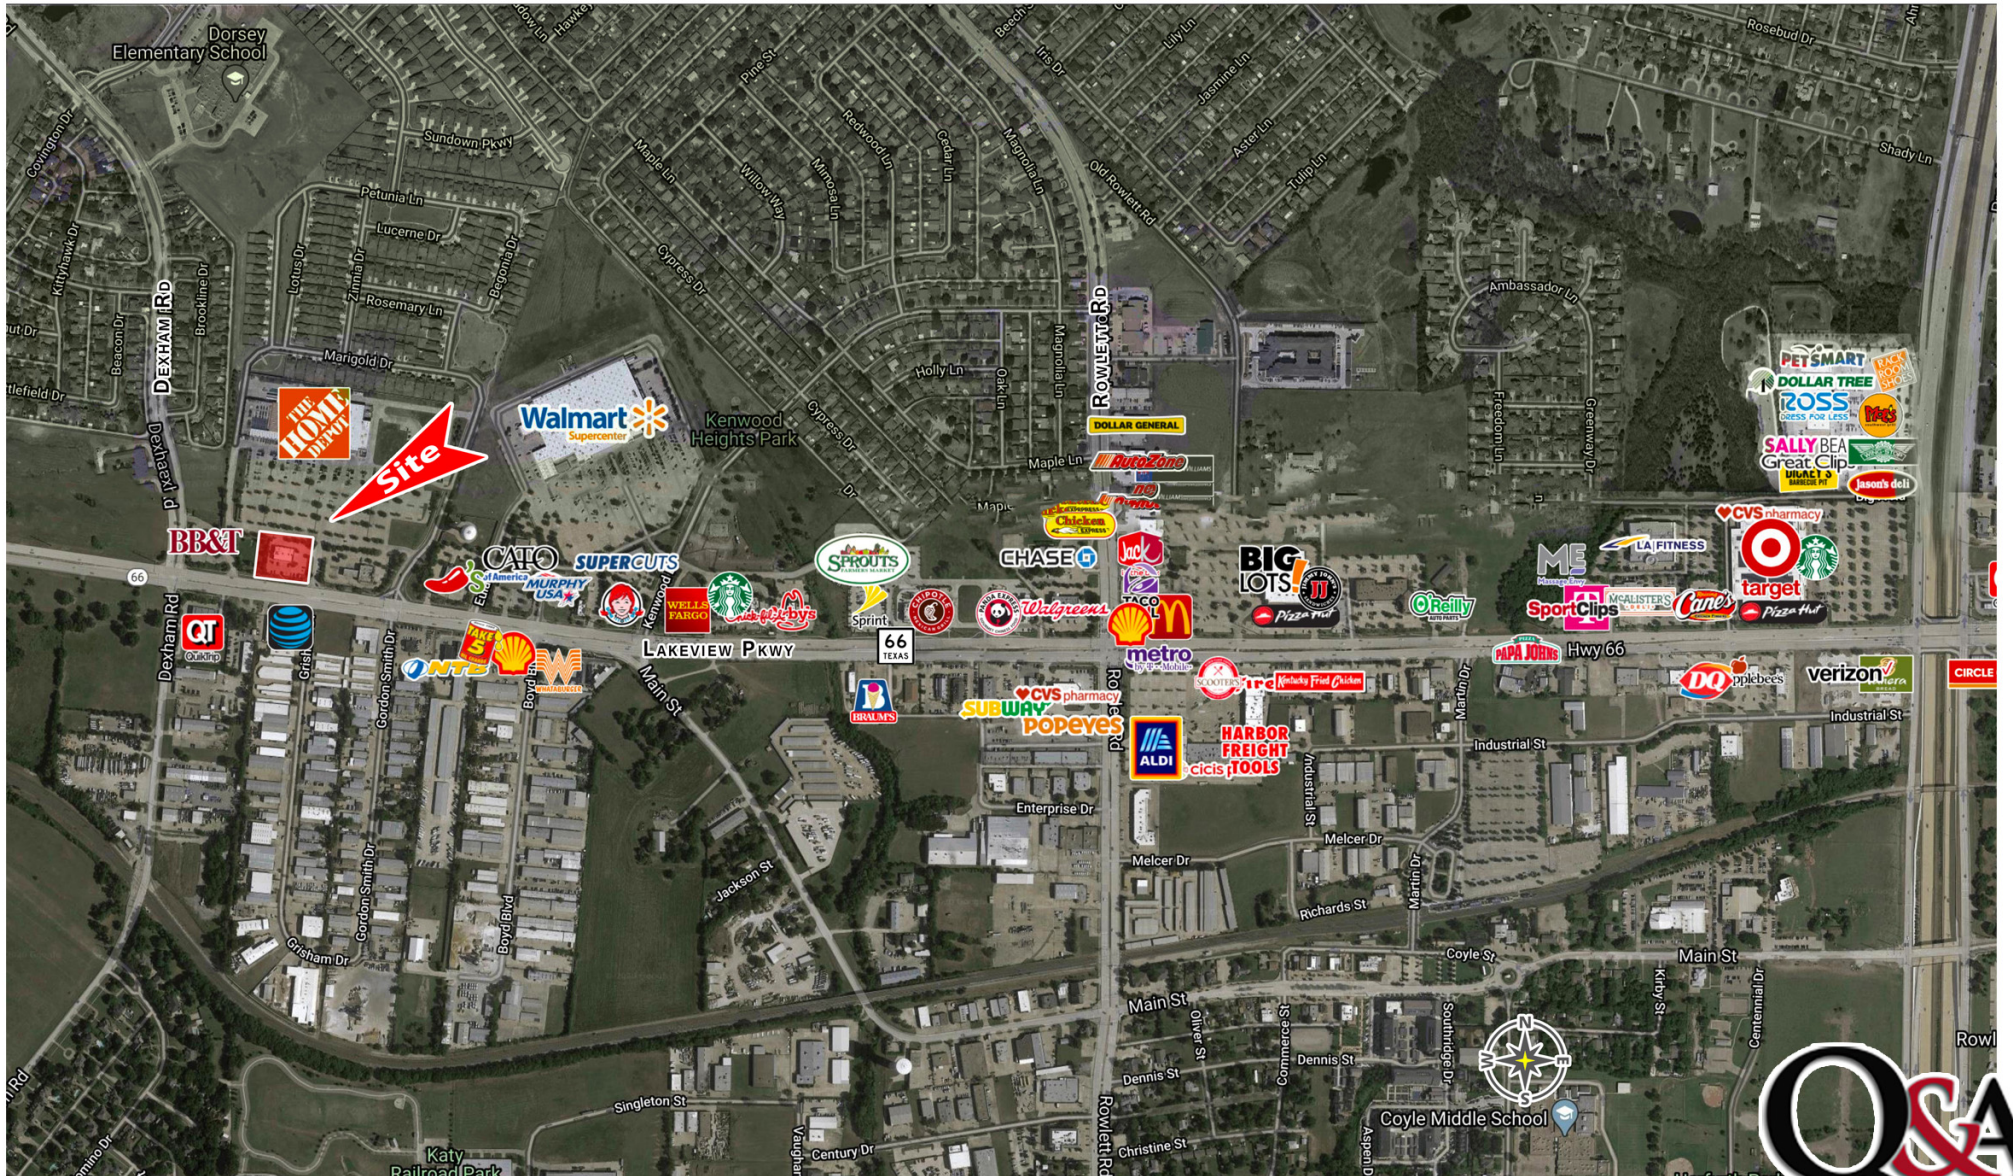

ROWLETT SHOPPING CENTER

101 LAKEVIEW PARKWAY ■ ROWLETT TX 75088

AERIAL

301 S SHERMAN ST, #100 • RICHARDSON TX 75081 • 972.669.8440 • F 972.783.8901 • WWW.QUINE.COM

RETAIL PROPERTY SPECIALISTS

The information contained herein was obtained from sources believed reliable; however, Quine & Associates, Inc. makes no guarantees, warranties or representation as to the completeness or accuracy thereof. The presentation of the property is submitted subject to errors, omissions, change of price or conditions prior to sale or lease or withdrawal without notice.