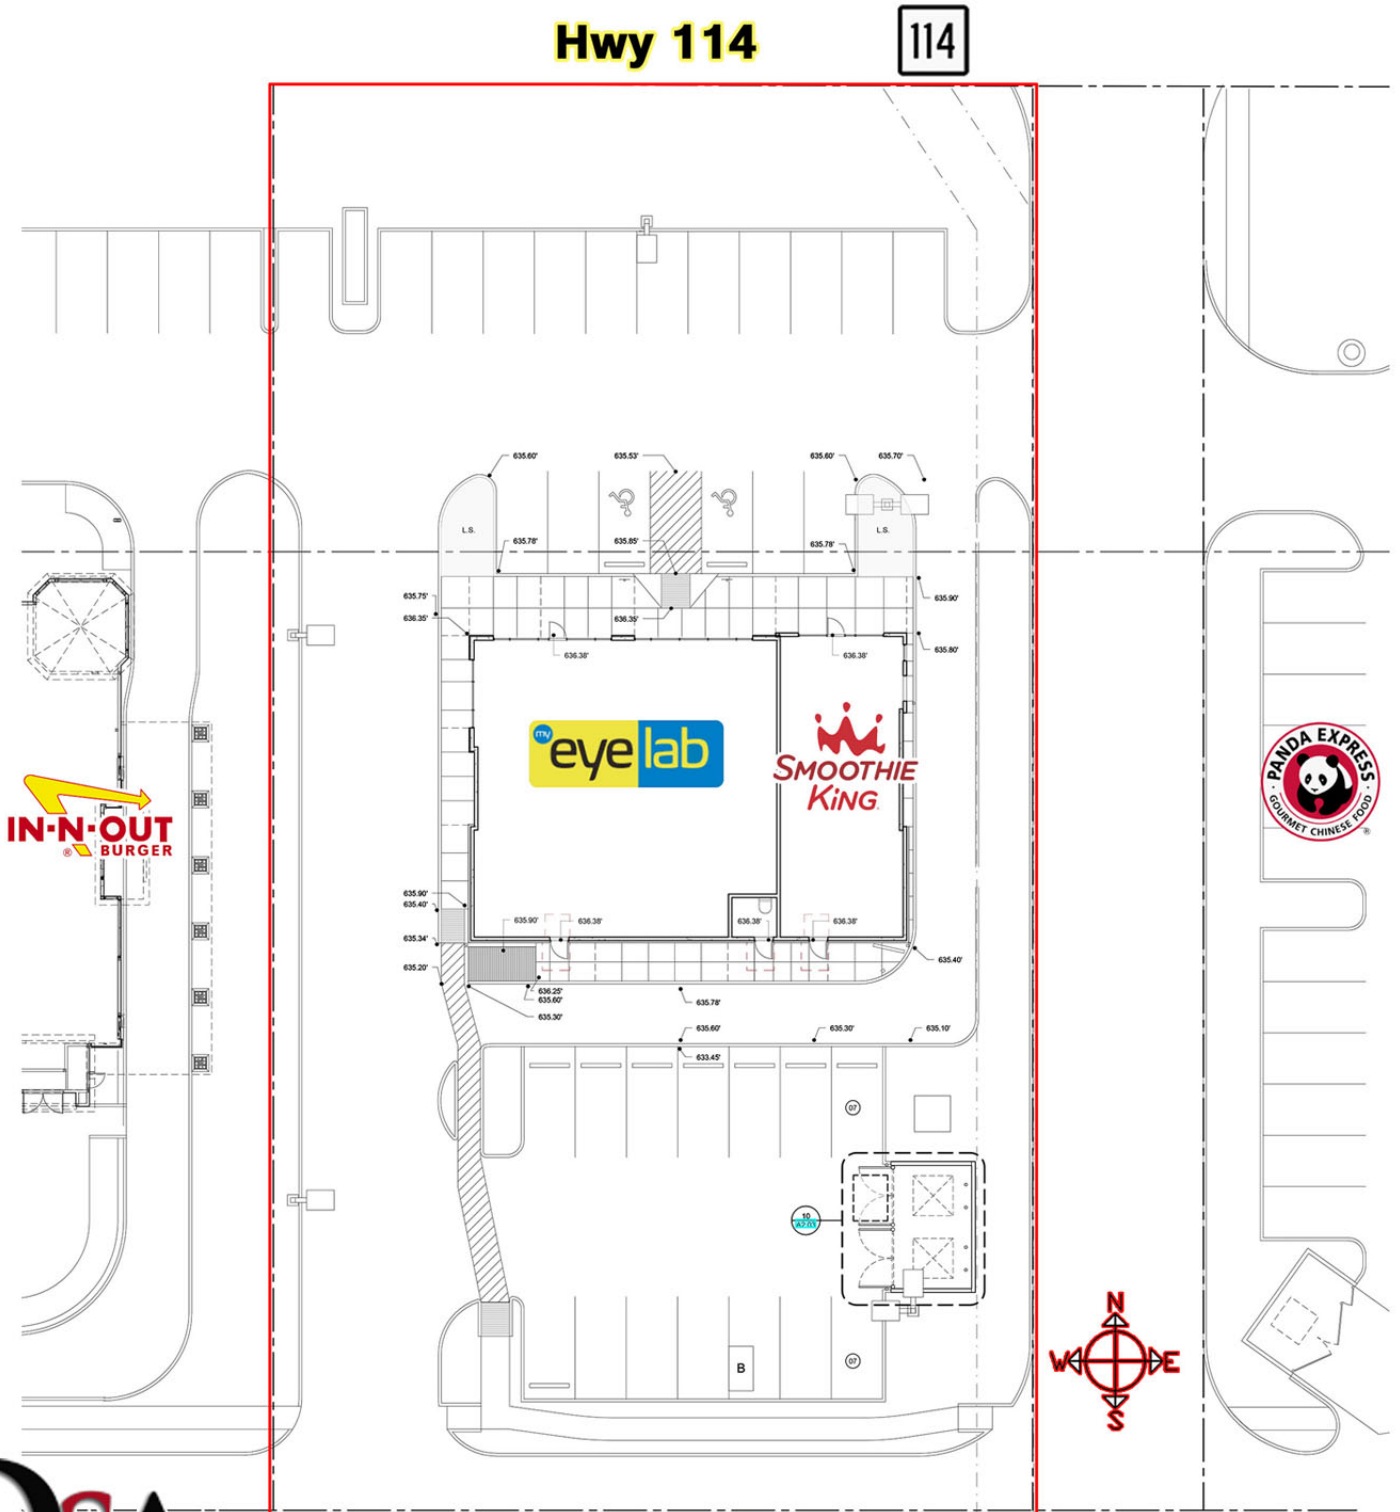

CHAMPION 114 SHOPPING CENTER
3524 HIGHWAY 114 • FORT WORTH TEXAS 76177

SITE PLAN

RETAIL PROPERTY SPECIALISTS

QUINE & ASSOCIATES, INC. • 301 S SHERMAN ST, #100 • RICHARDSON TX 75081 • 972.669.8440 • F 972.783.8901 • www.quine.com