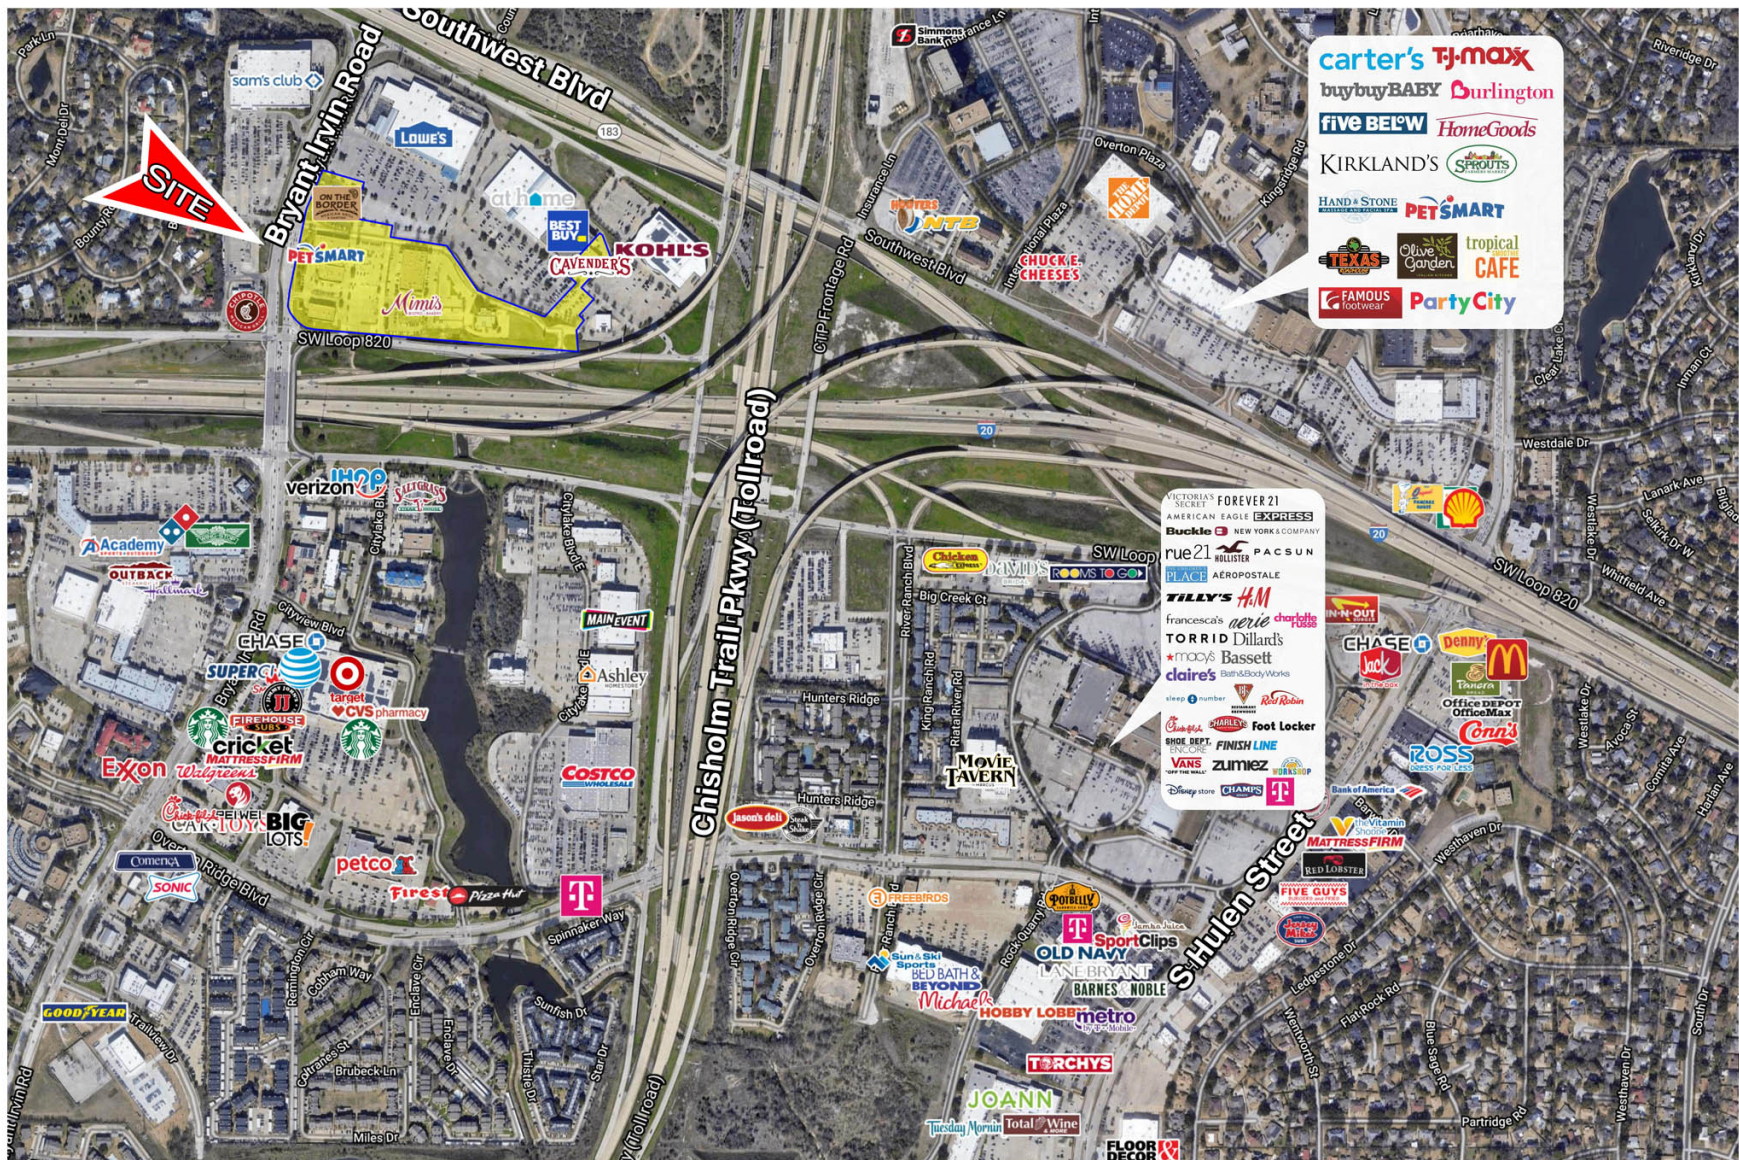

SOUTHWEST CROSSING
 SOUTHWEST LOOP 820 @ BRYANT IRVIN RD ■ FORT WORTH TX 76132

AERIAL

- carter's TJ-MAXX
- buybuyBABY Burlington
- five BELOW HomeGoods
- KIRKLAND'S SPROUTS
- HAND + STONE PETSMART
- TEXAS Olive Garden tropical CAFE
- FAMOUS Party City

- VICTORIA'S SECRET FOREVER 21
- AMERICAN EAGLE EXPRESS
- Buckle NEW YORK'S COLONY
- rue21 PAC SUN
- BLAZE AÉROPOSTALE
- TILLY'S H&M
- francesca's aerie charlotte
- TORRID Dillard's
- macy's Bassett
- claire's Barn & Boy Works
- sleep number
- Foot Locker
- SHOE DEPT. FINISH LINE
- VANS ZUMIEZ
- Disney store CHAMPS