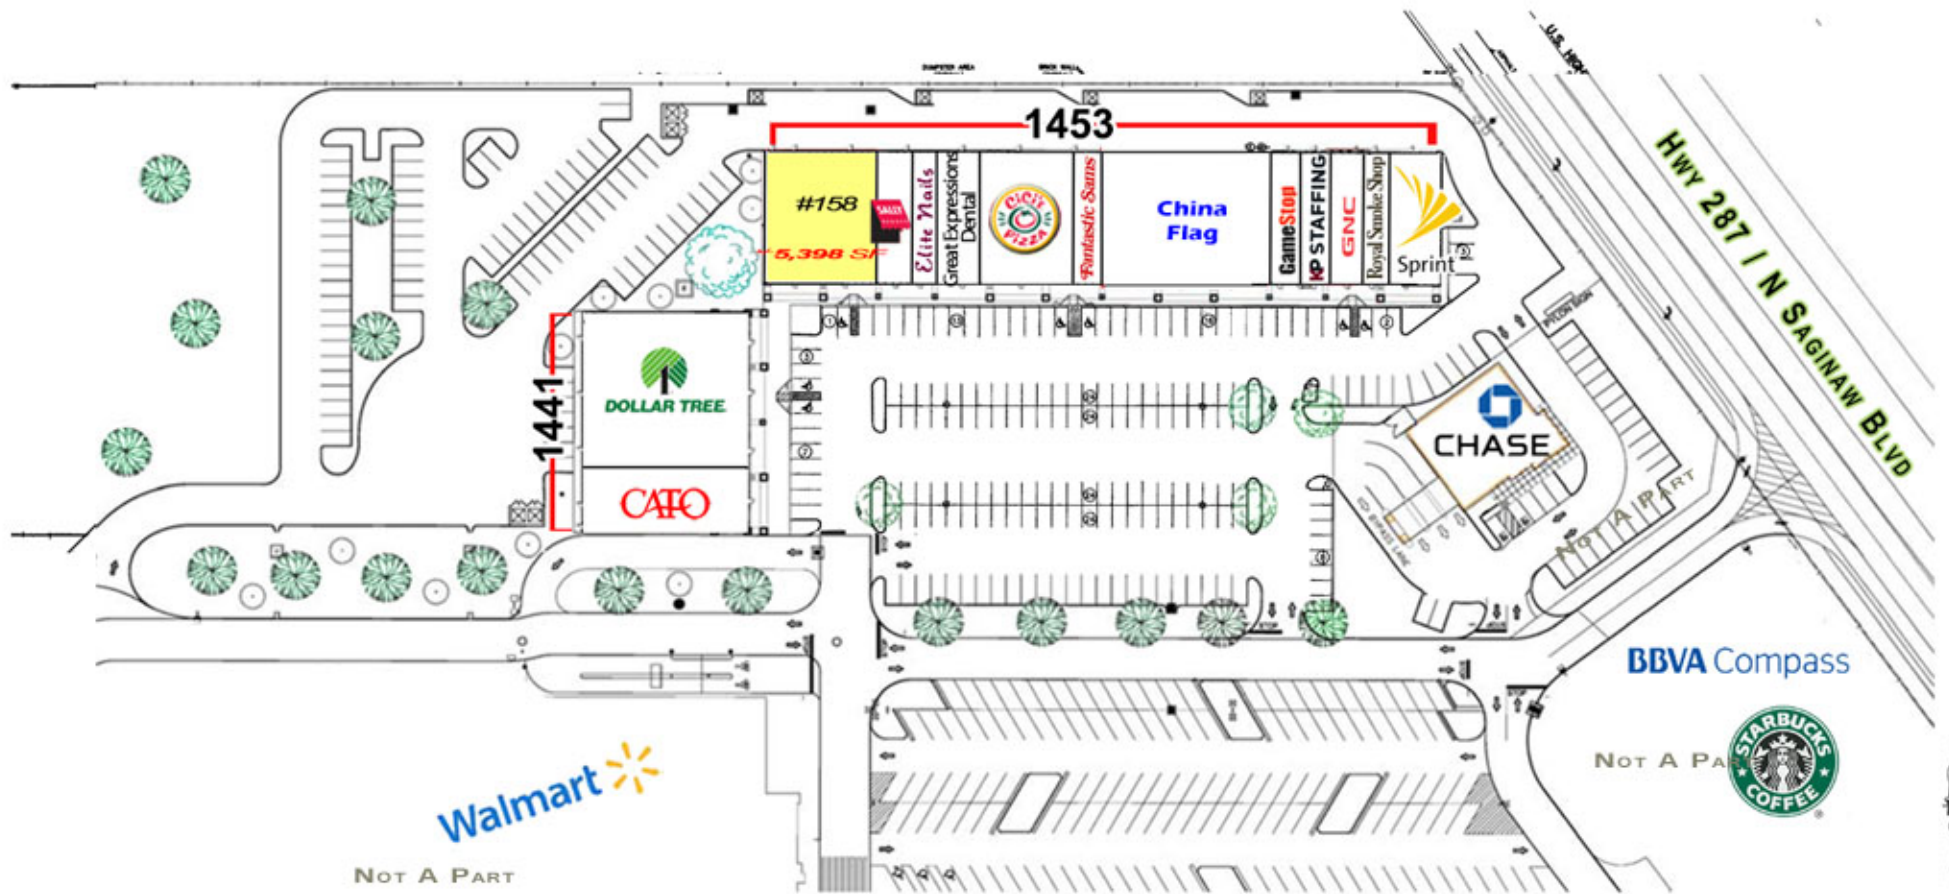

CROSS POINTE CENTER
1441-1453 N SAGINAW BLVD ■ SAGINAW TX 76179

SITE PLAN

301 S SHERMAN ST, #100 • RICHARDSON TX 75081 • 972.669.8440 • F 972.783.8901 • WWW.QUINE.COM **RETAIL PROPERTY SPECIALISTS**

The information contained herein was obtained from sources believed reliable; however, Quine & Associates, Inc. makes no guarantees, warranties or representation as to the completeness or accuracy thereof. The presentation of the property is submitted subject to errors, omissions, change of price or conditions prior to sale or lease or withdrawal without notice.