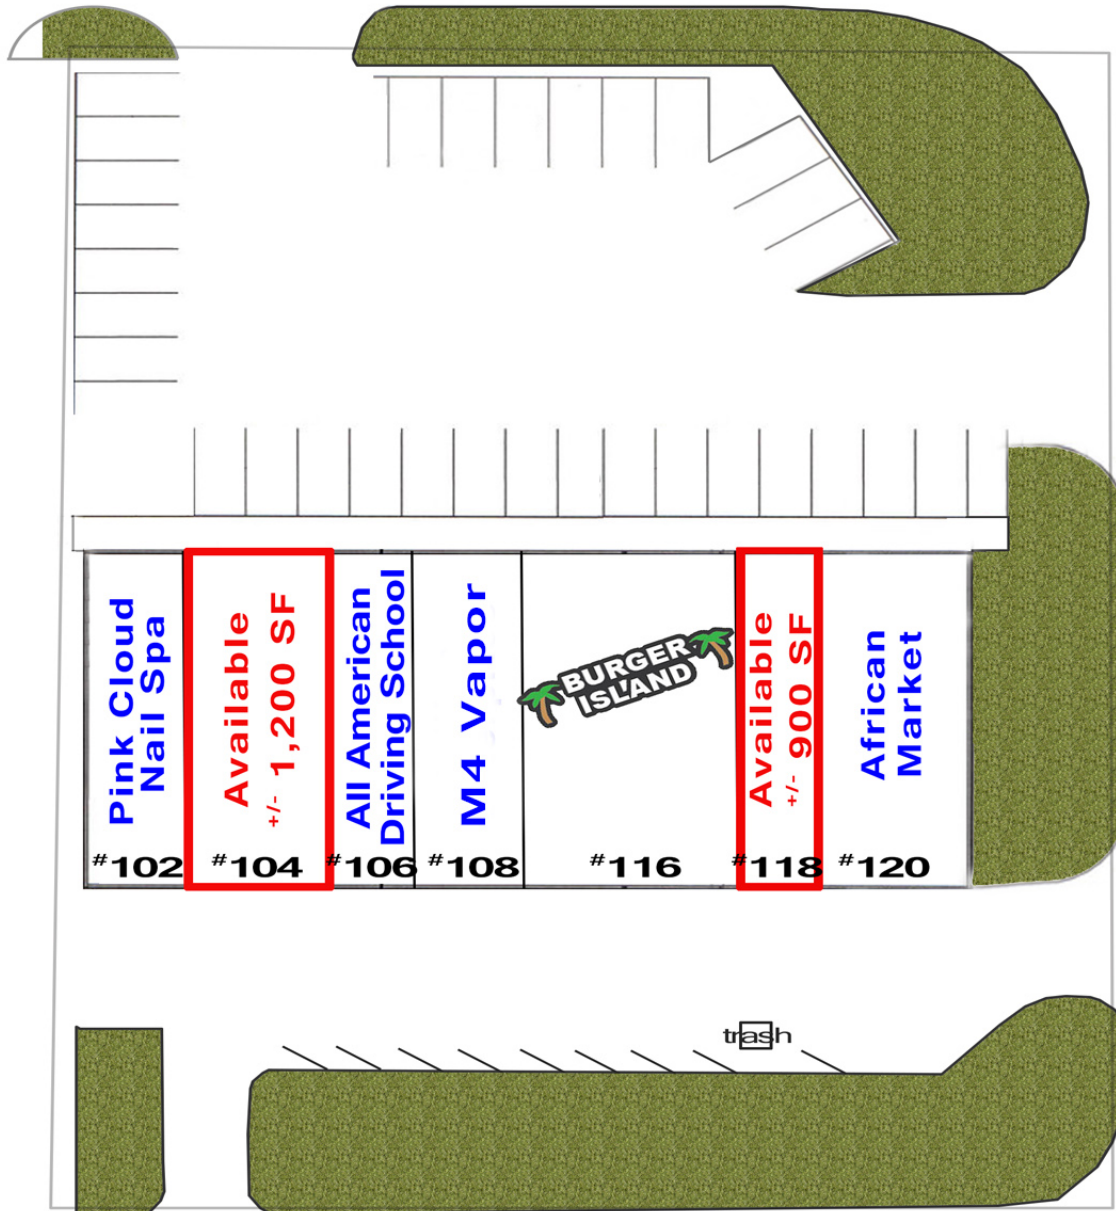

SITE PLAN

Hwy 78

Sachse Rd

Billingsley St

RETAIL PROPERTY SPECIALISTS

QUINE & ASSOCIATES, INC. • 301 S SHERMAN ST, #100 • RICHARDSON TX 75081 • 972.669.8440 • F 972.783.8901 • www.quine.com