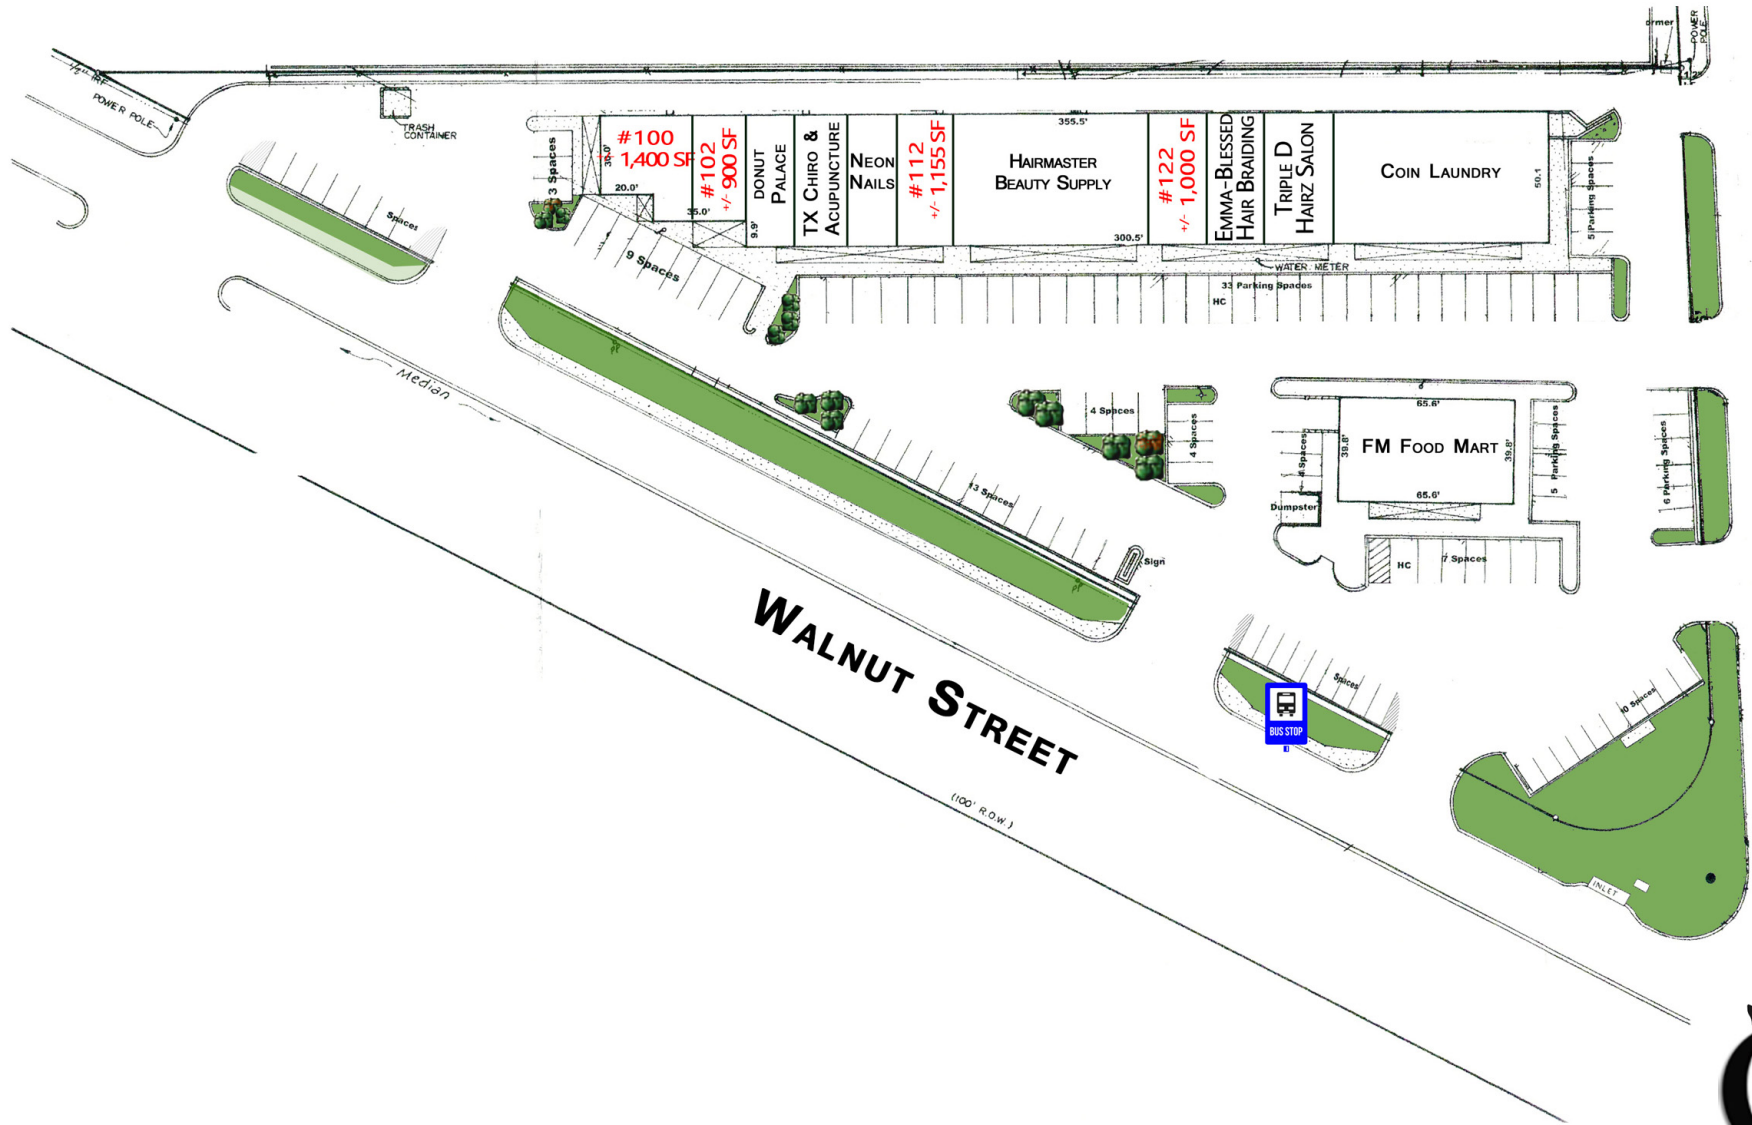

RICHLAND PLAZA SHOPPING CENTER
 9751-9761 WALNUT STREET ■ DALLAS TX 75243

SITE PLAN

AUDELIA ROAD

301 S SHERMAN ST, #100 • RICHARDSON TX 75081 • 972.669.8440 • F 972.783.8901 • WWW.QUINE.COM

RETAIL PROPERTY SPECIALISTS