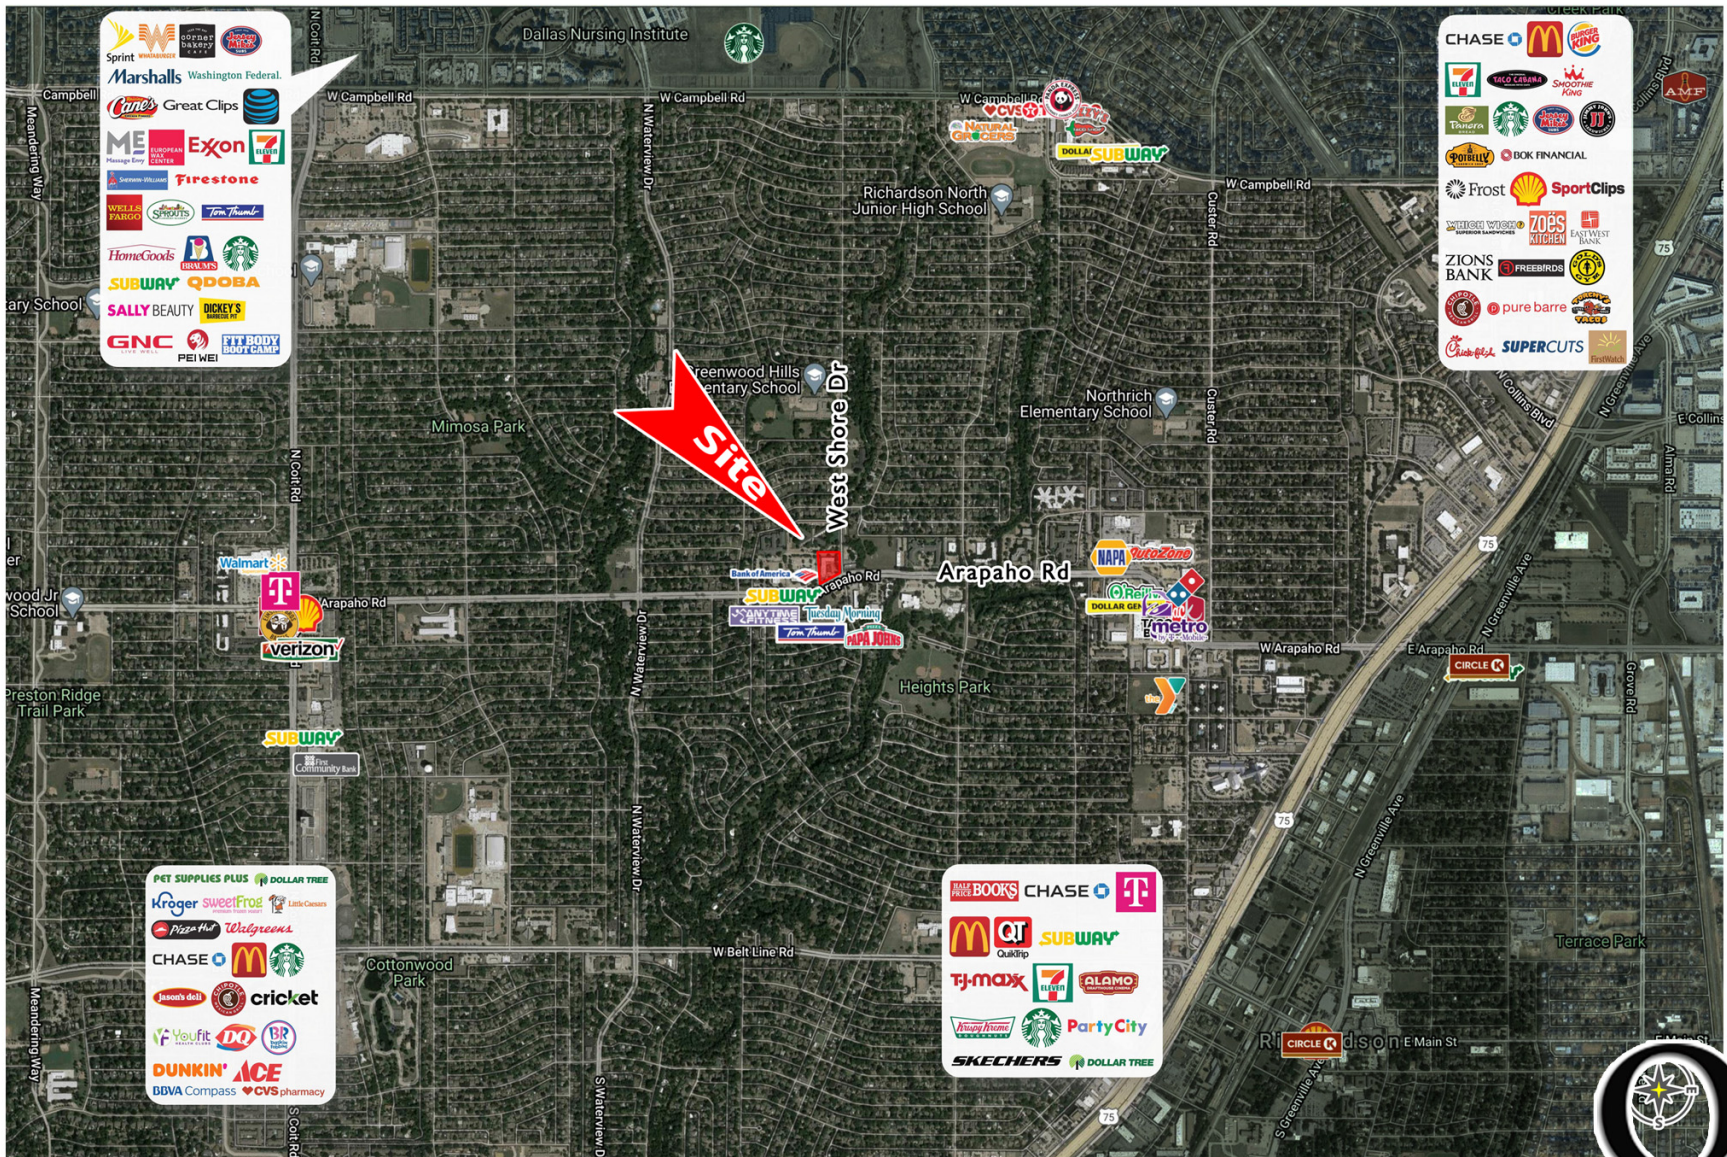

NORTH ARAPAHO VILLAGE

800 - 810 W ARAPAHO RD ■ RICHARDSON TX 75080

AERIAL