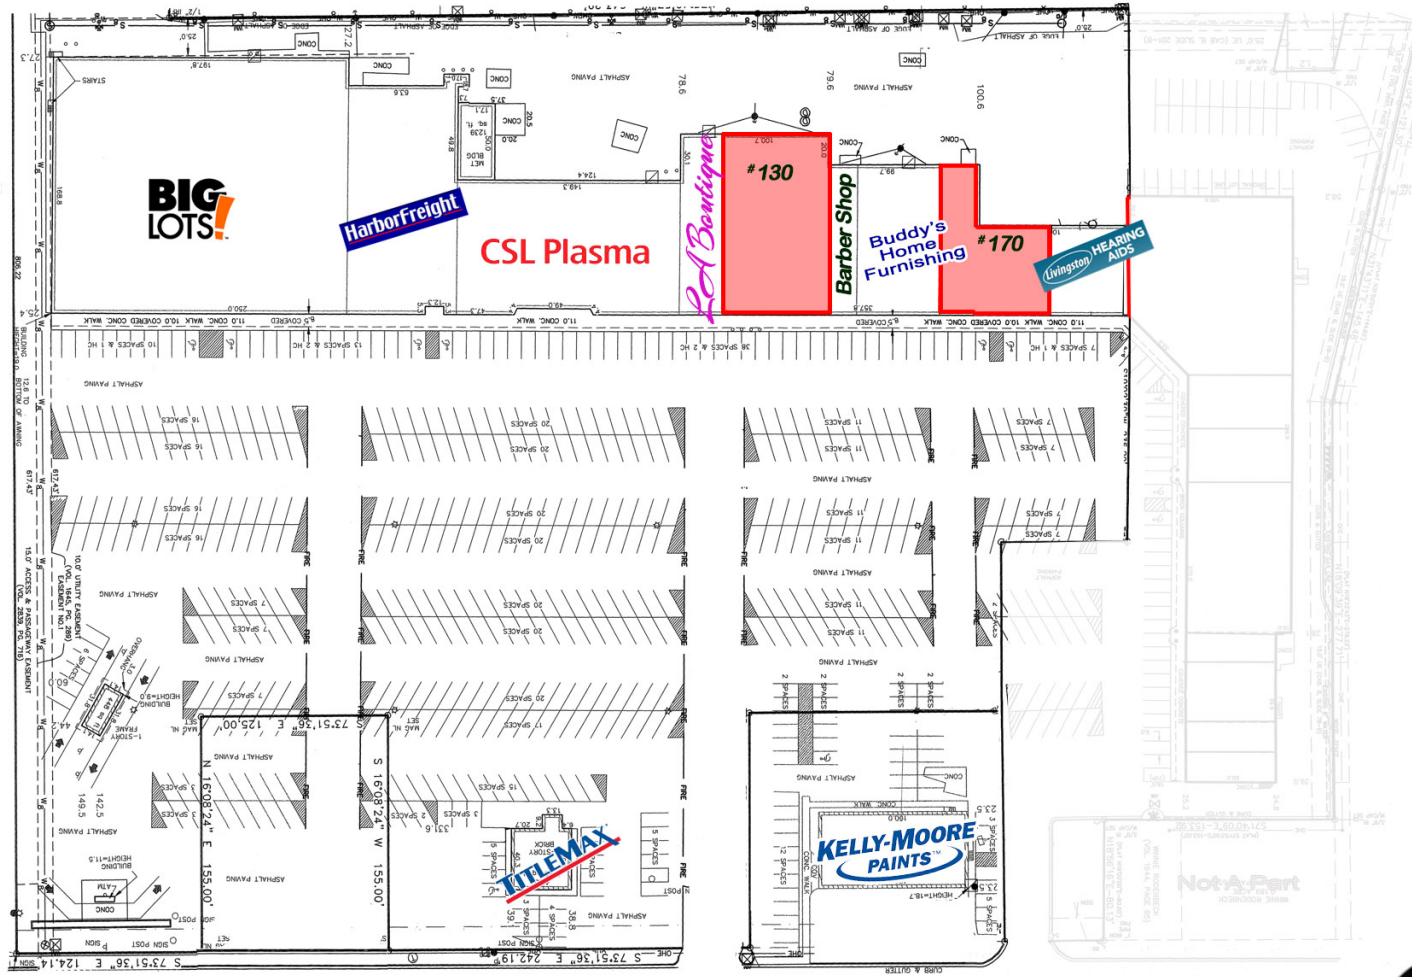

SOUTH LOOP I SHOPPING CENTER  
2600 & 2825 THORNTON LANE ■ TEMPLE TX 76502

SITE PLAN

Cottonwood Lane

Thornton Lane

301 S SHERMAN ST, #100 • RICHARDSON TX 75081 • 972.669.8440 • F 972.783.8901 • WWW.QUINE.COM