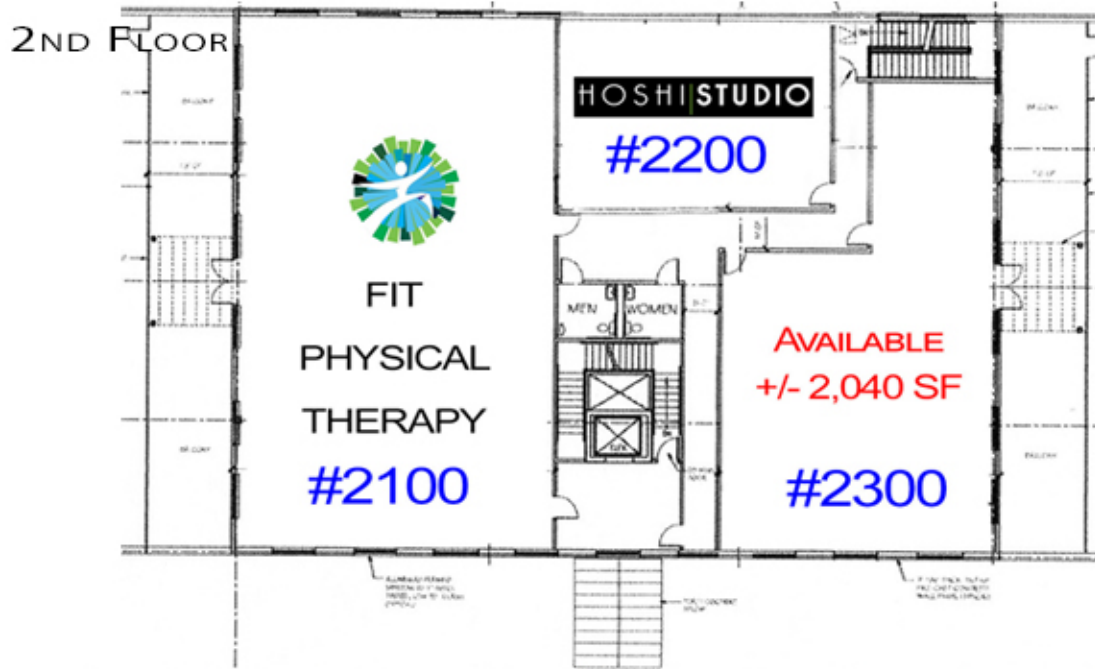

SHOPPES @ WESTSIDE MARKET II  
5480 FM 423 ■ FRISCO TX 75036

SITE PLAN

301 S SHERMAN ST, #100 • RICHARDSON TX 75081 • 972.669.8440 • F 972.783.8901 • WWW.QUINE.COM

RETAIL PROPERTY SPECIALISTS