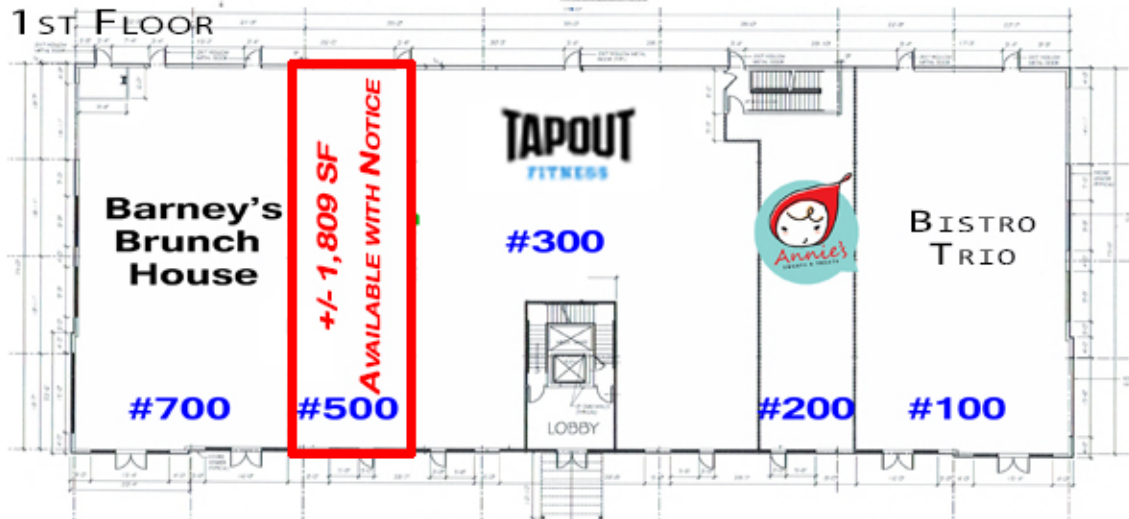

SHOPPES @ WESTSIDE MARKET II  
5480 FM 423 ■ FRISCO TX 75036

SITE PLAN

301 S SHERMAN ST, #100 • RICHARDSON TX 75081 • 972.669.8440 • F 972.783.8901 • WWW.QUINE.COM

RETAIL PROPERTY SPECIALISTS