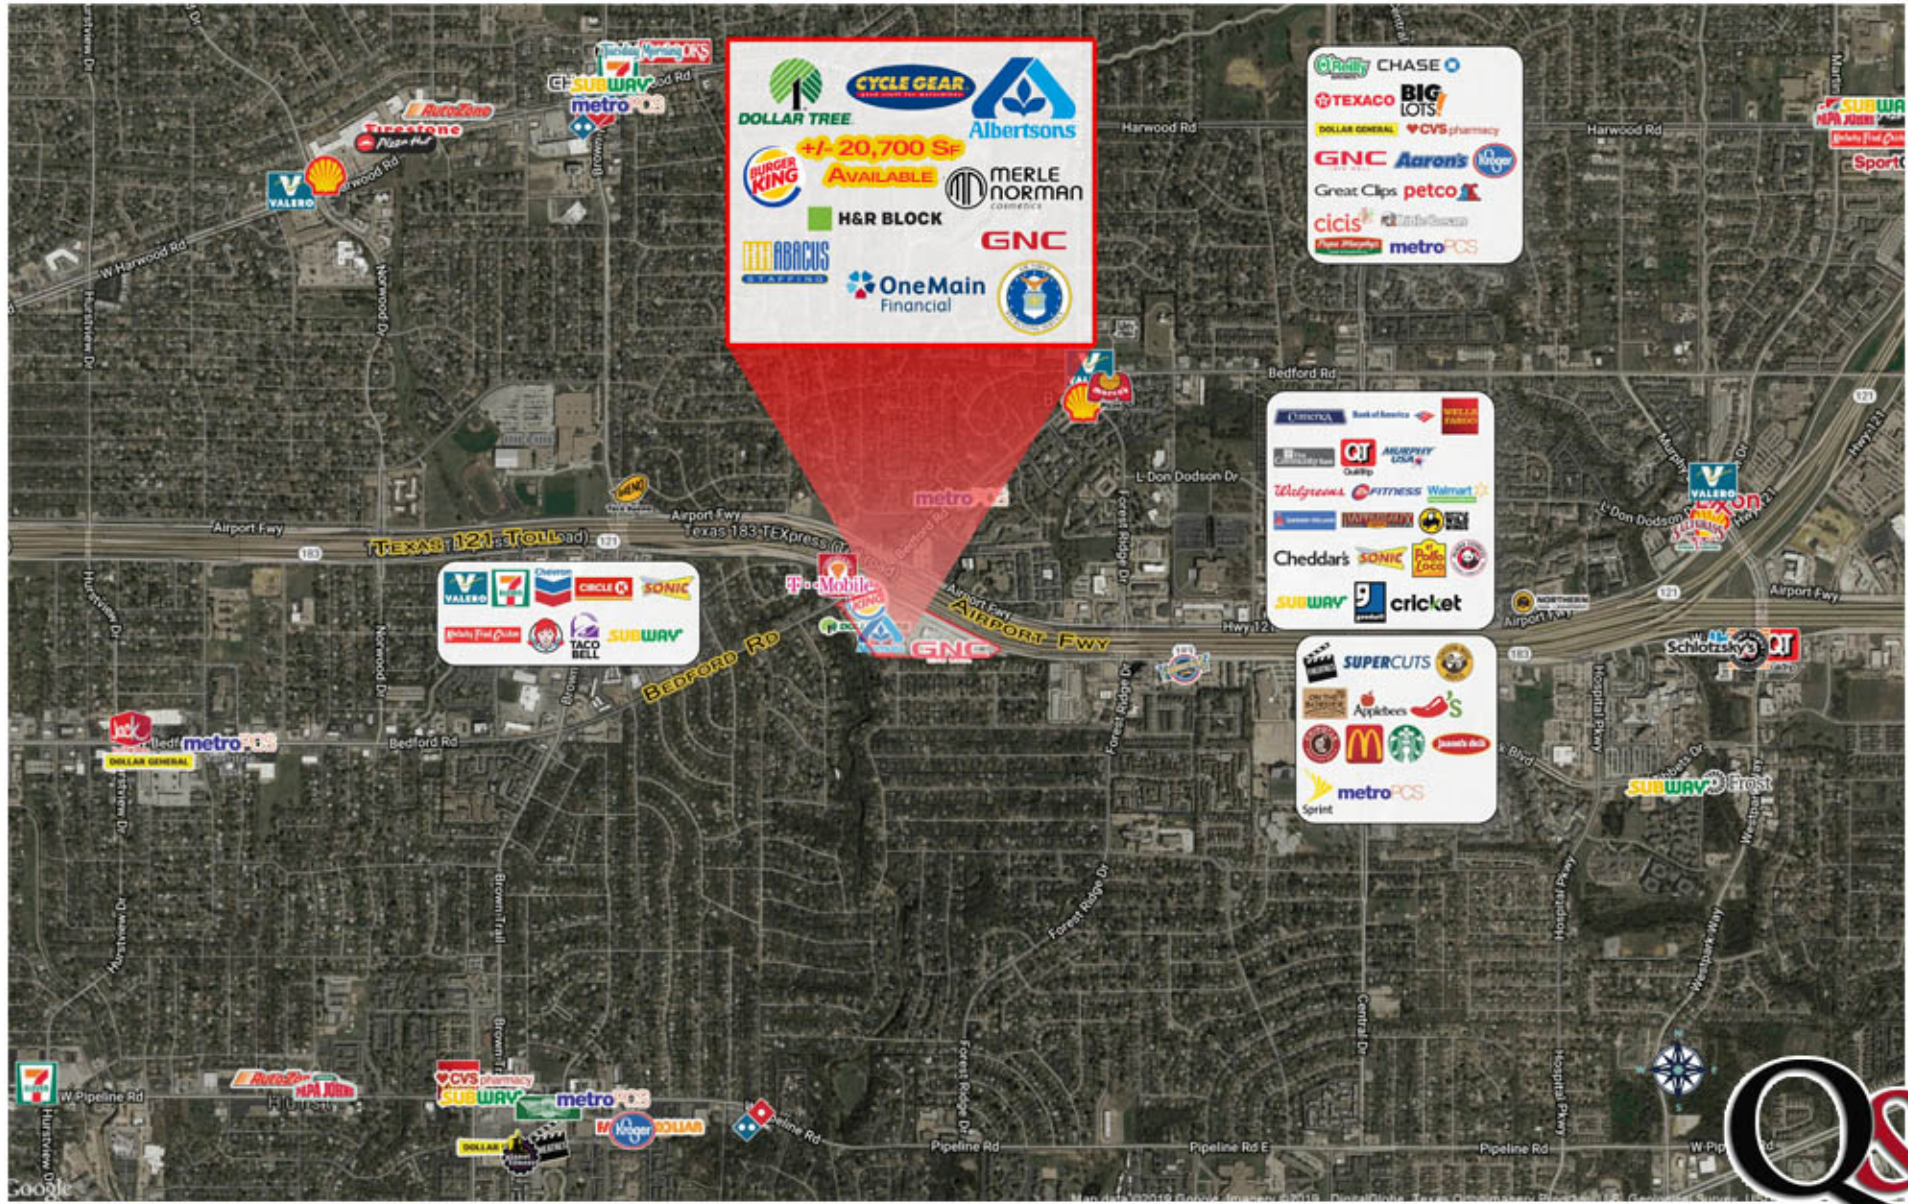

CIMARRON PLAZA SHOPPING CENTER  
 1220-1424 AIRPORT FREEWAY ■ BEDFORD TX 76022

AERIAL

301 S SHERMAN ST, #100 • RICHARDSON TX 75081 • 972.669.8440 • F 972.783.8901 • WWW.QUINE.COM **RETAIL PROPERTY SPECIALISTS**