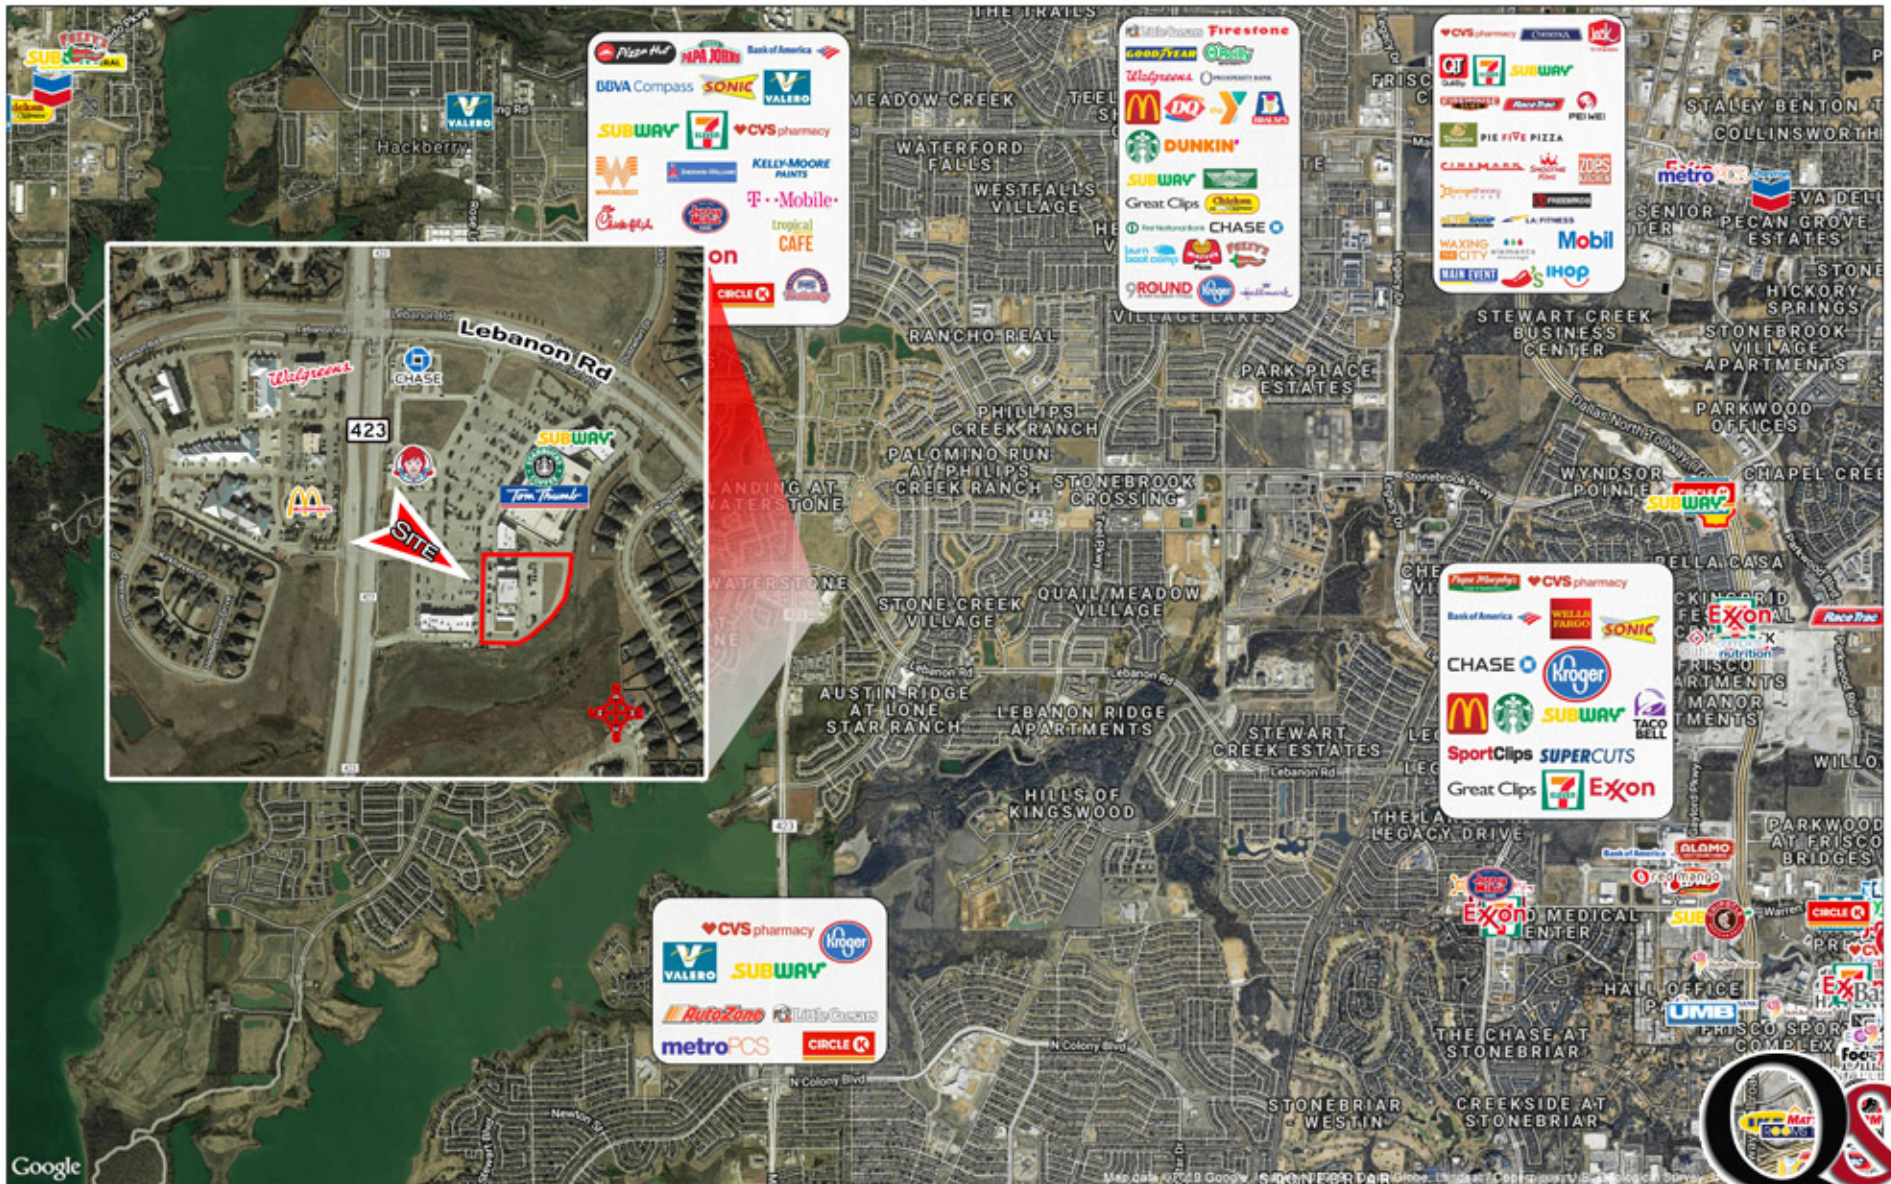

SHOPPES @ WESTSIDE MARKET II

5480 FM 423 ■ FRISCO TX 75036

AERIAL

301 S SHERMAN ST, #100 • RICHARDSON TX 75081 • 972.669.8440 • F 972.783.8901 • WWW.QUINE.COM **RETAILPROPERTY SPECIALISTS**

The information contained herein was obtained from sources believed reliable; however, Quine & Associates, Inc. makes no guarantees, warranties or representation as to the completeness or accuracy thereof. The presentation of the property is submitted subject to errors, omissions, change of price or conditions prior to sale or lease or withdrawal without notice.