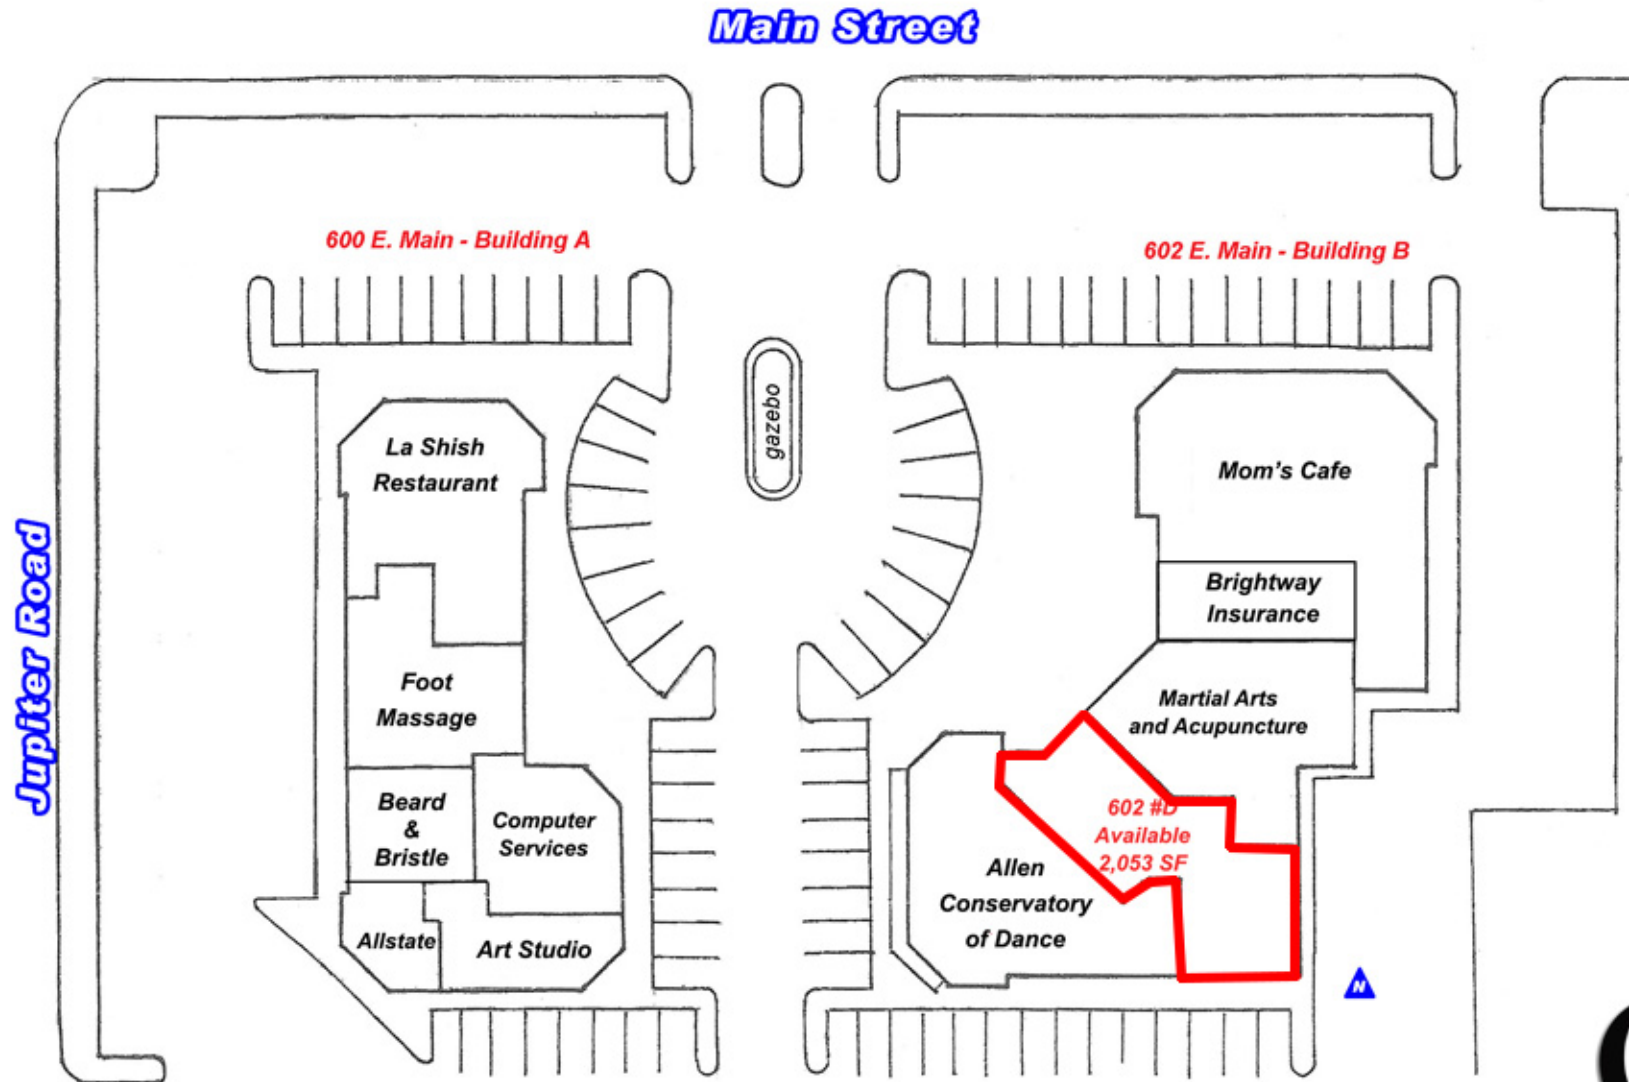

EAGLE PLAZA
600-602 EAST MAIN STREET ■ ALLEN TX 75002

SITE PLAN

301 S SHERMAN ST, #100 • RICHARDSON TX 75081 • 972.669.8440 • F 972.783.8901 • WWW.QUINE.COM

RETAIL PROPERTY SPECIALISTS