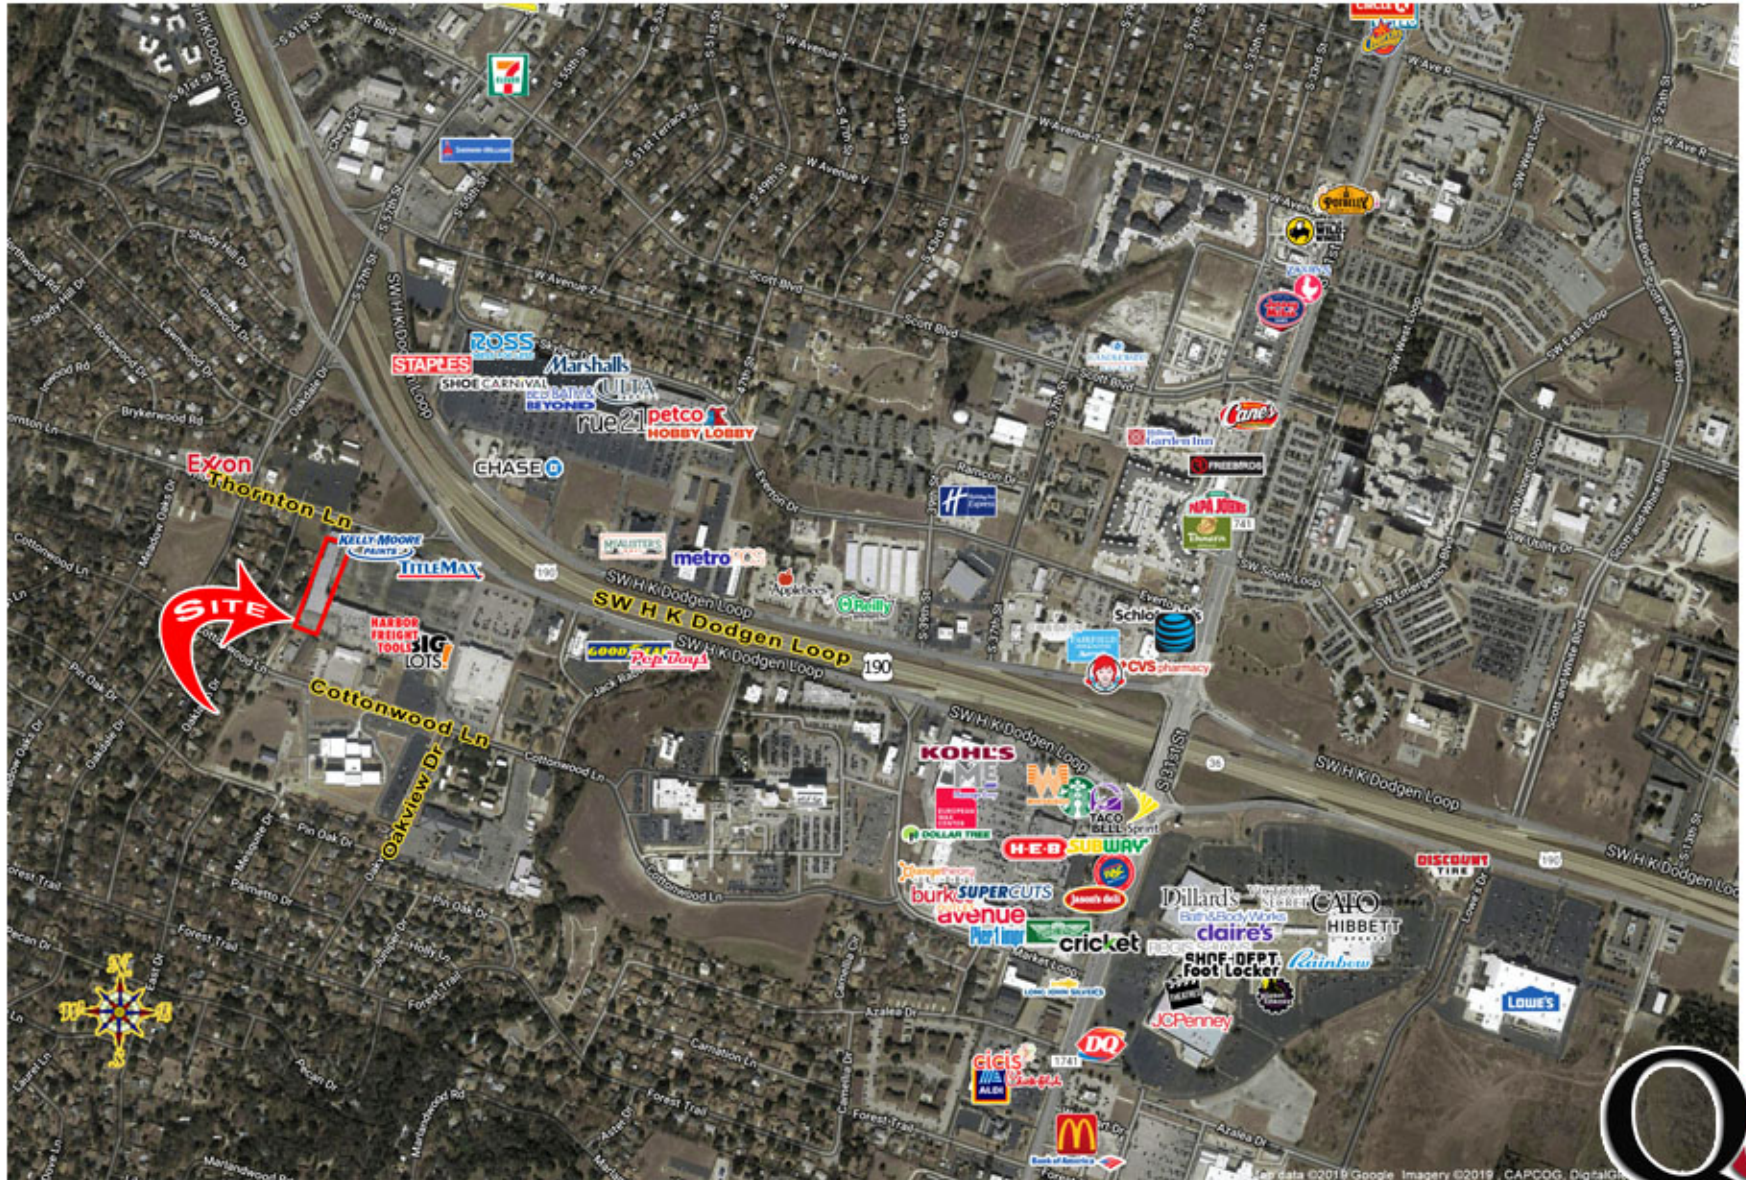

SOUTH LOOP II SHOPPING CENTER  
2825 THORNTON LANE ■ TEMPLE TX 76502

AERIAL

301 S SHERMAN ST, #100 • RICHARDSON TX 75081 • 972.669.8440 • F 972.783.8901 • WWW.QUINE.COM

RETAIL PROPERTY SPECIALISTS

The information contained herein was obtained from sources believed reliable; however, Quine & Associates, Inc. makes no guarantees, warranties or representation as to the completeness or accuracy thereof. The presentation of the property is submitted subject to errors, omissions, change of price or conditions prior to sale or lease or withdrawal without notice.