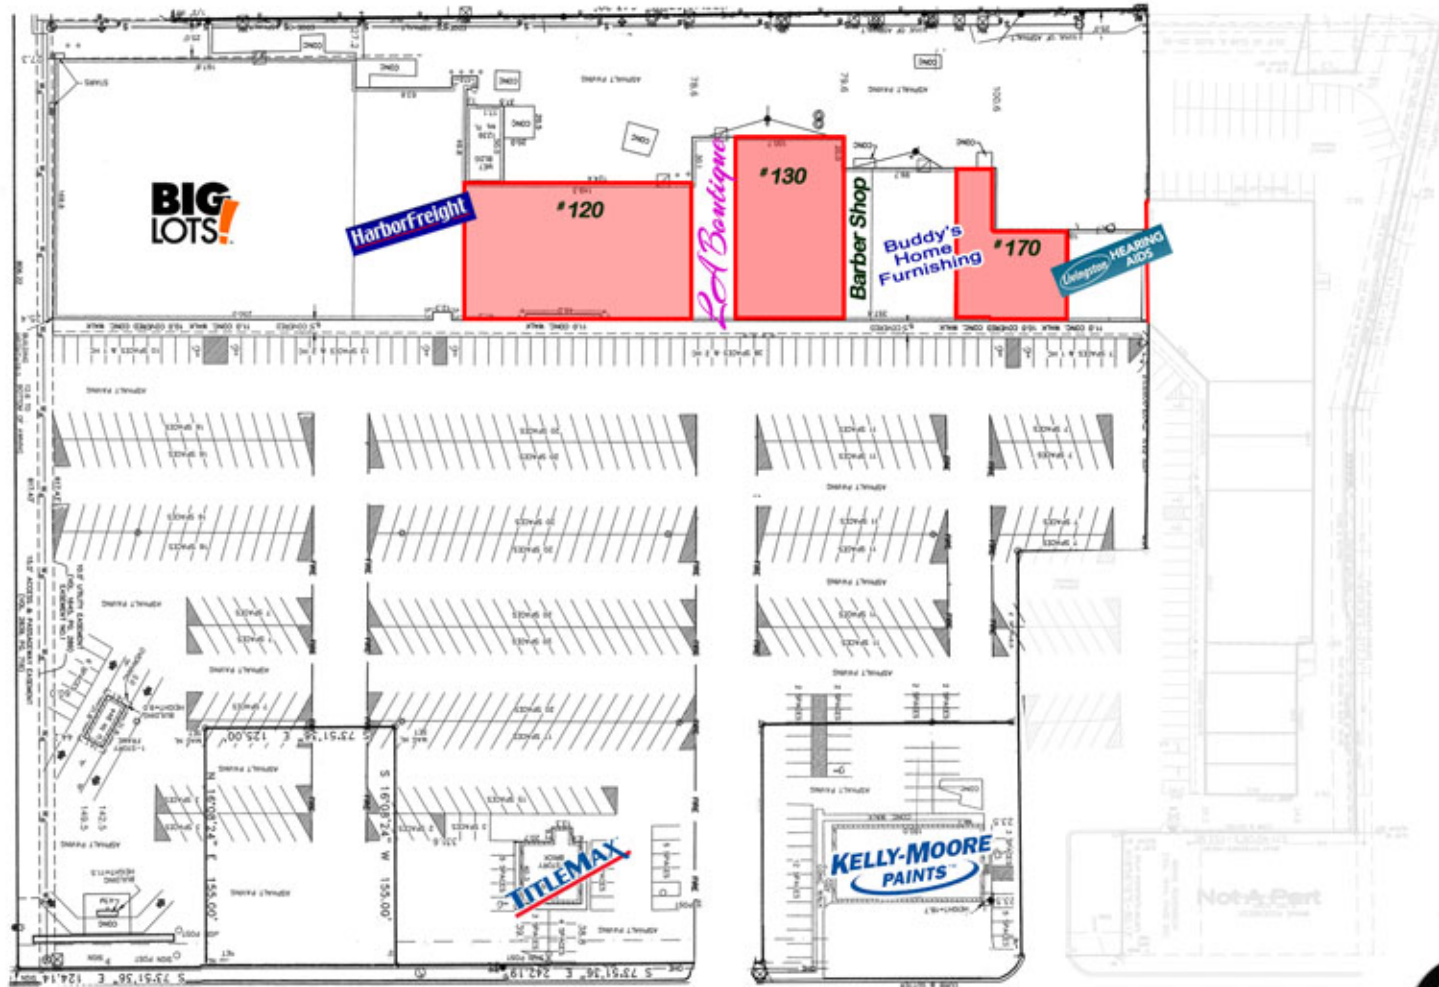

SOUTH LOOP I SHOPPING CENTER  
2600 & 2825 THORNTON LANE ■ TEMPLE TX 76502

SITE PLAN

Cottonwood Lane

Thornton Lane

301 S SHERMAN ST, #100 • RICHARDSON TX 75081 • 972.669.8440 • F 972.783.8901 • WWW.QUINE.COM