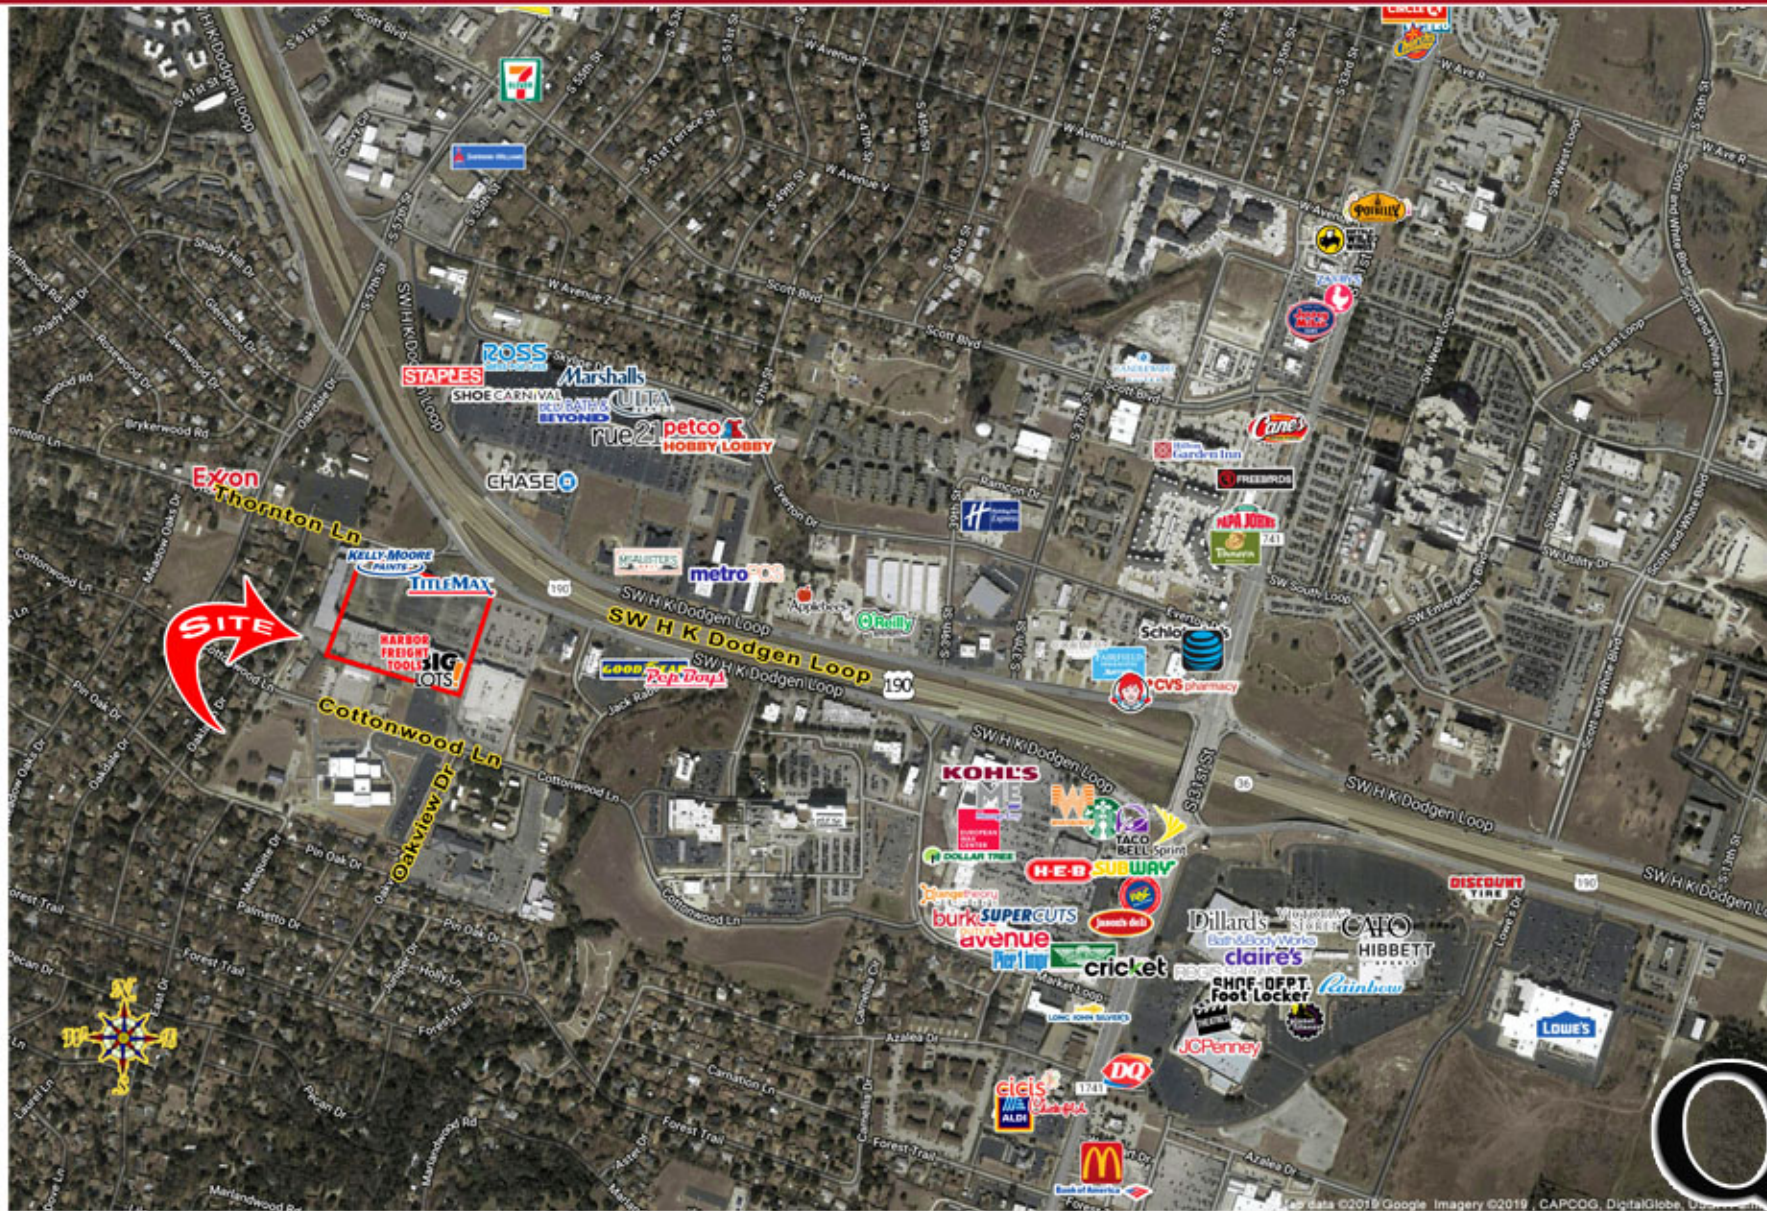

SOUTH LOOP I SHOPPING CENTER  
2600 THORNTON LANE ■ TEMPLE TX 76502

AERIAL

301 S SHERMAN ST, #100 • RICHARDSON TX 75081 • 972.669.8440 • F 972.783.8901 • WWW.QUINE.COM

The information contained herein was obtained from sources believed reliable; however, Quine & Associates, Inc. makes no guarantees, warranties or representation as to the completeness or accuracy thereof. The presentation of the property is submitted subject to errors, omissions, change of price or conditions prior to sale or lease or withdrawal without notice.