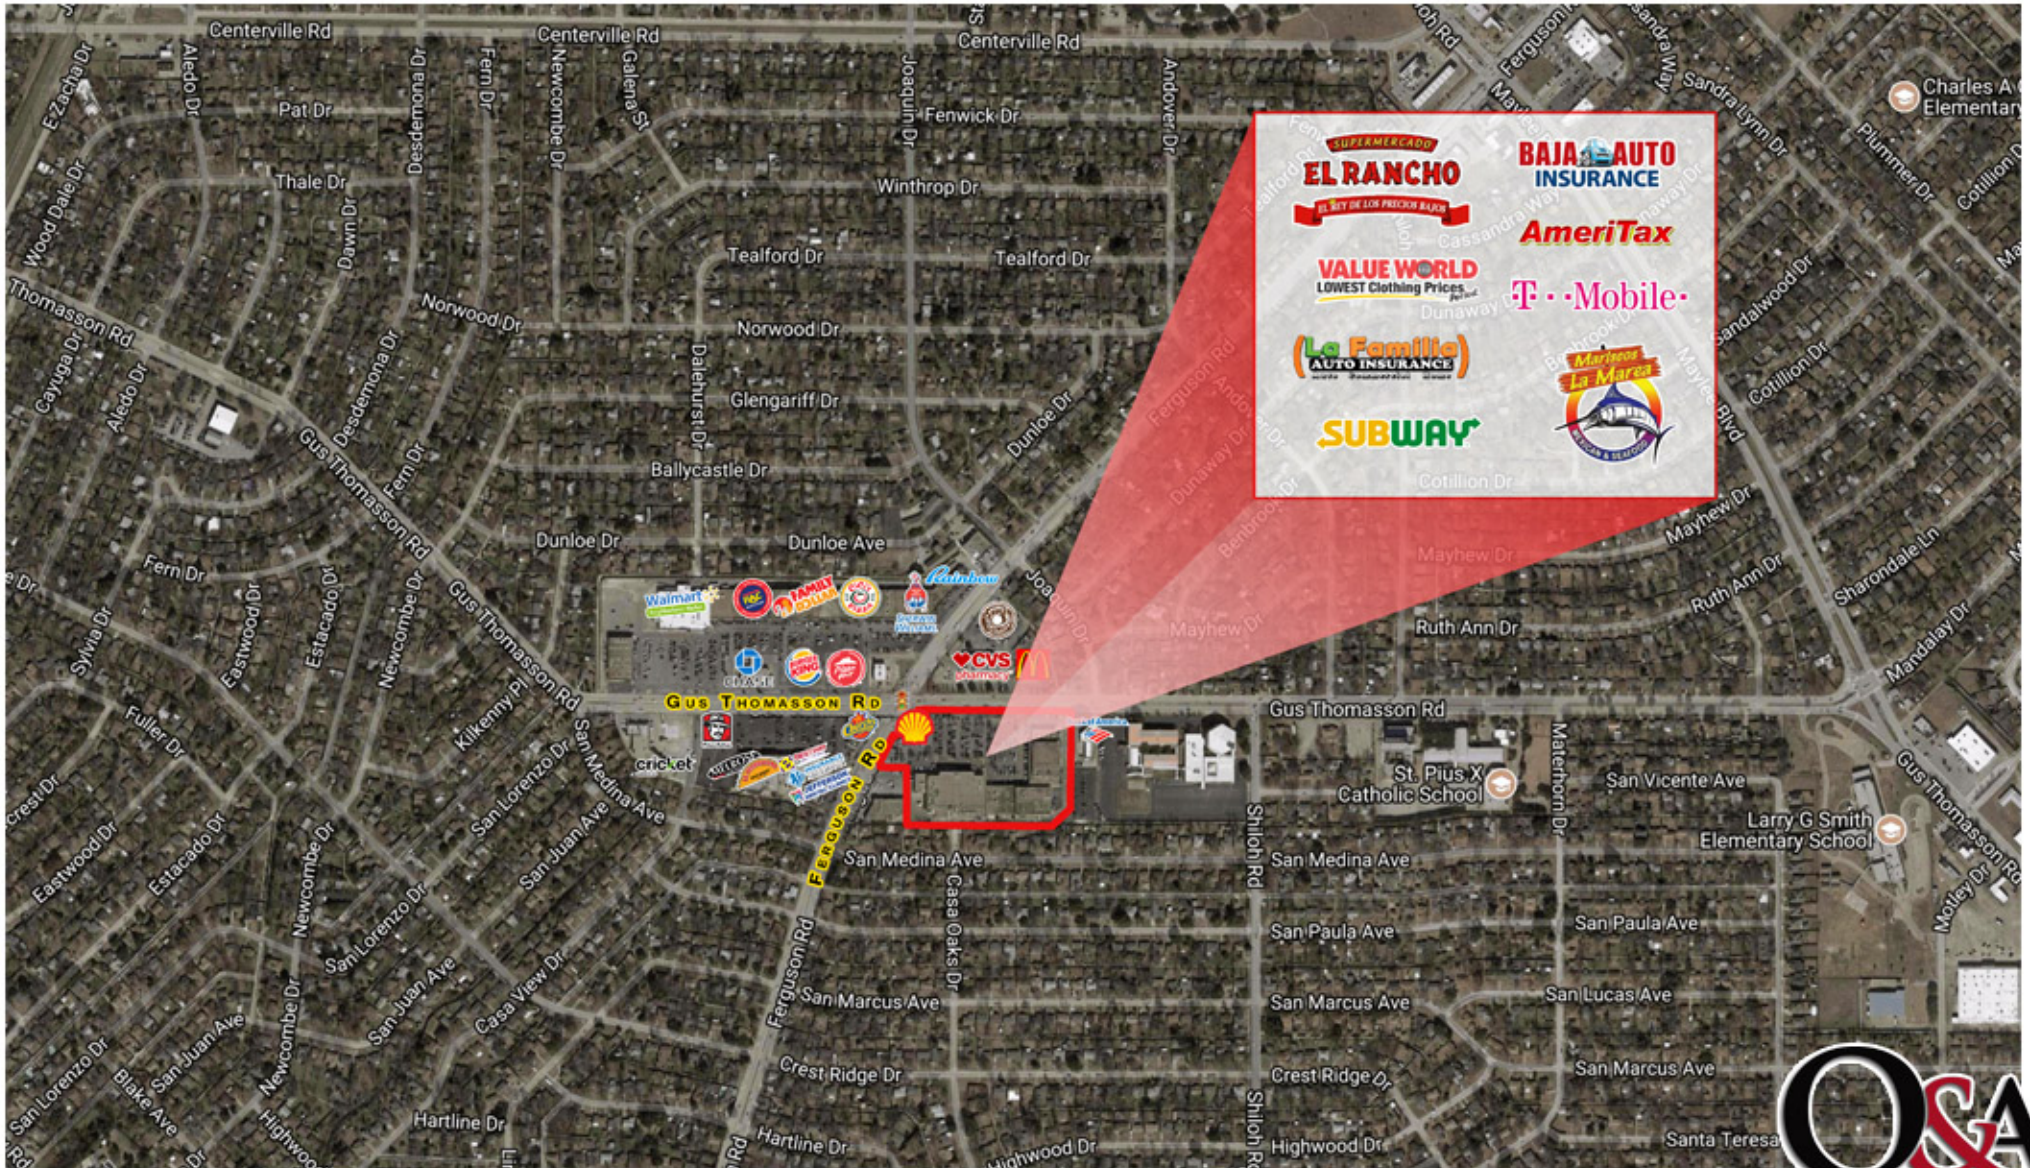

CASA VIEW VILLAGE
2506 -2598 GUS THOMASSON RD ■ DALLAS TX 75228

AERIAL

301 S SHERMAN ST, #100 • RICHARDSON TX 75081 • 972.669.8440 • F 972.783.8901 • WWW.QUINE.COM **Q&A** RETAIL PROPERTY SPECIALISTS

The information contained herein was obtained from sources believed reliable; however, Quine & Associates, Inc. makes no guarantees, warranties or representation as to the completeness or accuracy thereof. The presentation of the property is submitted subject to errors, omissions, change of price or conditions prior to sale or lease or withdrawal without notice.