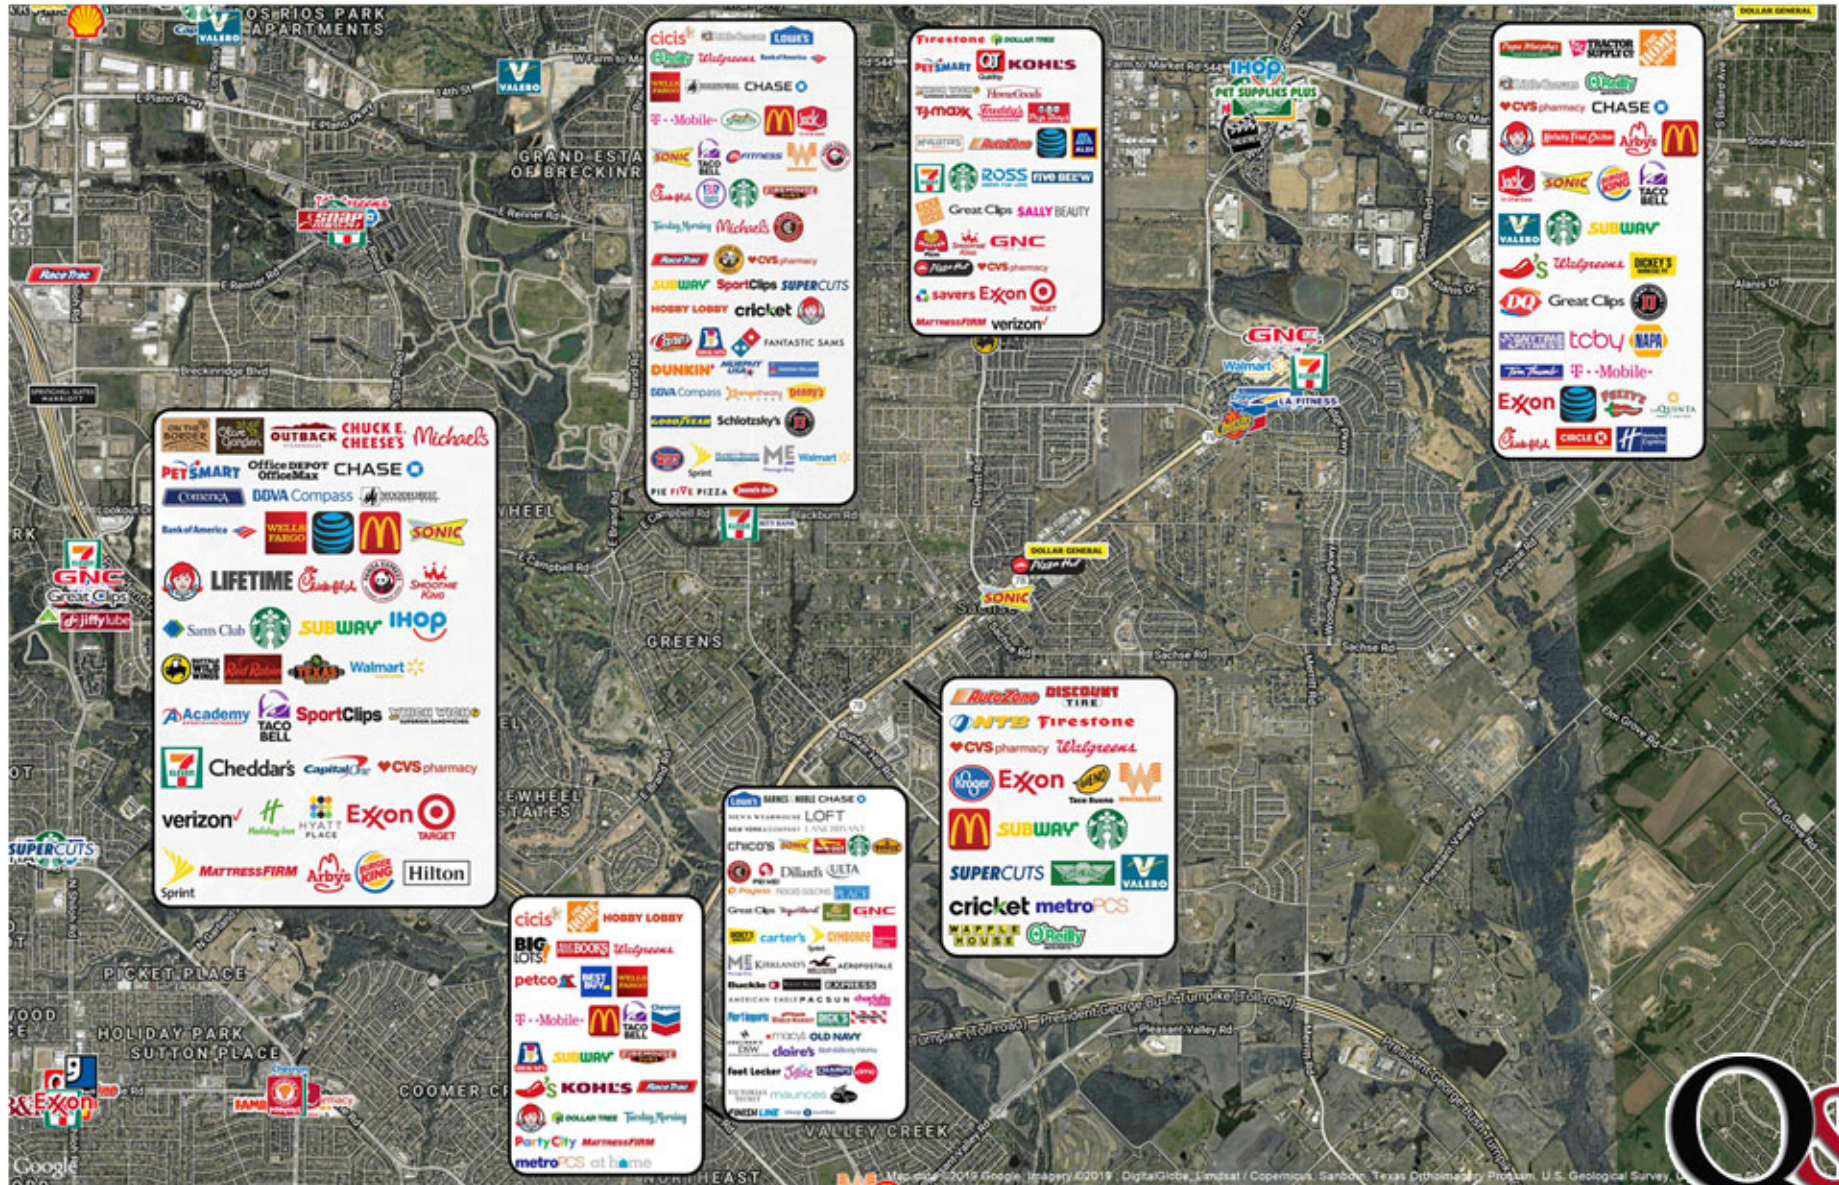

SACHSE CENTER
5848 HWY 78 ■ SACHSE TX 75048

AERIAL

301 S SHERMAN ST, #100 • RICHARDSON TX 75081 • 972.669.8440 • F 972.783.8901 • WWW.QUINE.COM **RETAIL PROPERTY SPECIALISTS**

The information contained herein was obtained from sources believed reliable; however, Quine & Associates, Inc. makes no guarantees, warranties or representation as to the completeness or accuracy thereof. The presentation of the property is submitted subject to errors, omissions, change of price or conditions prior to sale or lease or withdrawal without notice.