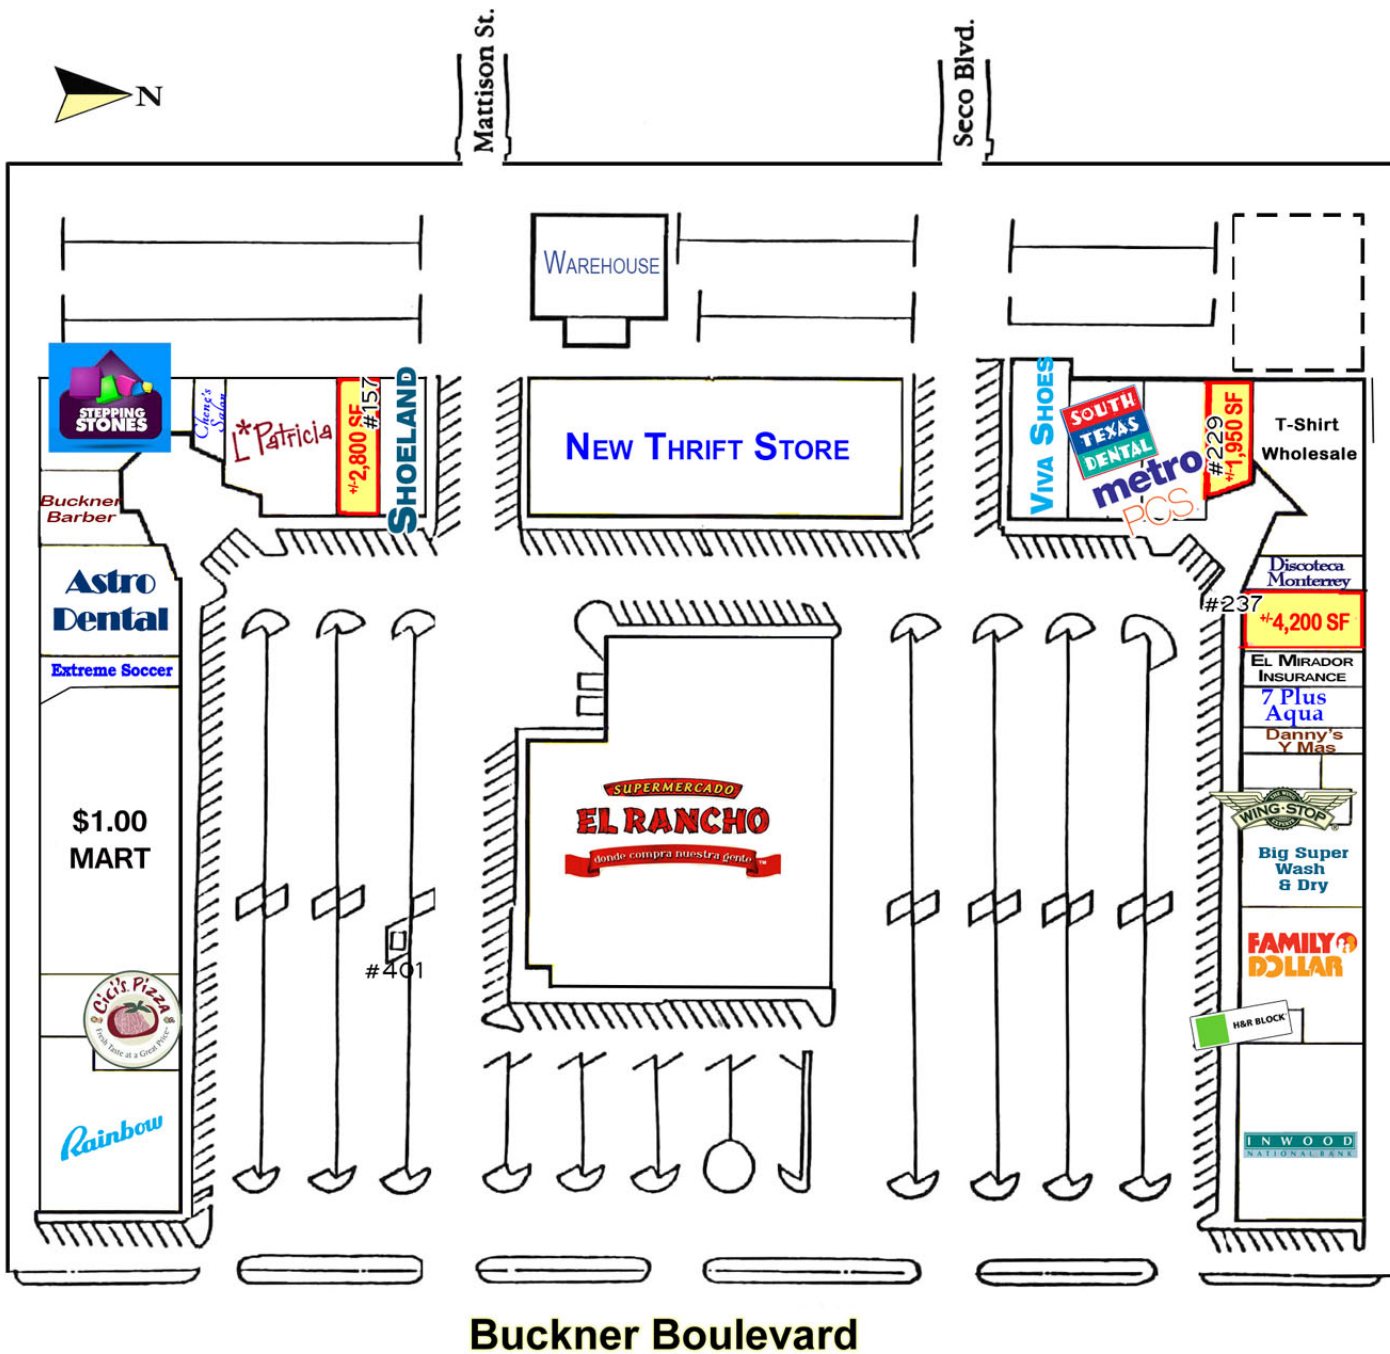

PLEASANT GROVE SHOPPING CENTER
1515 SOUTH BUCKNER BLVD • DALLAS TEXAS 75217

SITE PLAN

The information contained herein was obtained from sources believed reliable; however, Quine & Associates, Inc. makes no guarantees, warranties or representation as to the completeness or accuracy thereof. The presentation of the property is submitted subject to errors, omissions, change of price or conditions prior to sale or lease or withdrawal without notice.