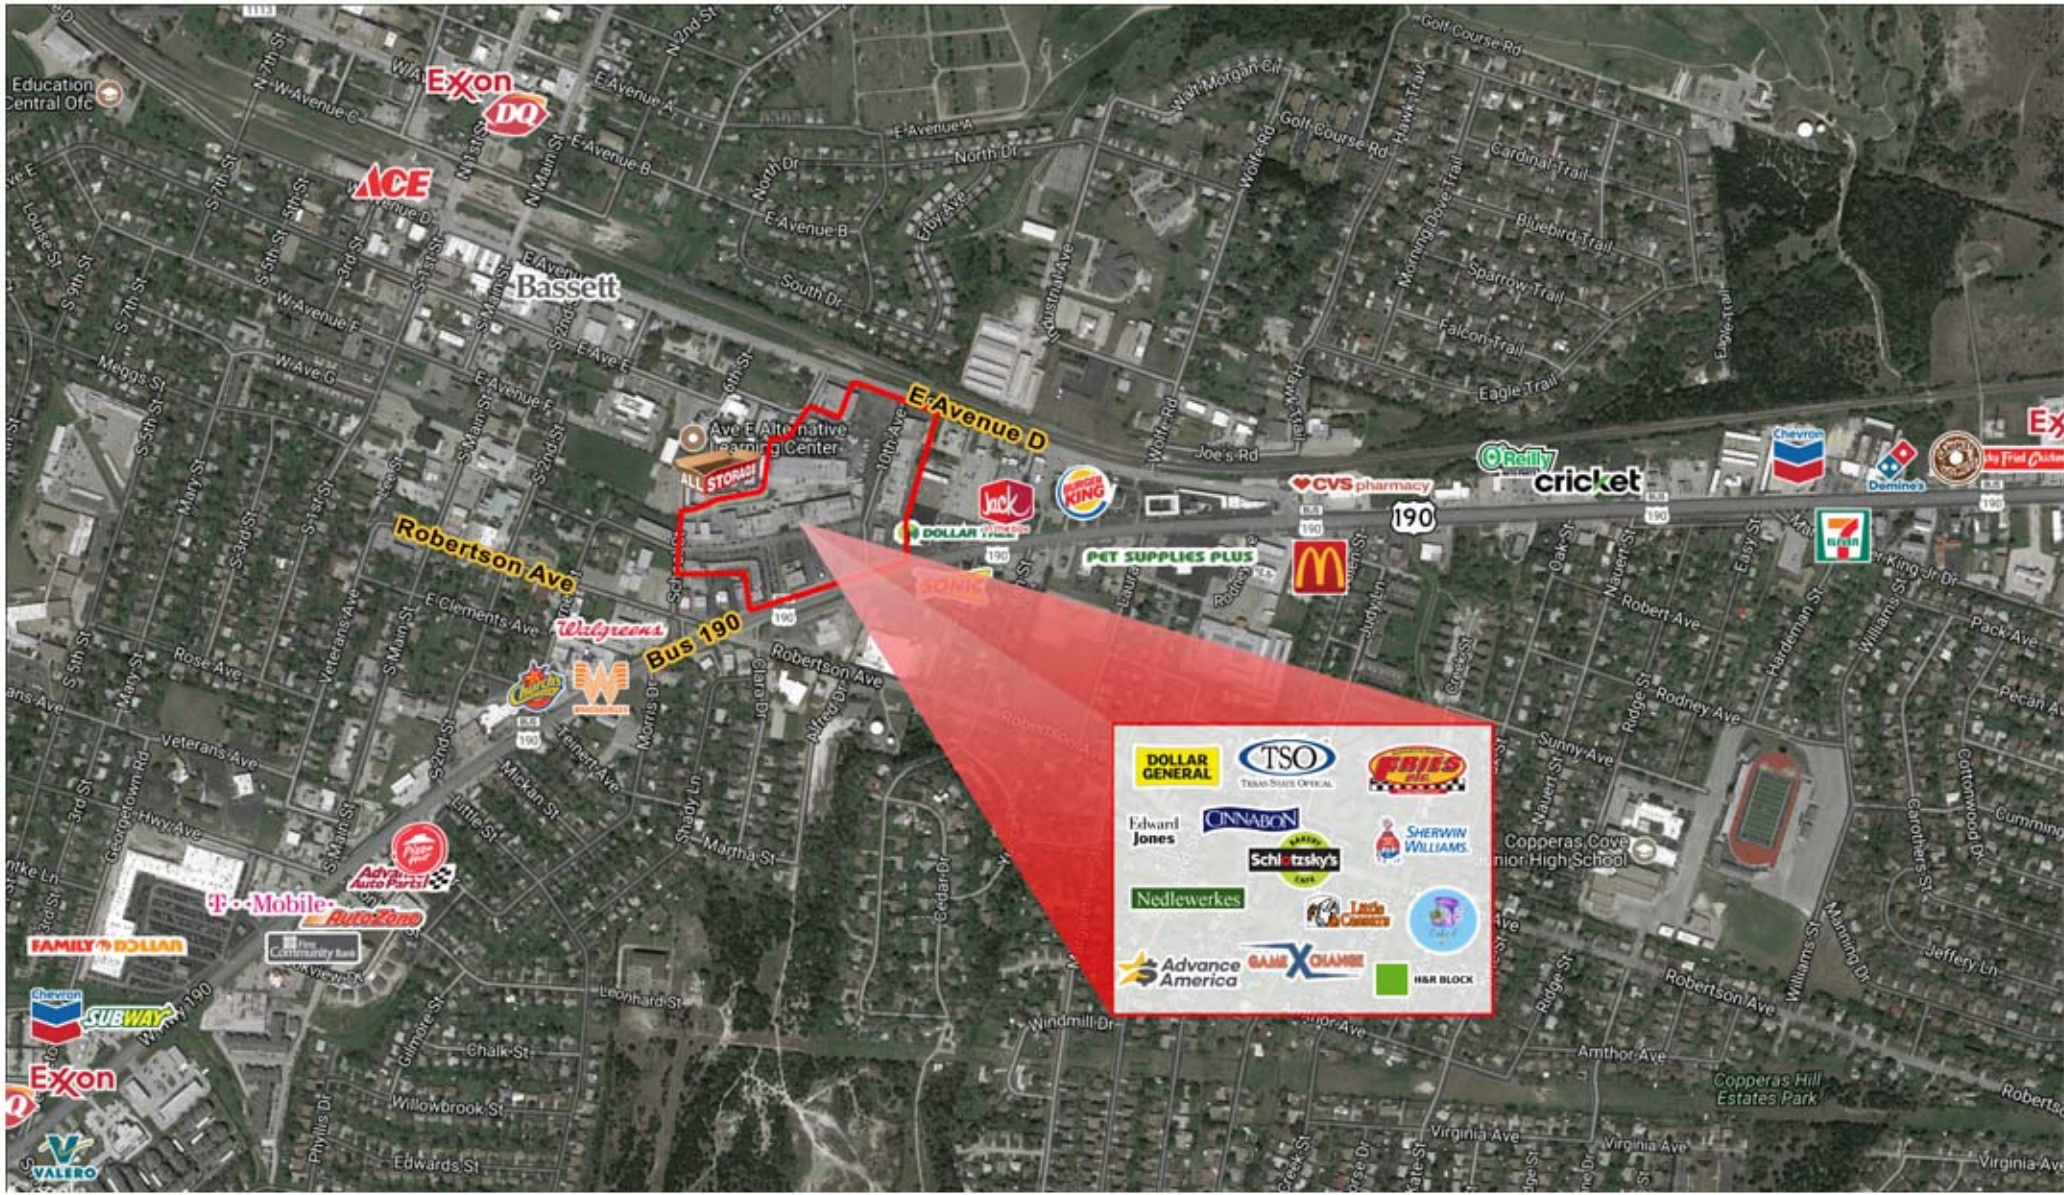

Cove Terrace Shopping Center
US 190 & AVENUE D • COPPERAS COVE • TEXAS • 76522

AERIAL

301 S SHERMAN ST, #100 • RICHARDSON TX 75081 • 972.669.8440 • F 972.783.8901 • WWW.QUINE.COM

The information contained herein was obtained from sources believed reliable; however, Quine & Associates, Inc. makes no guarantees, warranties or representation as to the completeness or accuracy thereof. The presentation of the property is submitted subject to errors, omissions, change of price or conditions prior to sale or lease or withdrawal without notice.